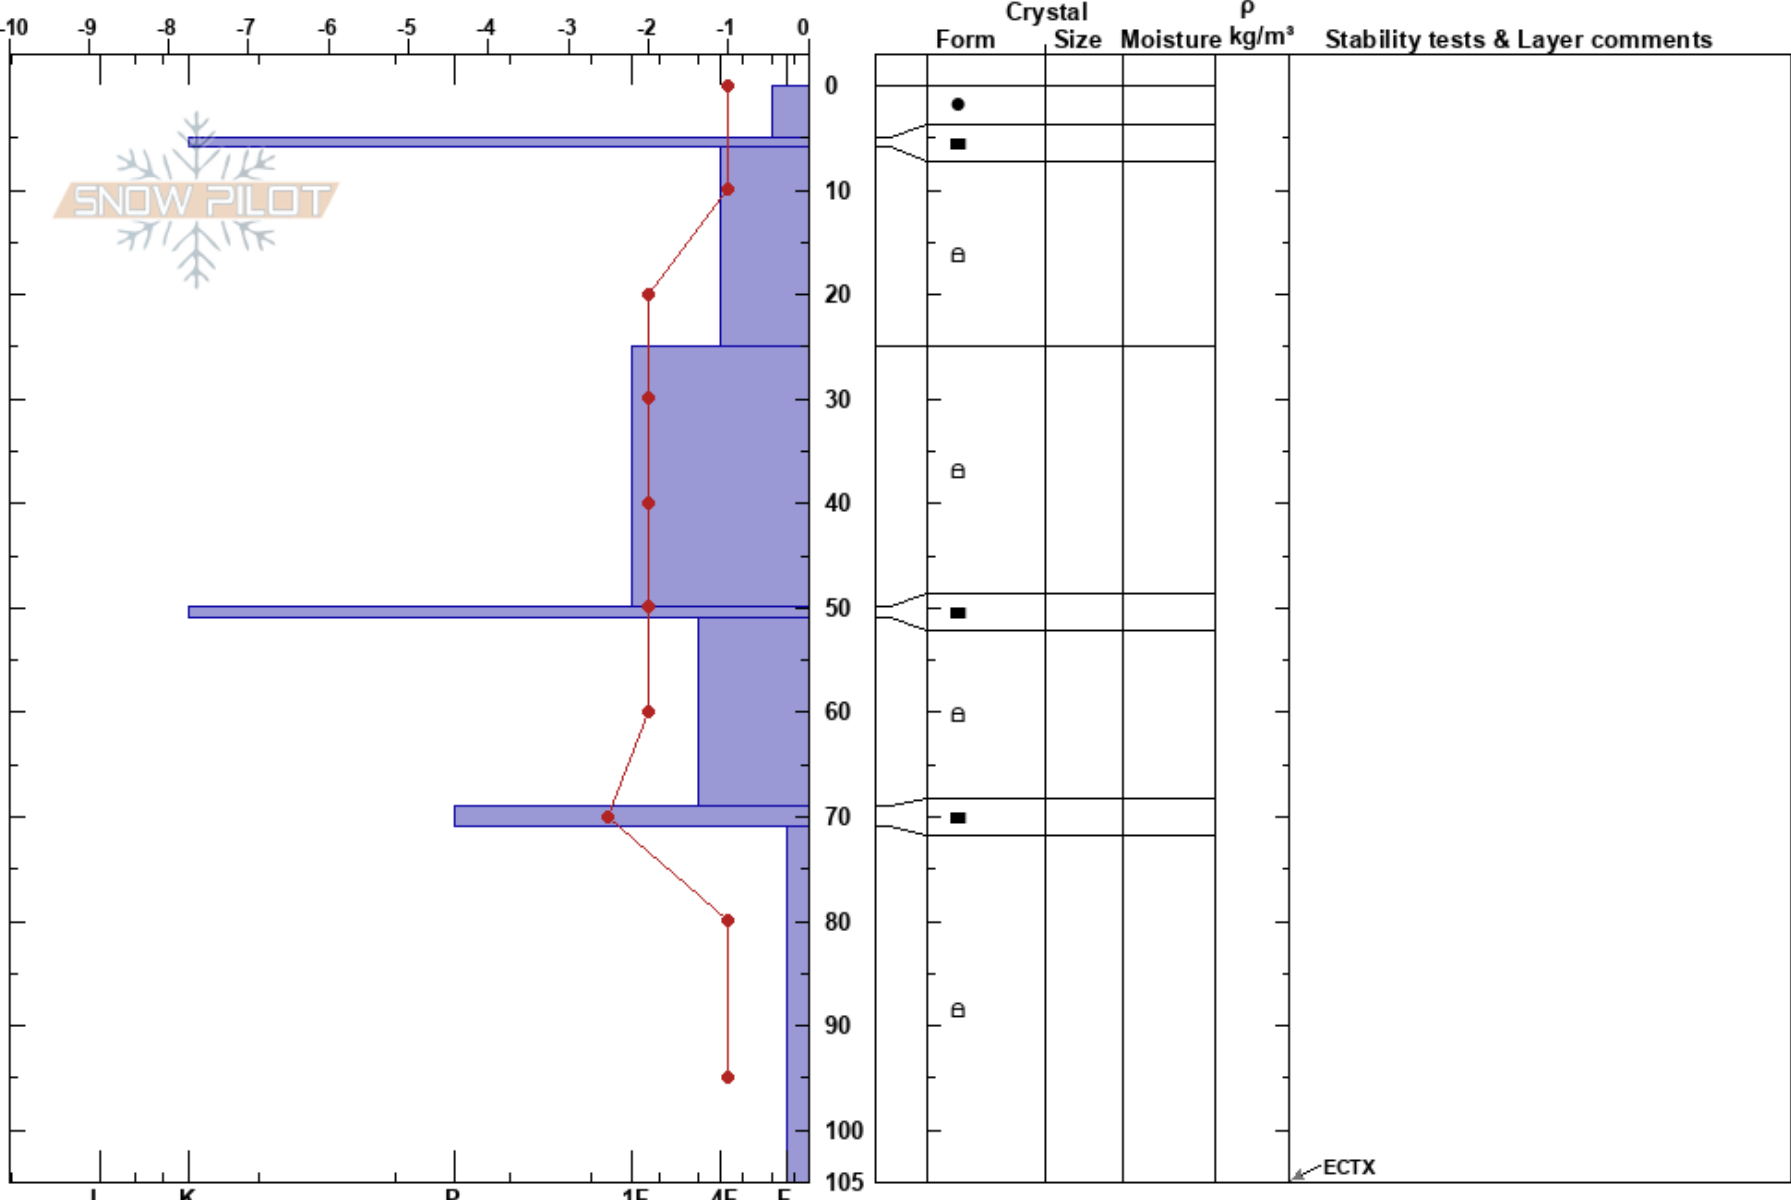

Goose Creek  
 Gallatin Range-N  
 MT  
 Elevation: 7197 ft  
 Aspect: NE

Jason Mozol  
 05/01/2020 - 3:00pm  
 Co-ord: 45.59558N, -110.86390W  
 Slope Angle: 20°  
 Wind Loading: no

Stability: Very Good HS: 105  
 Air Temperature: 5°C  
 Sky Cover: SCT  
 Precipitation: NO  
 Wind: Calm  
 Layer Notes:  
 5-6cm: Problematic layer

Specifics: Ski tracks on slope; We skied slope; Snowmobile tracks on slope

Notes: