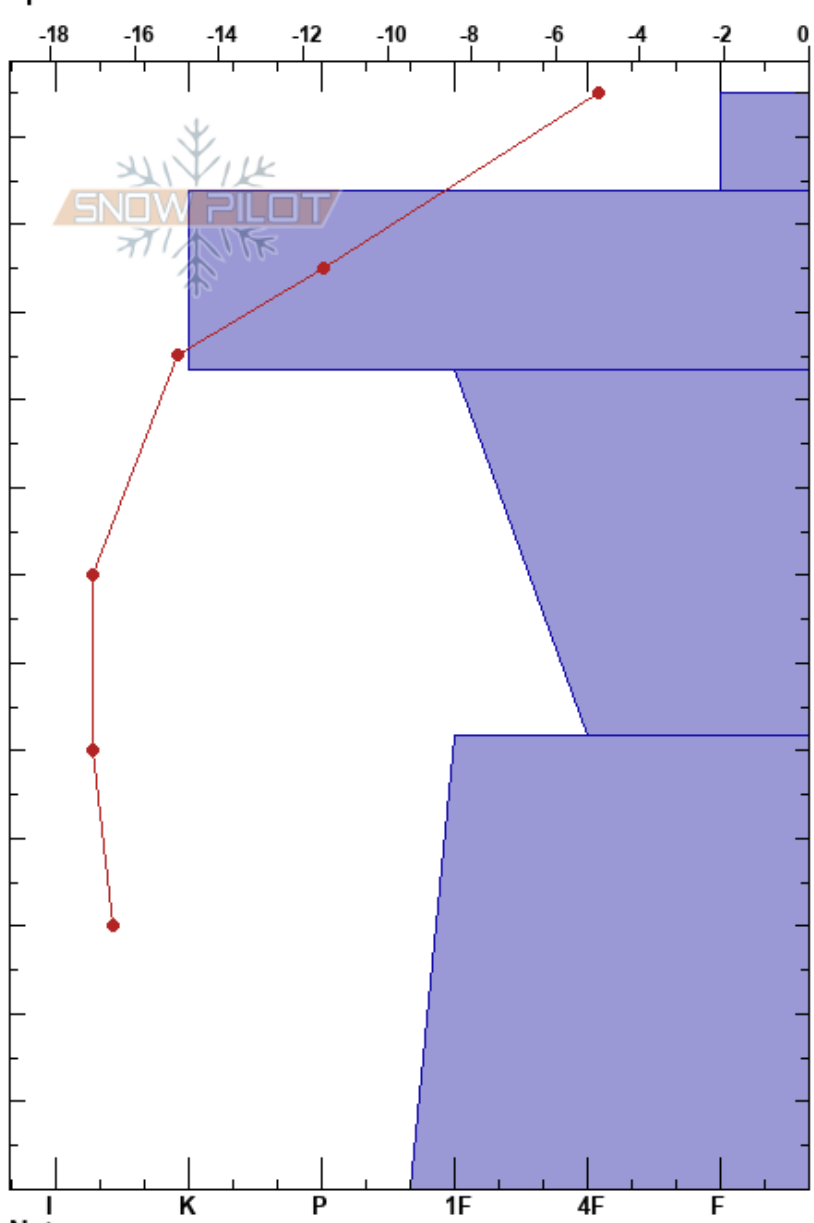

Girls Mountain  
 Chugach Range  
 AK  
 Elevation: 5000 ft  
 Aspect: NE  
 Specifics:

Max Wittenberg  
 03/20/2017 - 2:30pm  
 Co-ord: 61.19941N, -145.75476E  
 Slope Angle: 30°  
 Wind Loading: previous

Stability:  
 Air Temperature: -8°C  
 Sky Cover: SCT  
 Precipitation: NO  
 Wind: E Calm

HS: 125

Layer Notes:

Form	Crystal		$\rho$ kg/m <sup>3</sup>	Stability tests & Layer comments
	Size	Moisture		
*	2			
*	0.3			
⊖	0.5			
⊖	0.3			

Notes: Only observed 125cm down