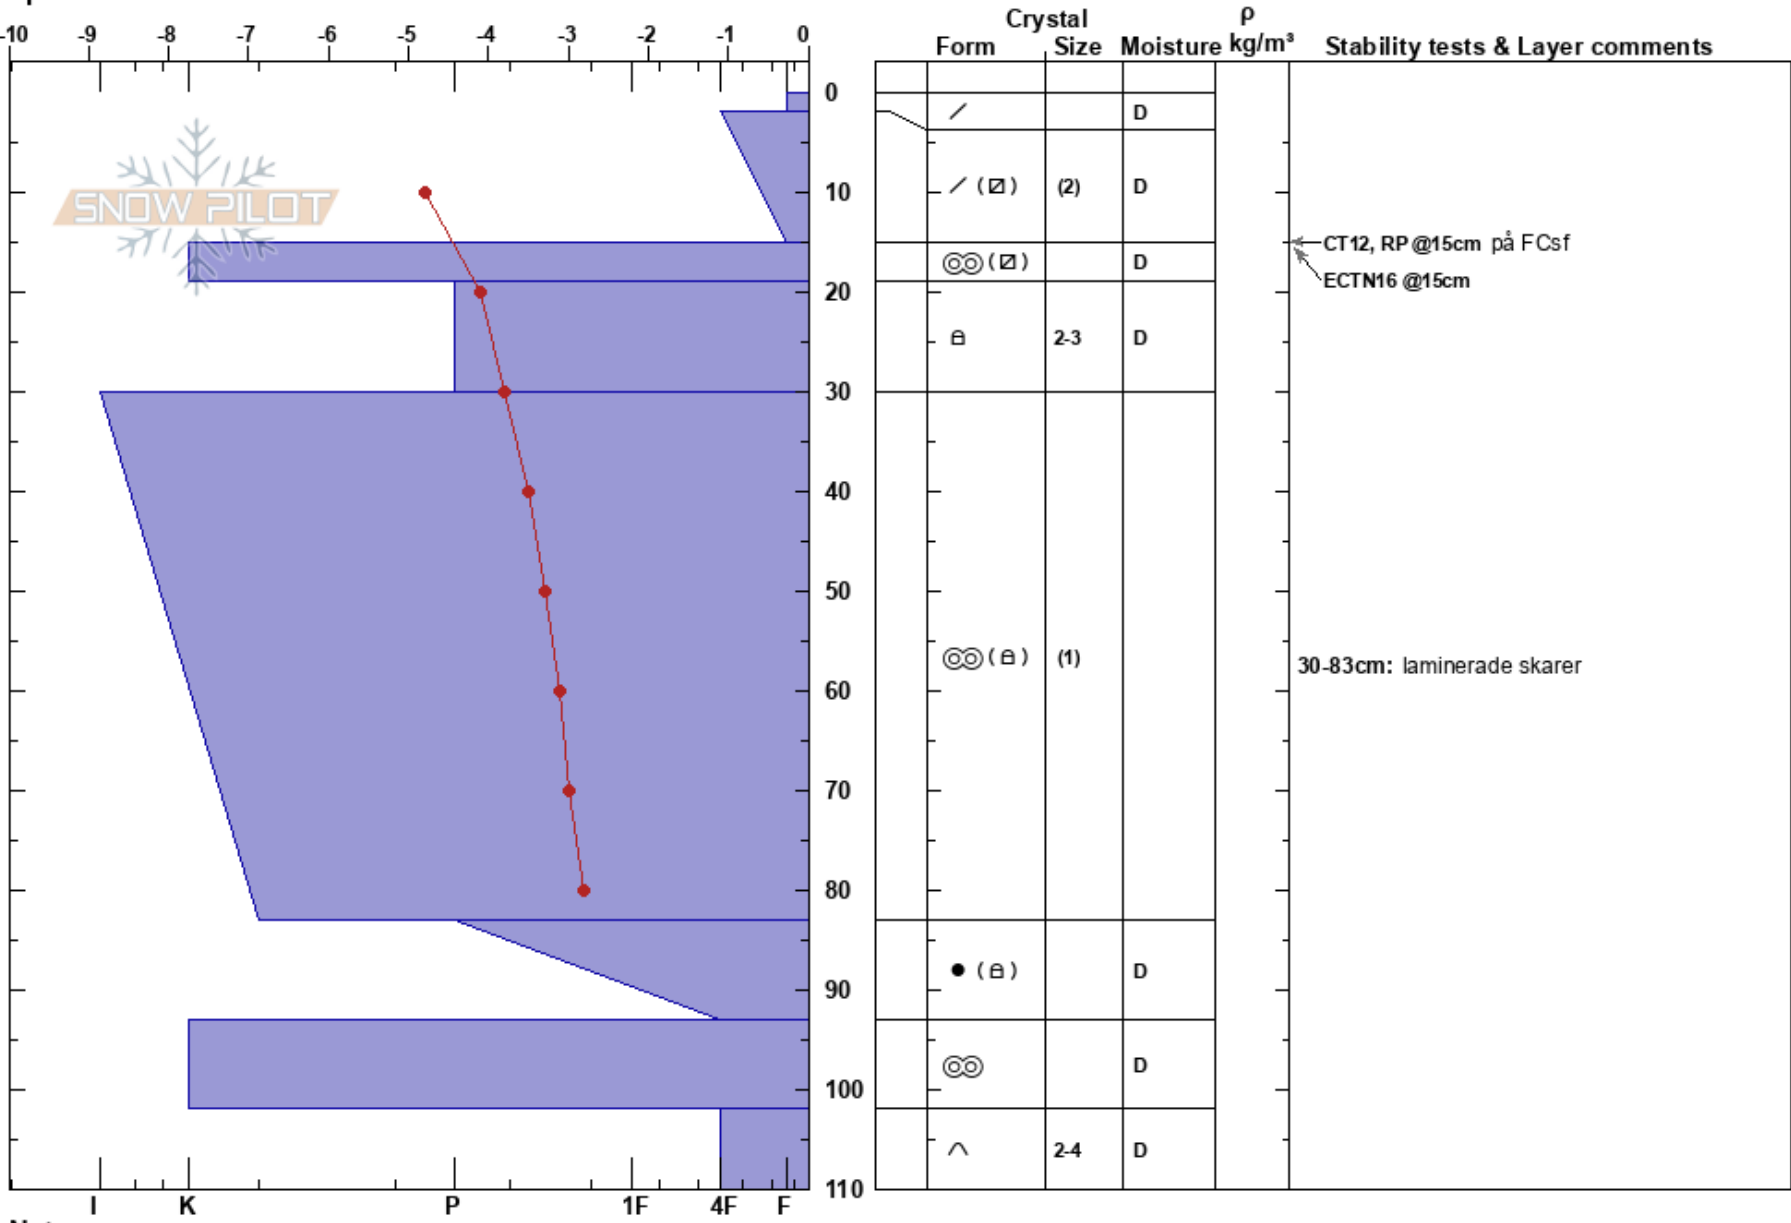

Helags S. Kam Glaciär
 Funäsfjällen
 Sweden
Elevation: 1462 m
Aspect: NW
Specifics:

John Wilcoxon
 02/05/2020 - 09:58
Co-ord: 33V 371375E 6977430N
Slope Angle: 30°
Wind Loading: yes

Stability: Good **HS:** 110 **Layer Notes:**
Air Temperature: -1.1°C **PF:** 20 30-83cm: laminerade skarer
Sky Cover: SCT
Precipitation: NO
Wind: W Light Breeze

Notes: Obj: bedöm drevsnöflak