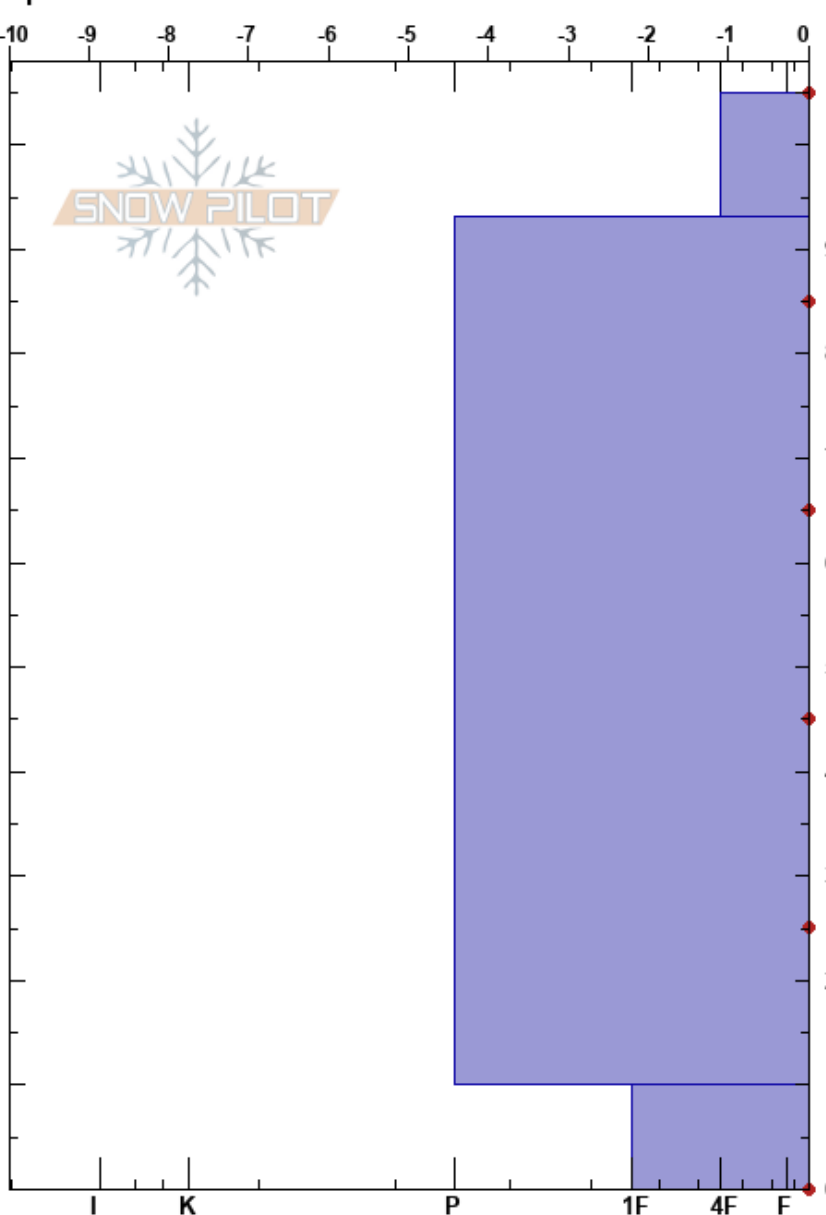

200501 Sister 6  
 Loveland Pass  
 CO  
 Elevation: 11825 ft  
 Aspect: N  
 Specifics:

Ryan Zarter  
 05/01/2020 - 12:30pm  
 Co-ord: 39.67550N, -105.88730W  
 Slope Angle: 38°  
 Wind Loading: no

Stability:  
 Air Temperature: 7°C  
 Sky Cover: SCT  
 Precipitation: NO  
 Wind: W Light Breeze

HS: 105

Layer Notes:

Form	Crystal		Moisture	$\rho$ kg/m <sup>3</sup>	Stability tests & Layer comments
	Size				
$\varphi$	3-4		W		
$\varphi$ (■)	2		M		
$\ominus$	2		D-M		

Notes: Adjacent to exploder 6HI