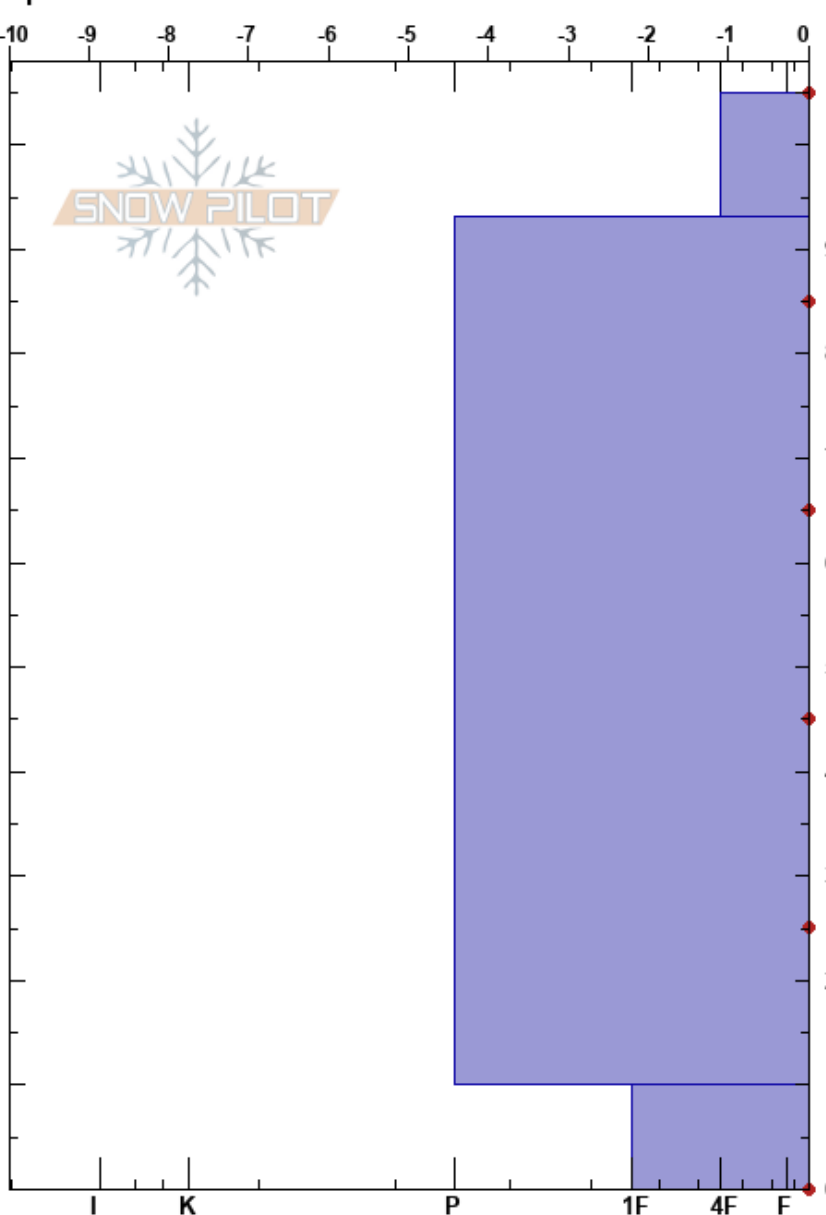

200501 Sister 6  
 Loveland Pass  
 CO  
 Elevation: 11825 ft  
 Aspect: N  
 Specifics:

Ryan Zarter  
 05/01/2020 - 12:30pm  
 Co-ord: 39.67550N, -105.88730W  
 Slope Angle: 38°  
 Wind Loading: no

Stability:  
 Air Temperature: 7°C  
 Sky Cover: SCT  
 Precipitation: NO  
 Wind: W Light Breeze

HS: 105

Layer Notes:

Form	Crystal		Moisture	$\rho$ kg/m <sup>3</sup>	Stability tests & Layer comments
	Size				
$\varnothing$	3-4		W		
$\varnothing$ (■)	2		M		
$\ominus$	2		D-M		

Notes: Adjacent to exploder 6HI