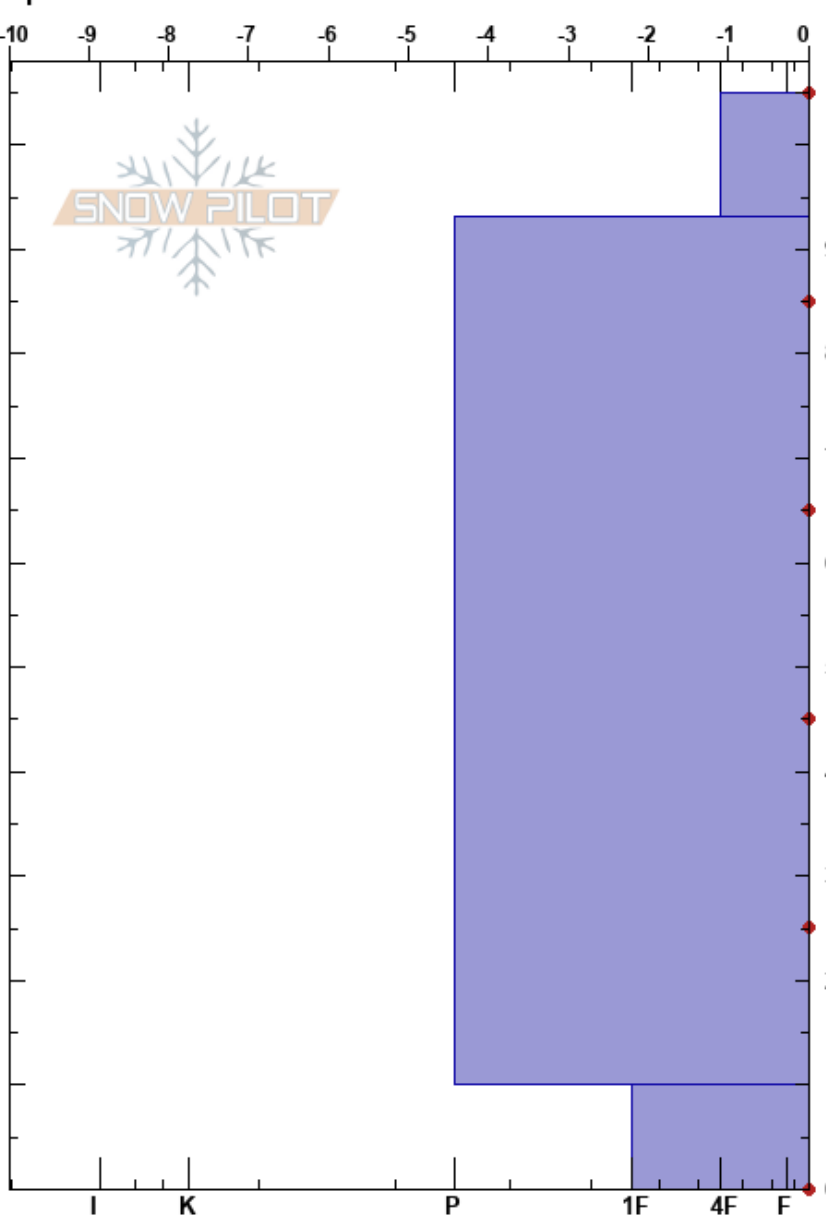

200501 Sister 6
 Loveland Pass
 CO
 Elevation: 11825 ft
 Aspect: N
 Specifics:

Ryan Zarter
 05/01/2020 - 12:30pm
 Co-ord: 39.67550N, -105.88730W
 Slope Angle: 38°
 Wind Loading: no

Stability:
 Air Temperature: 7°C
 Sky Cover: SCT
 Precipitation: NO
 Wind: W Light Breeze

HS: 105

Layer Notes:

Form	Crystal		Moisture	ρ kg/m ³	Stability tests & Layer comments
	Size				
φ	3-4		W		
φ (■)	2		M		
\ominus	2		D-M		

Notes: Adjacent to exploder 6HI