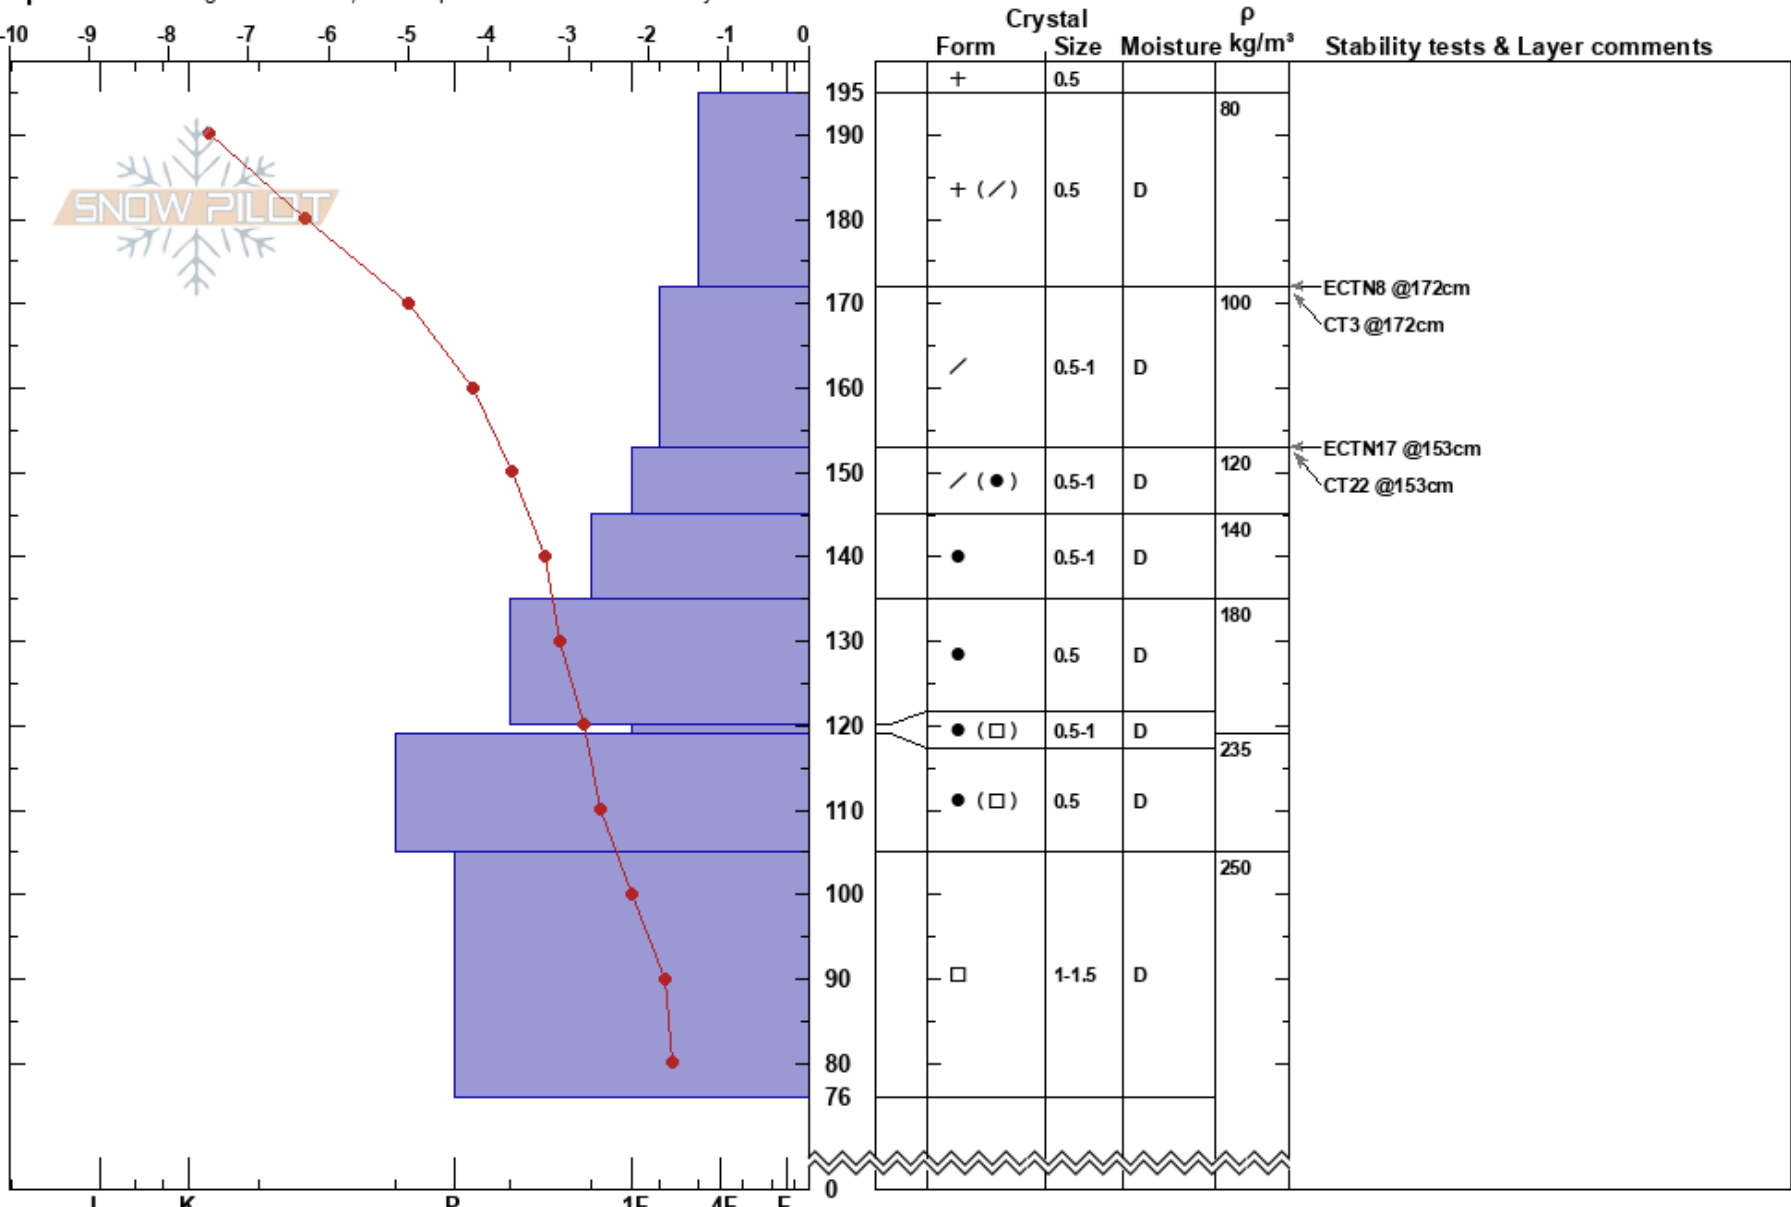

Single Malt
 Monashee
 BC
 Elevation: 2155 m
 Aspect: S

Gauthier Pierrel
 18/12/2019 - 11:00
 Co-ord:
 Slope Angle: 25°
 Wind Loading:

Stability:
 Air Temperature: -6°C
 Sky Cover: OVC
 Precipitation: S2
 Wind: SW Moderate

Layer Notes:

Specifics: Pit dug in a Ski Area; Pit is representative of backcountry

Notes: First snow profiles for the season, gathering as much information as we could during the training. Dug the pit below the ridge and the cat road, TL