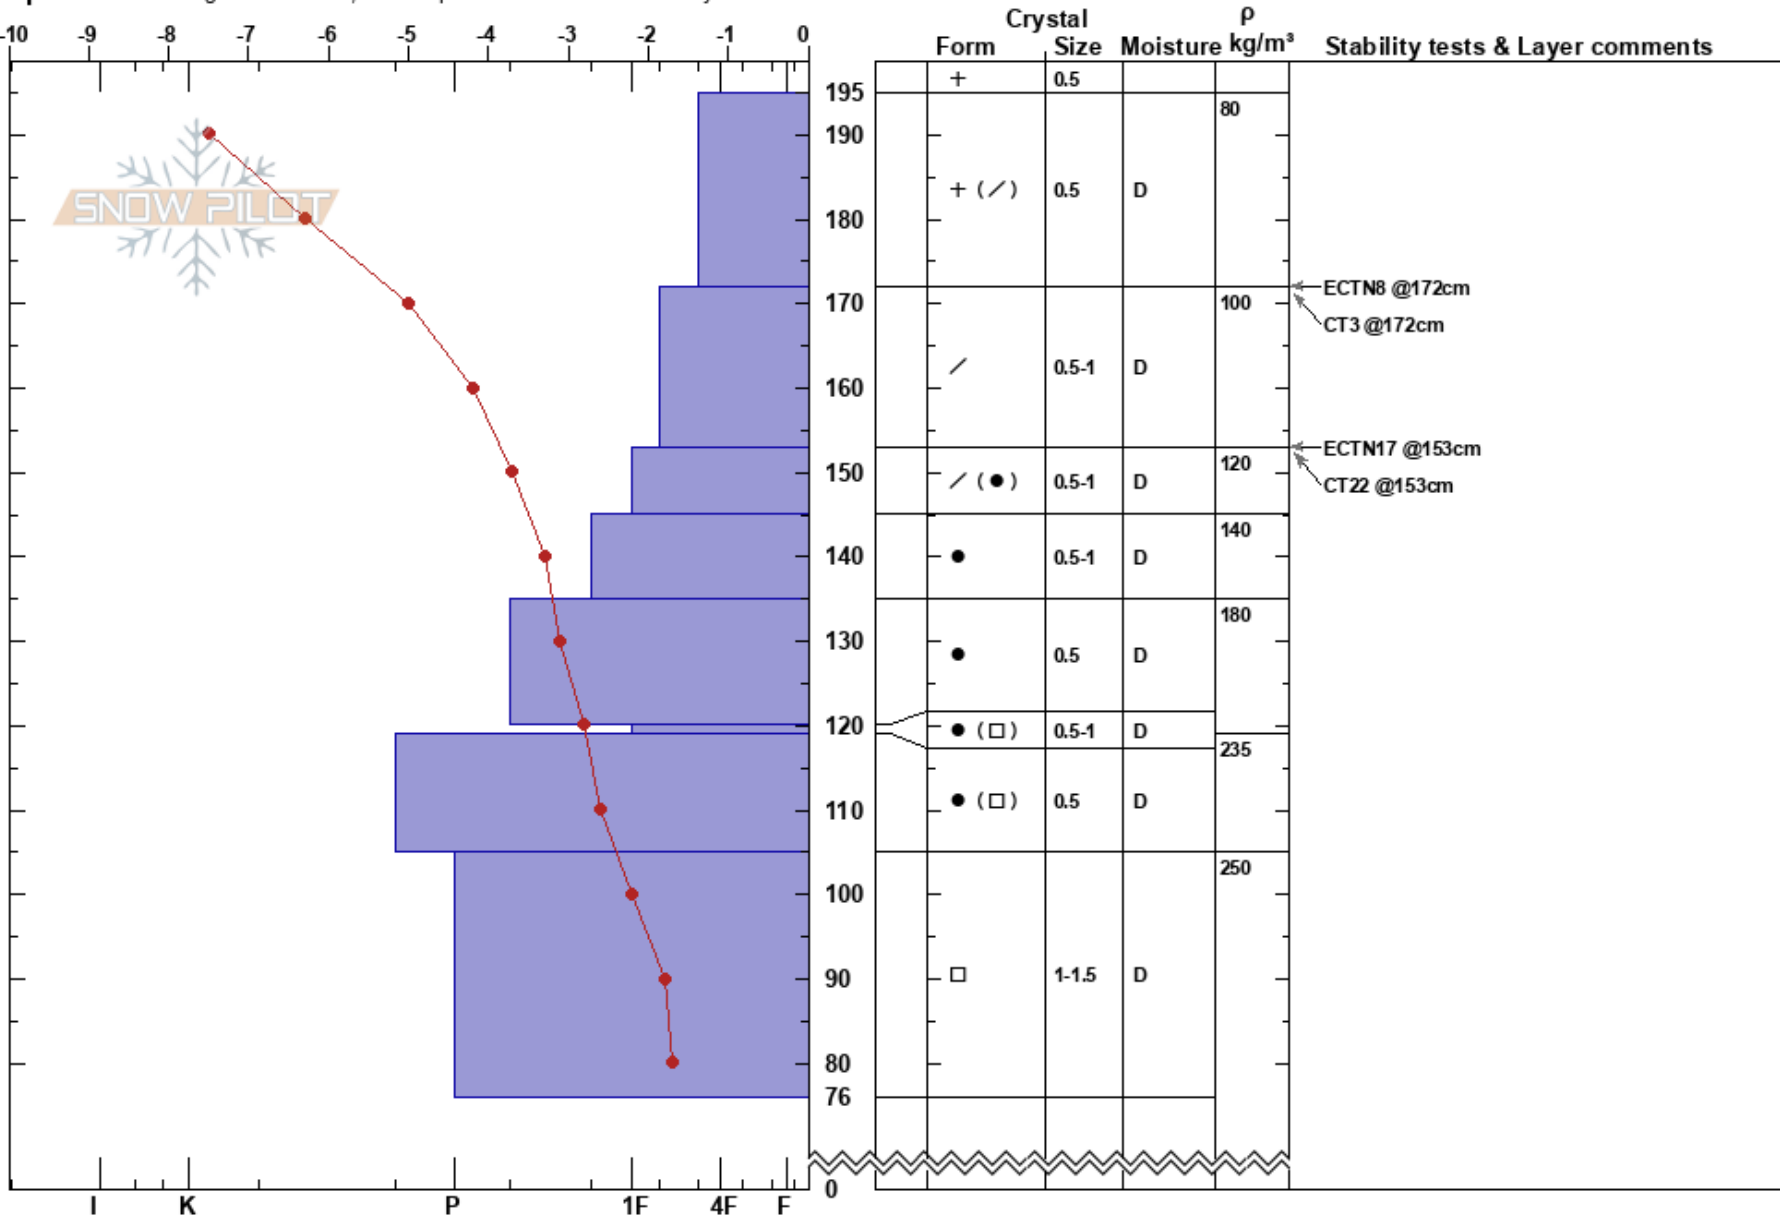

Single Malt
 Monashee
 BC
 Elevation: 2155 m
 Aspect: S

Gauthier Pierrel
 18/12/2019 - 11:00
 Co-ord:
 Slope Angle: 25°
 Wind Loading:

Stability:
 Air Temperature: -6°C
 Sky Cover: OVC
 Precipitation: S2
 Wind: SW Moderate

Layer Notes:

Specifics: Pit dug in a Ski Area; Pit is representative of backcountry

Notes: First snow profiles for the season, gathering as much information as we could during the training. Dug the pit below the ridge and the cat road, TL