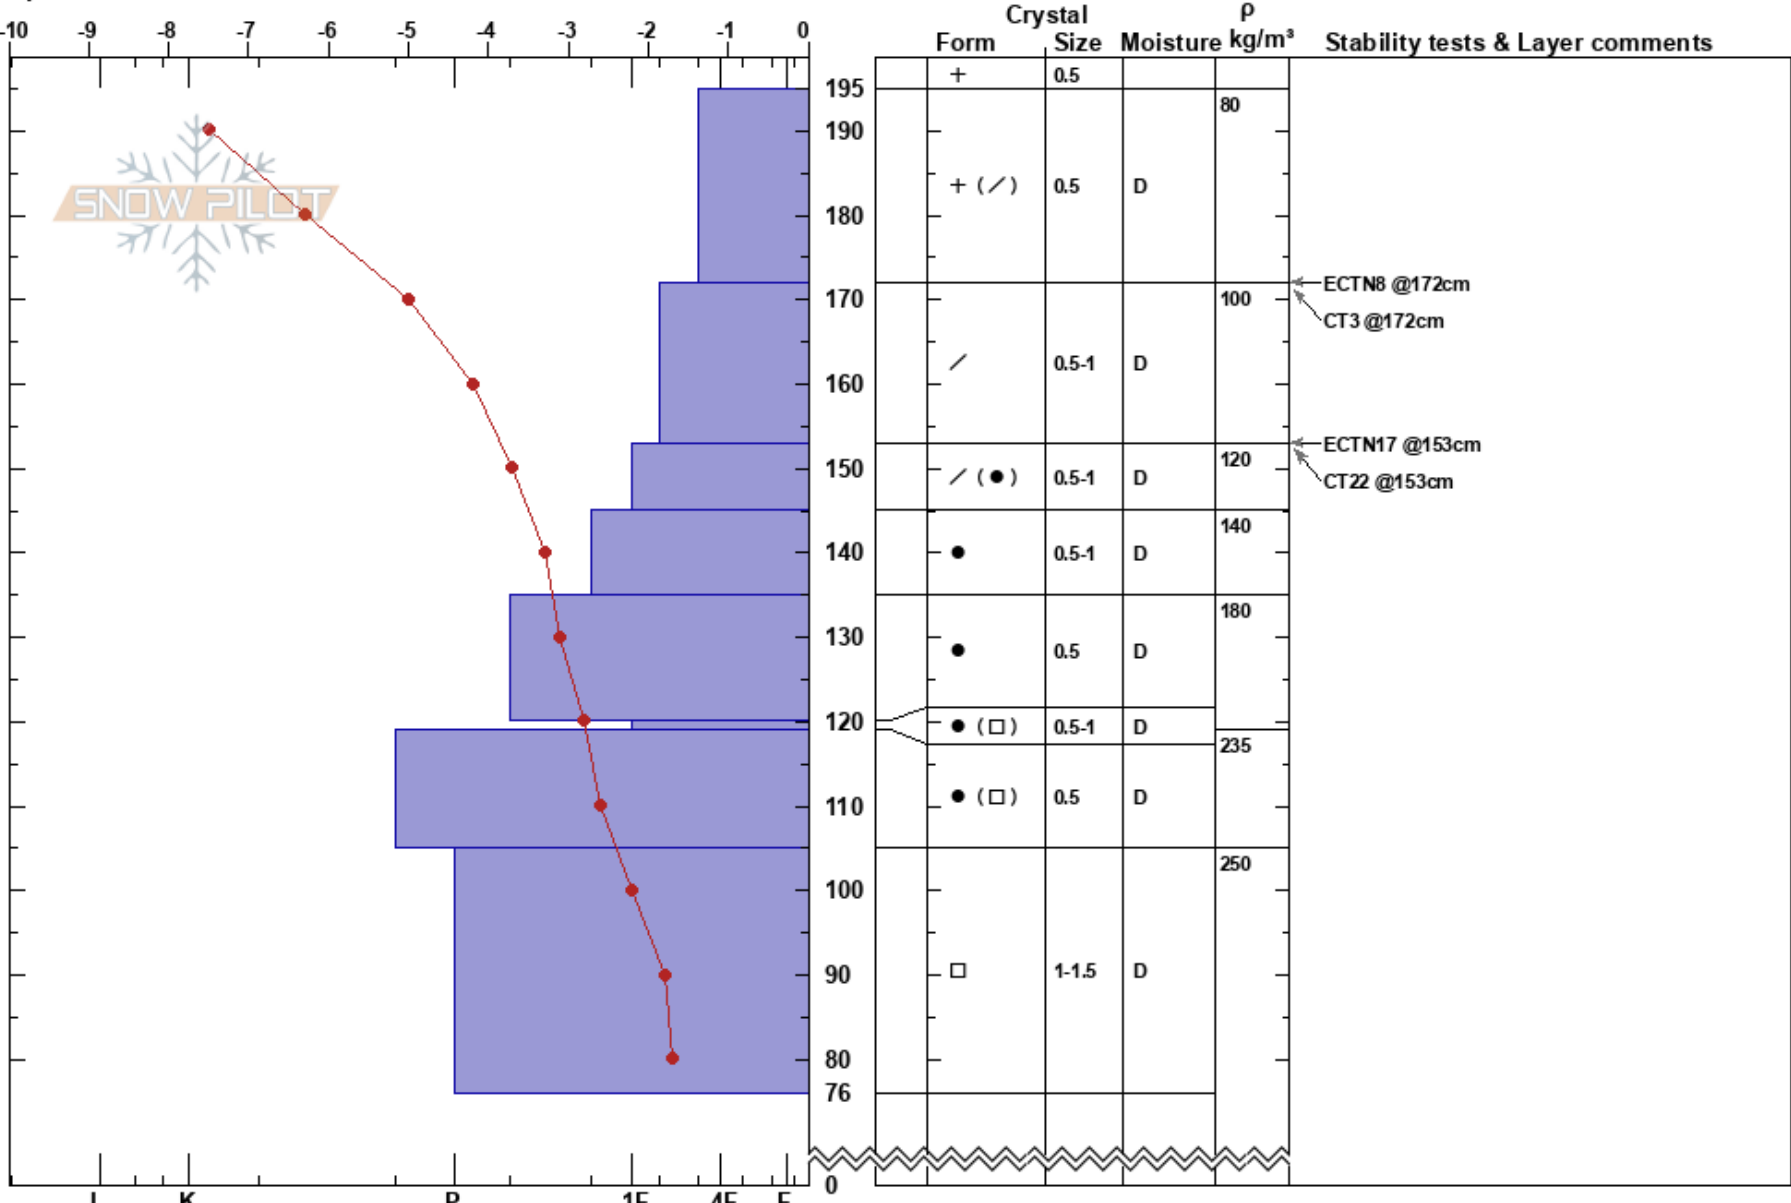

Single Malt
 Monashee
 BC
 Elevation: 2155 m
 Aspect: S

Gauthier Pierrel
 18/12/2019 - 11:00
 Co-ord:
 Slope Angle: 25°
 Wind Loading:

Stability:
 Air Temperature: -6°C
 Sky Cover: OVC
 Precipitation: S2
 Wind: SW Moderate
 HS: 195
 PF: 50
 Layer Notes:

Specifics: Pit dug in a Ski Area; Pit is representative of backcountry

Notes: First snow profiles for the season, gathering as much information as we could during the training. Dug the pit below the ridge and the cat road, TL