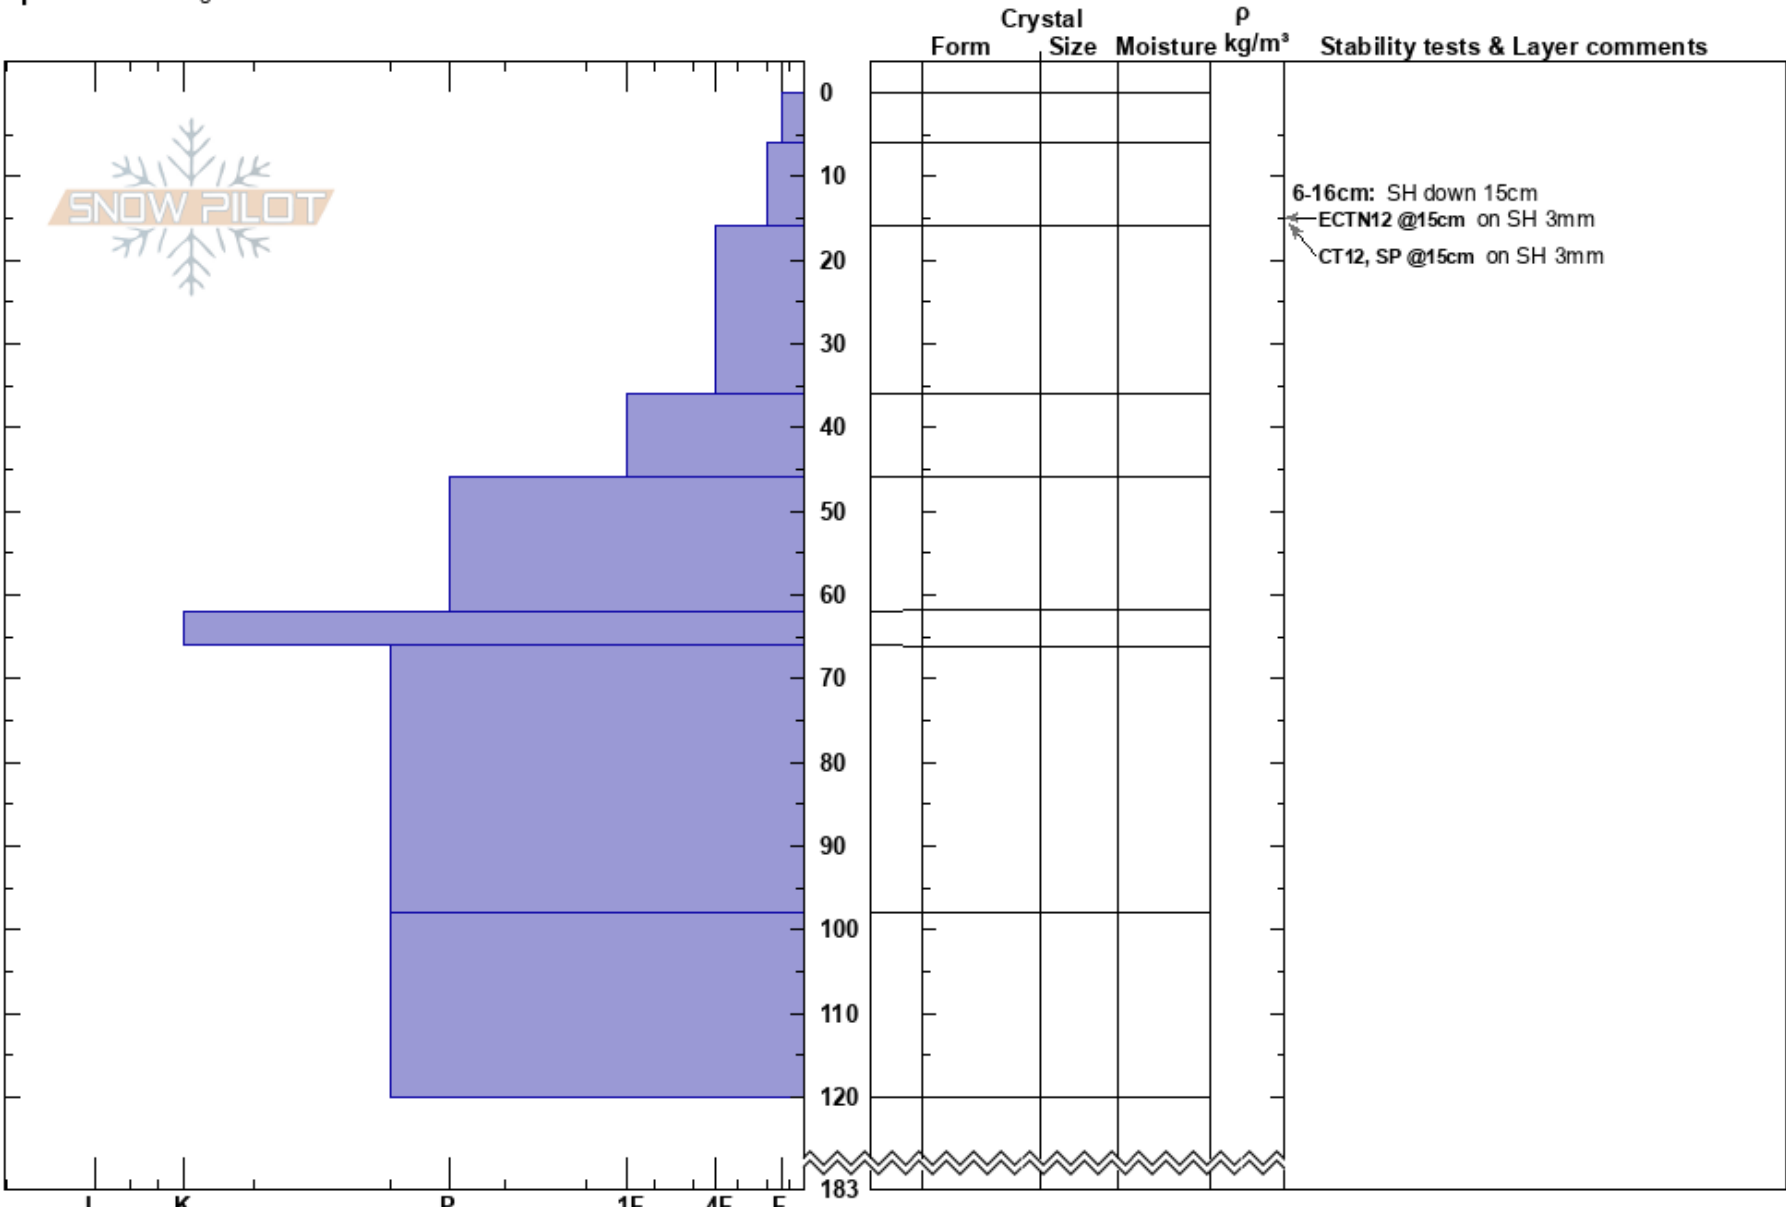

Dogtooth profile
 purcell
 BC
Elevation: 2050 m
Aspect:
Specifics: Pit dug in a Ski Area

Ryan Harvey
 28/02/2020 - 11:30
Co-ord: 51.28387N, -117.07335W
Slope Angle: 0°
Wind Loading:

Stability:
Air Temperature: -1.9°C
Sky Cover: X
Precipitation:
Wind: Calm

HS: 183
Layer Notes:
 6-16cm: SH down 15cm

Notes: