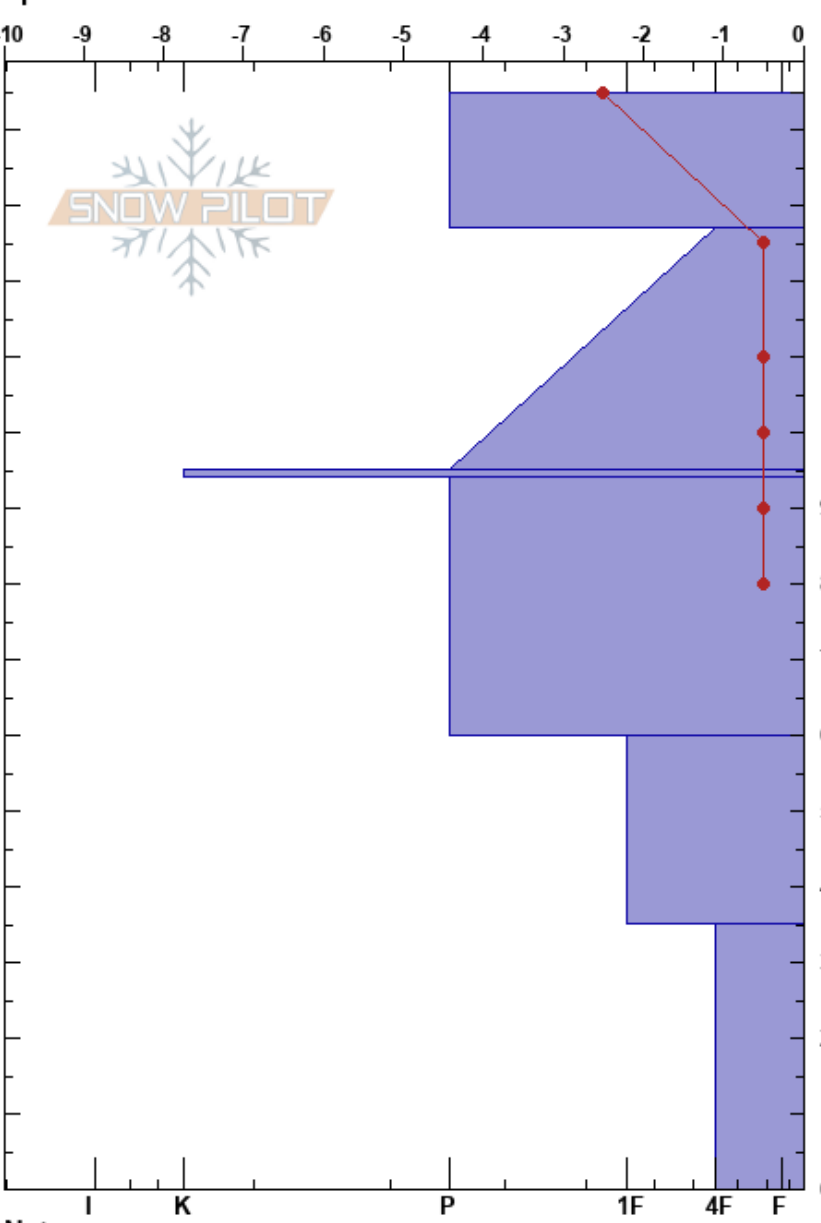

Top of Hunter Glade  
 Independence Pass  
 CO  
 Elevation: 11850 ft  
 Aspect: 146°  
 Specifics:

Brandon Levy  
 04/29/2020 - 8:30am  
 Co-ord:  
 Slope Angle:  
 Wind Loading:

Stability:  
 Air Temperature:  
 Sky Cover:  
 Precipitation:  
 Wind:

HS: 145 Layer Notes:

Elevation (cm)	Crystal		$\rho$ kg/m <sup>3</sup>	Stability tests & Layer comments
	Form	Size		
145				
140	⊙⊙			
130				← CT11, RP @127cm
120				
110			W	
100				
95	■			
90				
80			M	
70				
60				
50			M	
40				
35				← CT20, BRK @35cm
30				
20			M	
10				
0				