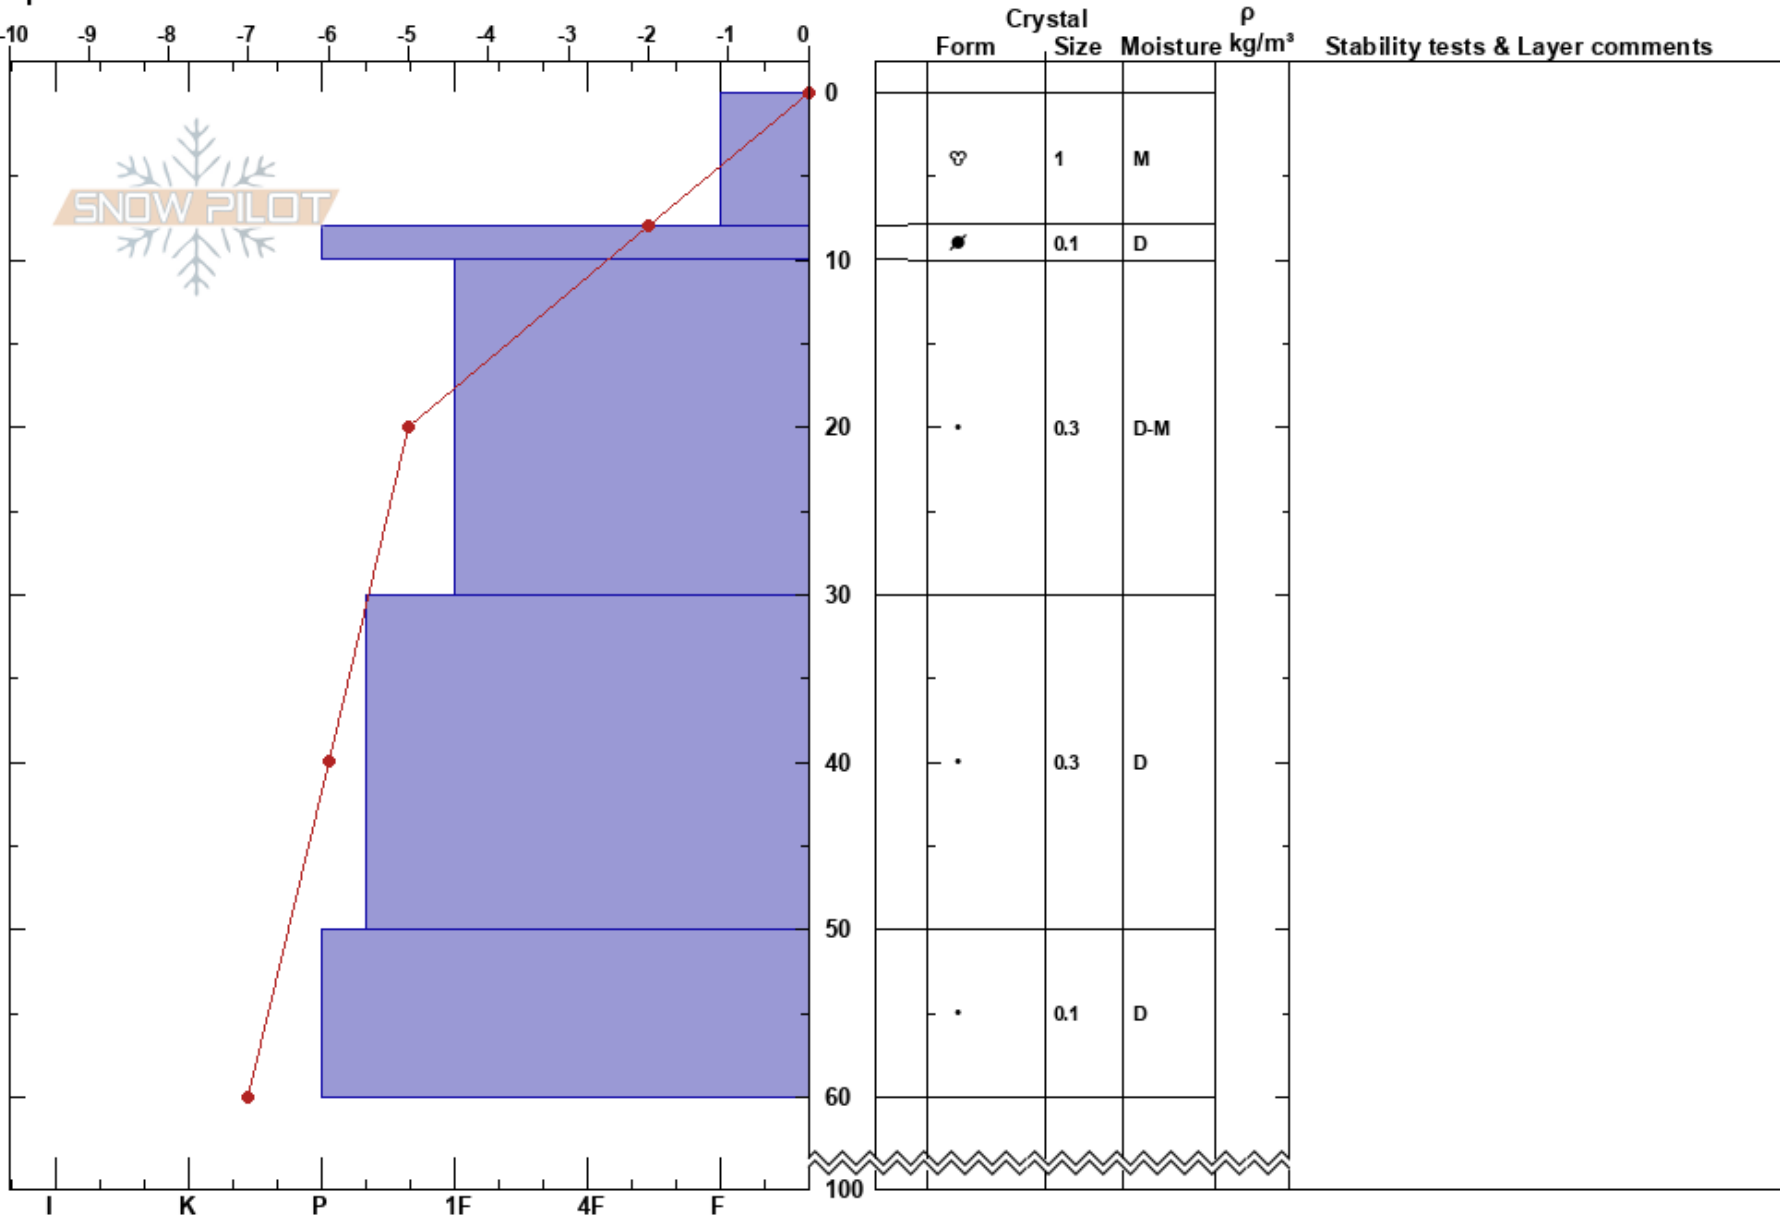

Zero Sister
 Front Range
 CO
 Elevation: 11360 ft
 Aspect: 0°
 Specifics:

Loveland SP
 03/20/2017 - 4:50pm
 Co-ord:
 Slope Angle: 38°
 Wind Loading:

Stability:
 Air Temperature: 8°C
 Sky Cover: BKN
 Precipitation: NO
 Wind: SW Light Breeze

HS: 100
 PF: 15
 Layer Notes:

Notes: Temp Check for 0C thermocline and depth. Total depth 300 cm.