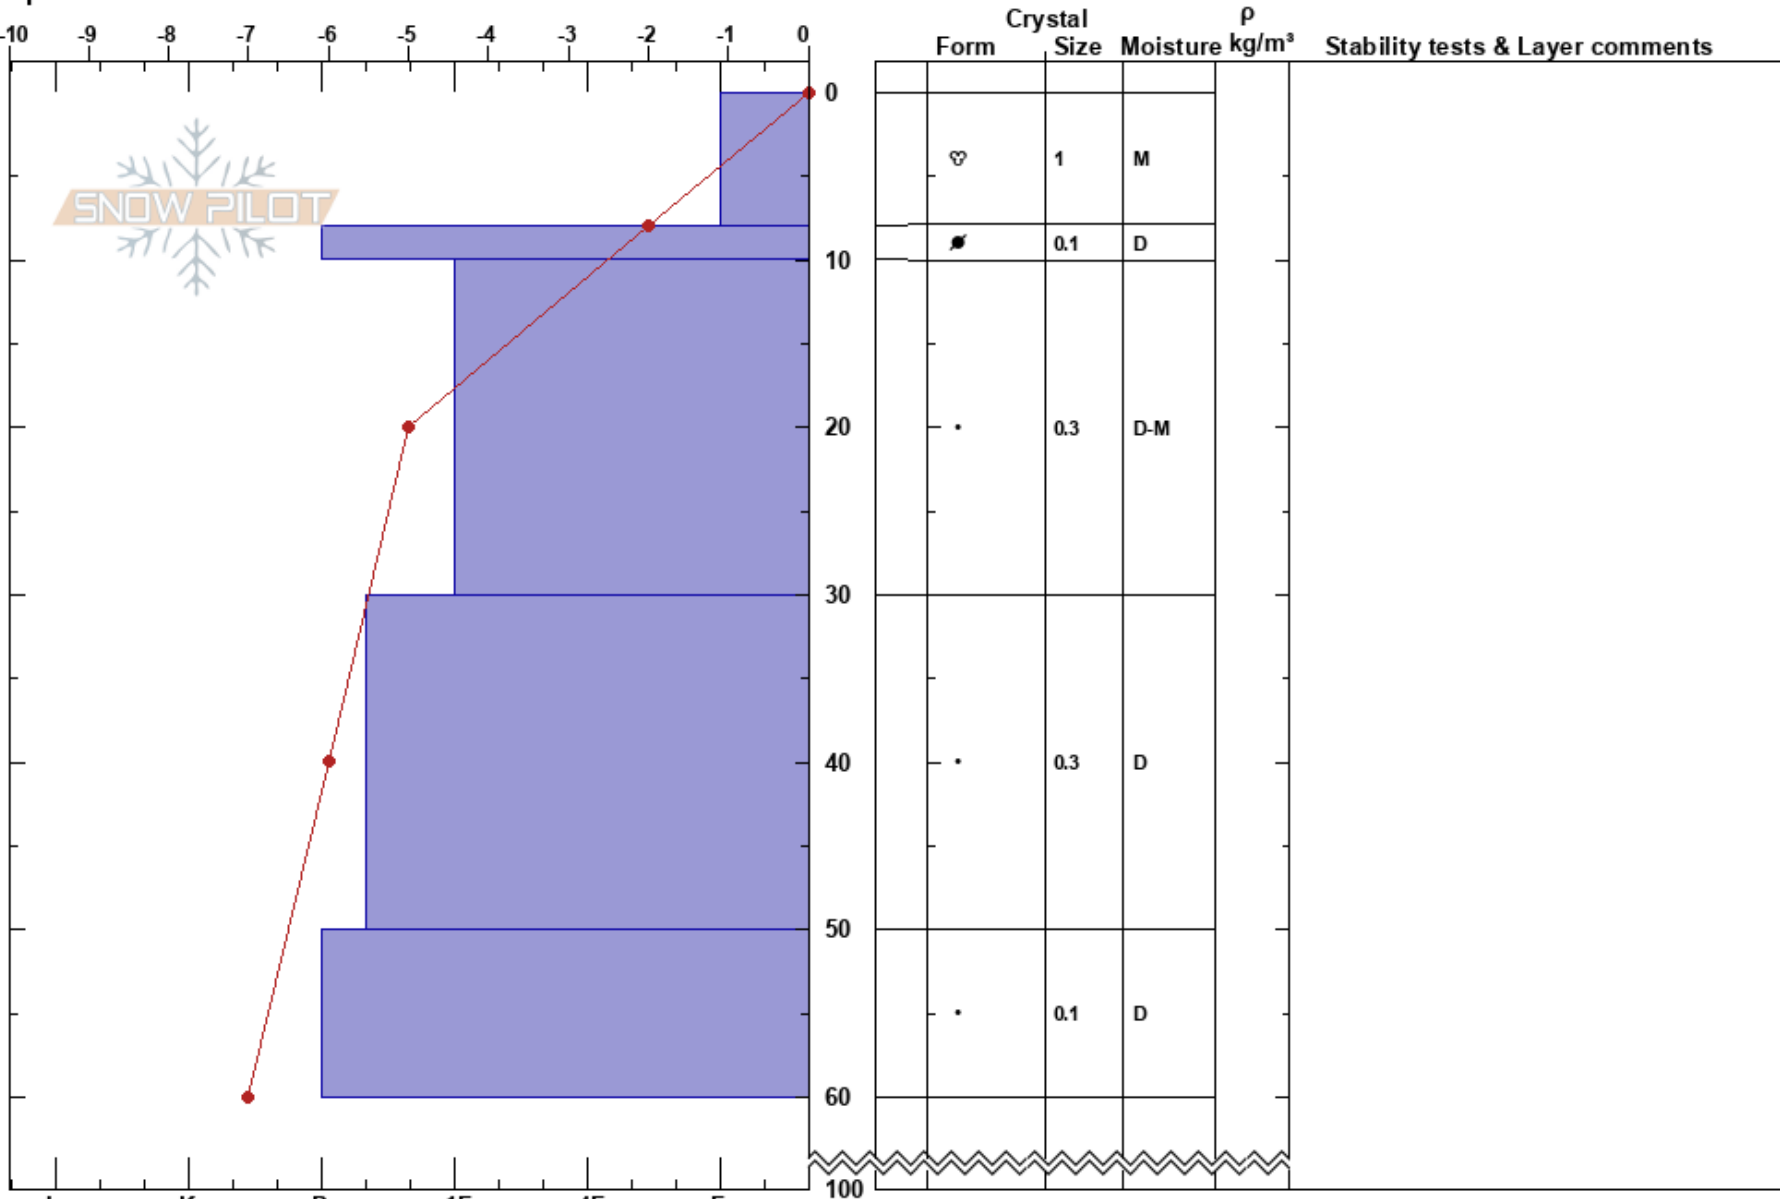

Zero Sister
 Front Range
 CO
 Elevation: 11360 ft
 Aspect: 0°
 Specifics:

Loveland SP
 03/20/2017 - 4:50pm
 Co-ord:
 Slope Angle: 38°
 Wind Loading:

Stability:
 Air Temperature: 8°C
 Sky Cover: BKN
 Precipitation: NO
 Wind: SW Light Breeze

HS: 100
 PF: 15
 Layer Notes:

Notes: Temp Check for 0C thermocline and depth. Total depth 300 cm.