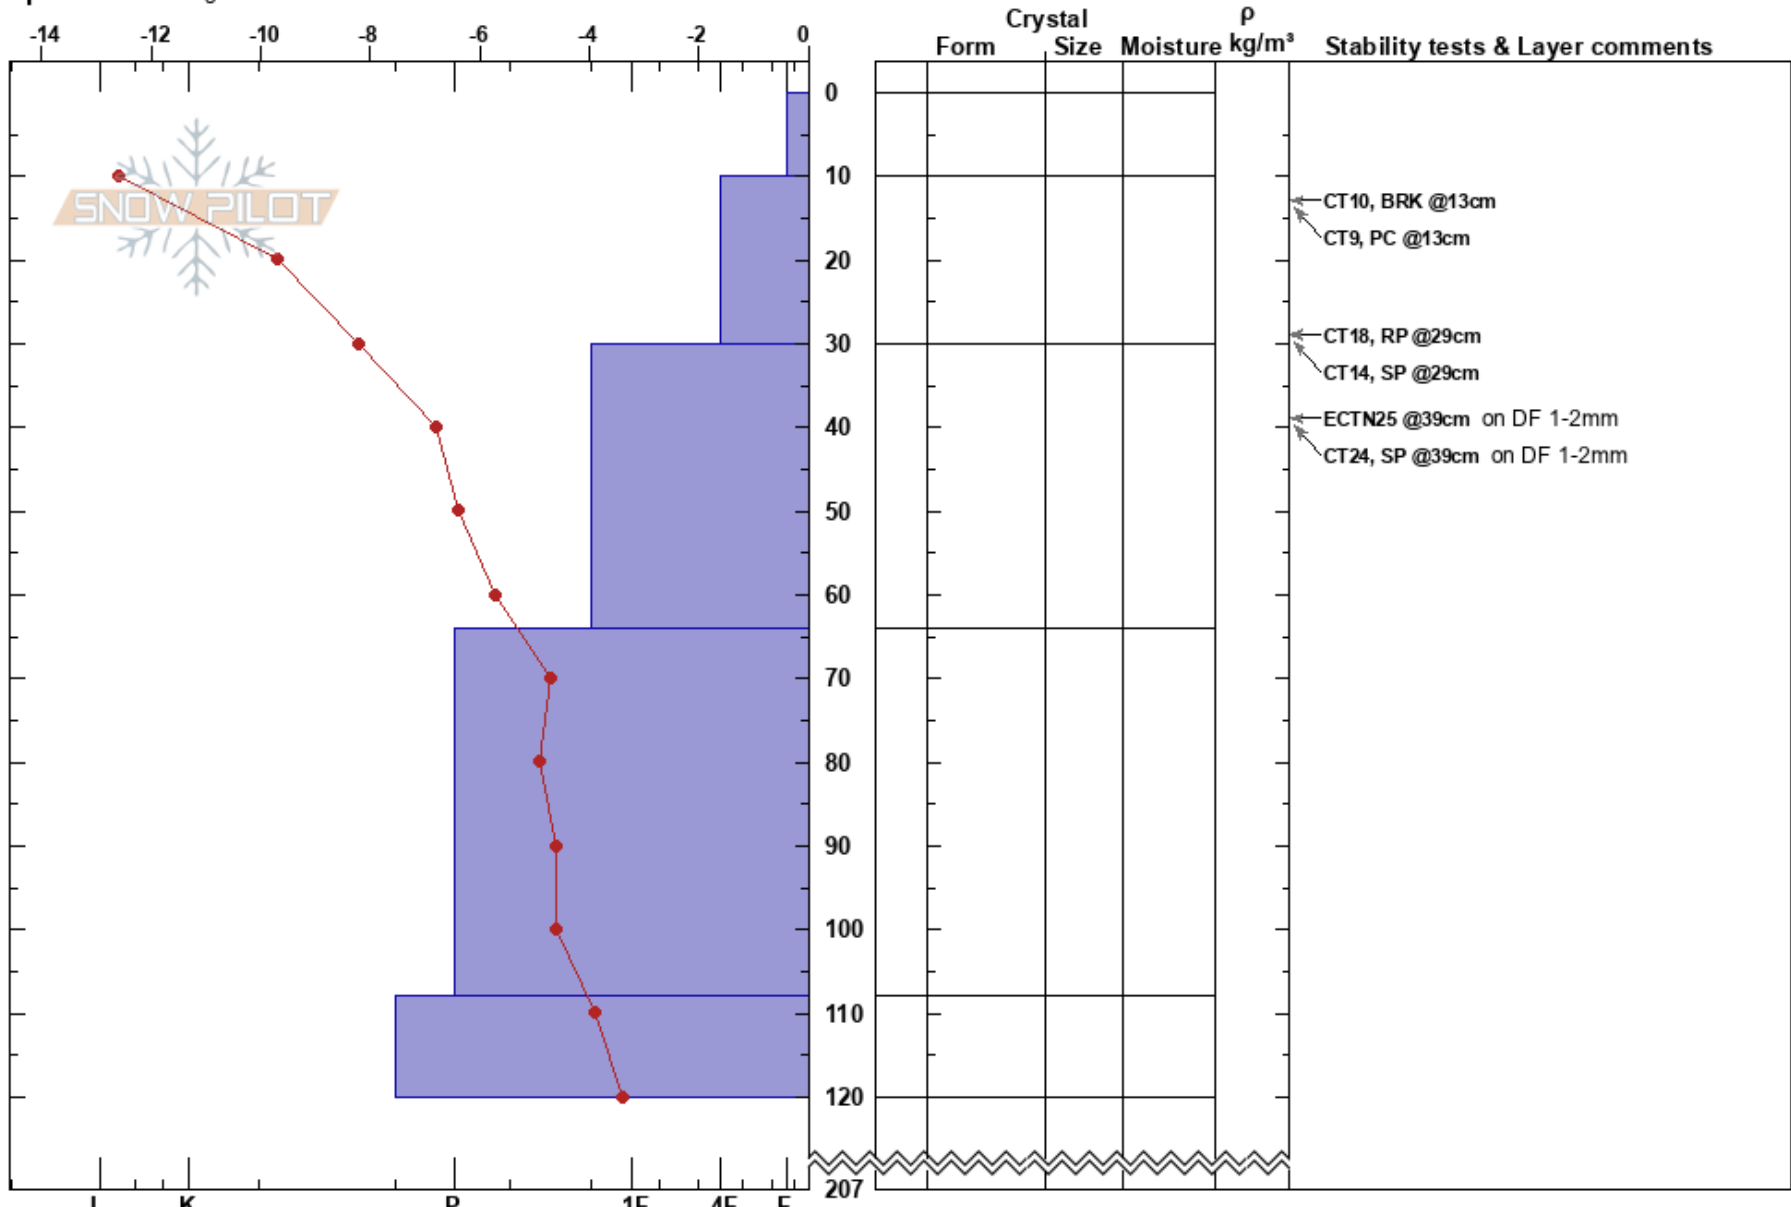

Dogtooth profile  
 purcell  
 BC  
 Elevation: 2051 m  
 Aspect:

Ryan Harvey  
 03/02/2020 - 11:30  
 Co-ord: 51.28401N, -117.07339W  
 Slope Angle: 0°  
 Wind Loading:

Stability:  
 Air Temperature: -15.4°C PF: 50  
 Sky Cover: FEW  
 Precipitation:  
 Wind: Calm

HS:207  
 Layer Notes:

Specifics: Pit dug in a Ski Area

Notes: