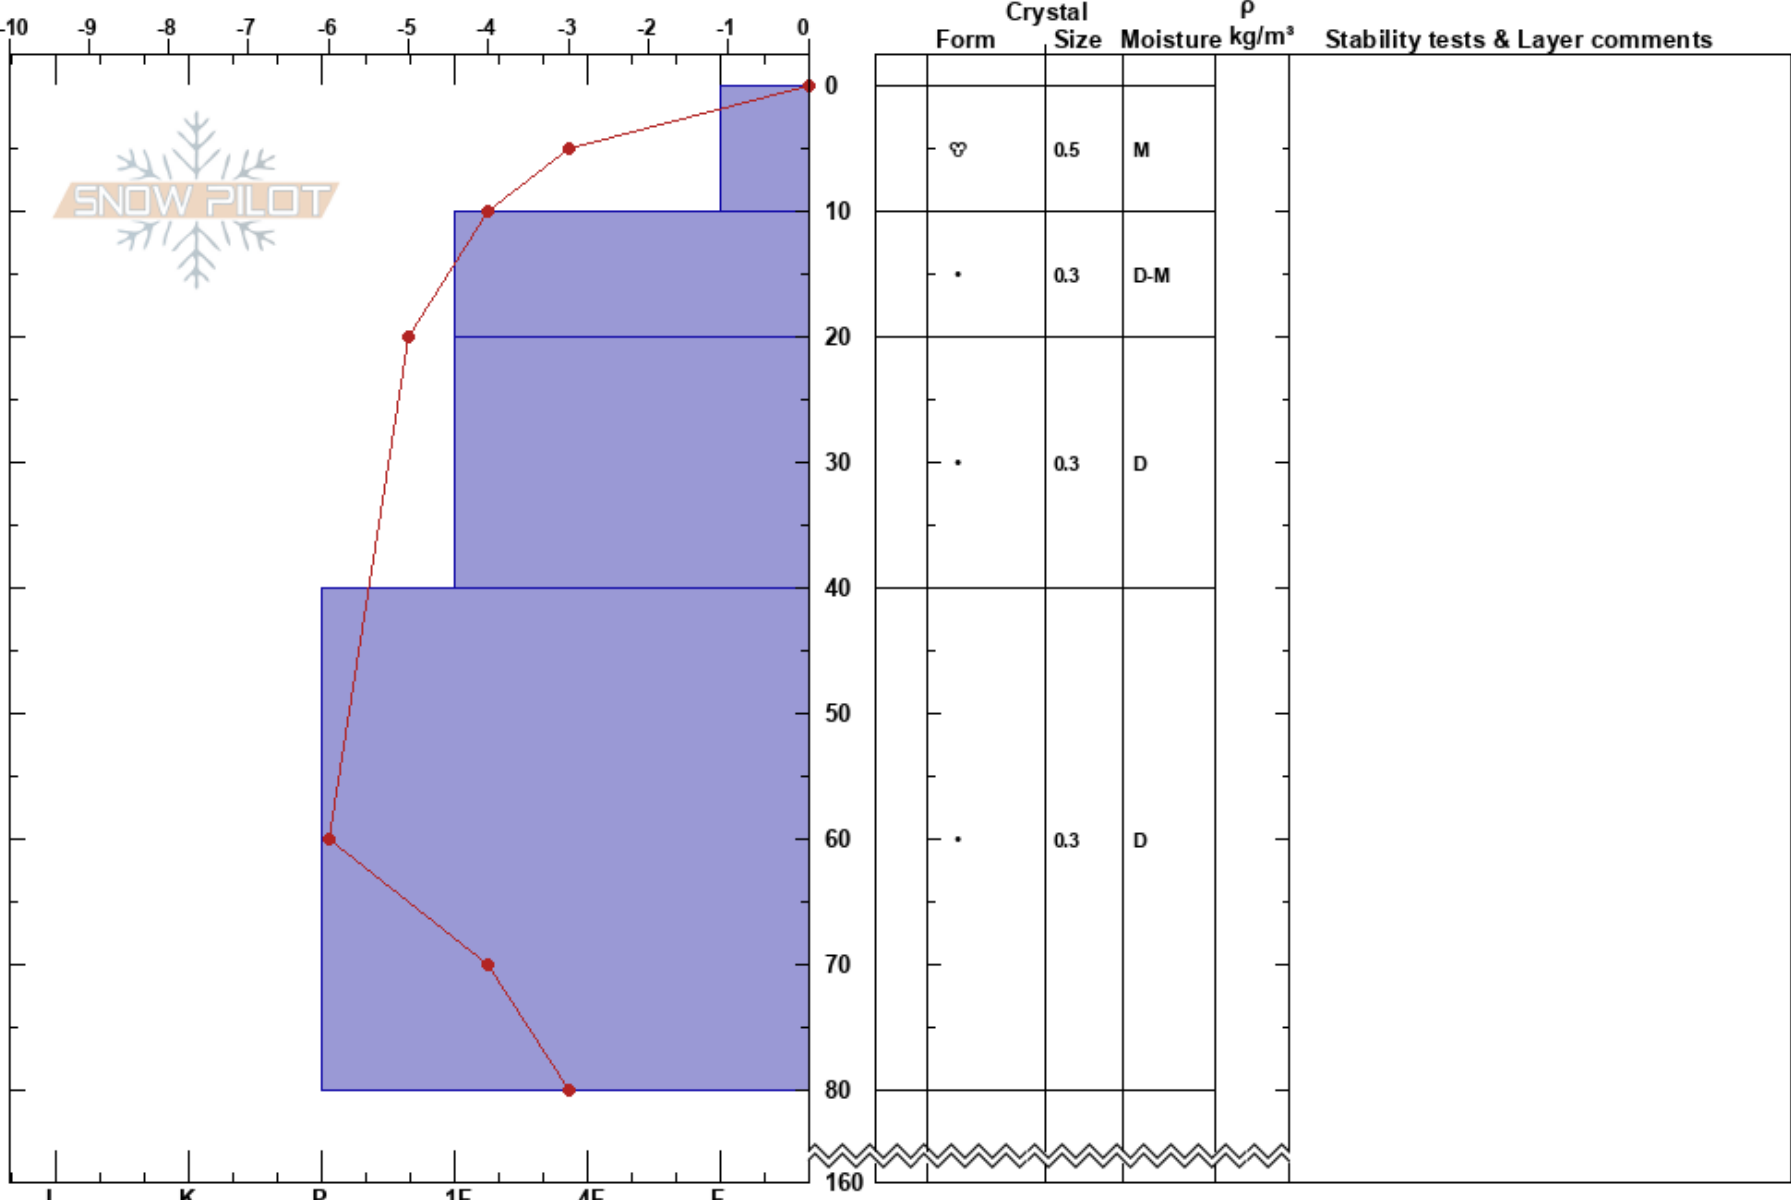

Upper OTR
 Front Range
 CO
Elevation: 11870 ft
Aspect: 0°

Loveland SP
 03/20/2017 - 4:30pm
Co-ord:
Slope Angle: 37°
Wind Loading:

Stability: Very Good **HS:** 160 **Layer Notes:**
Air Temperature: 5°C **PF:** 15
Sky Cover: BKN
Precipitation: NO
Wind: SW Light Breeze

Specifics: Pit dug in a Ski Area; Pit is representative of backcountry

Notes: Temp check for 0C thermocline and depth.