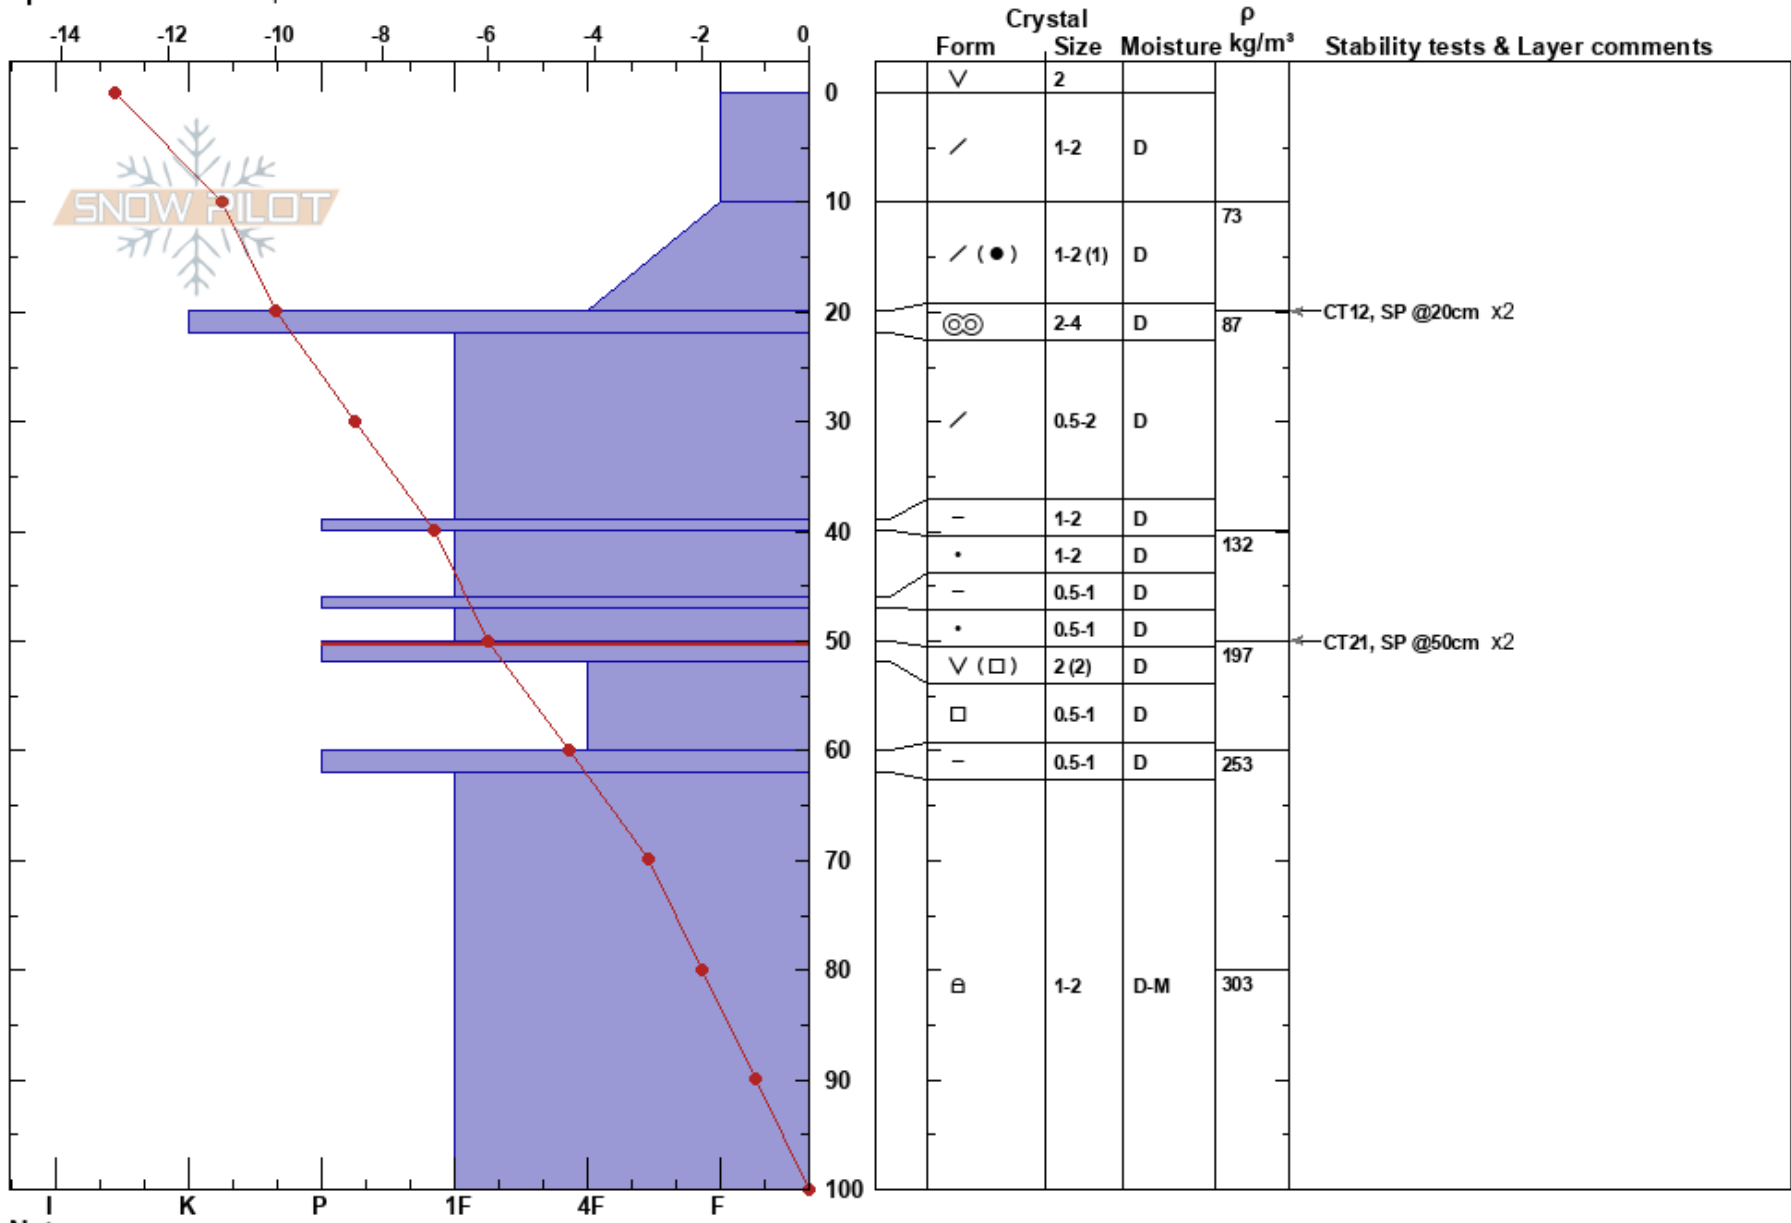

Sunny D's  
 Selkirks  
 BC  
 Elevation: 2150 m  
 Aspect: SE  
 Specifics: We skied slope

Michael Wigley  
 29/11/2019 - 10:30  
 Co-ord:  
 Slope Angle: 28°  
 Wind Loading: no

Stability: **HS: 100**  
 Air Temperature: -13°C **PF: 20** 50-52cm: Problematic layer  
 Sky Cover: CLR **PS: 10**  
 Precipitation: NO  
 Wind: Calm