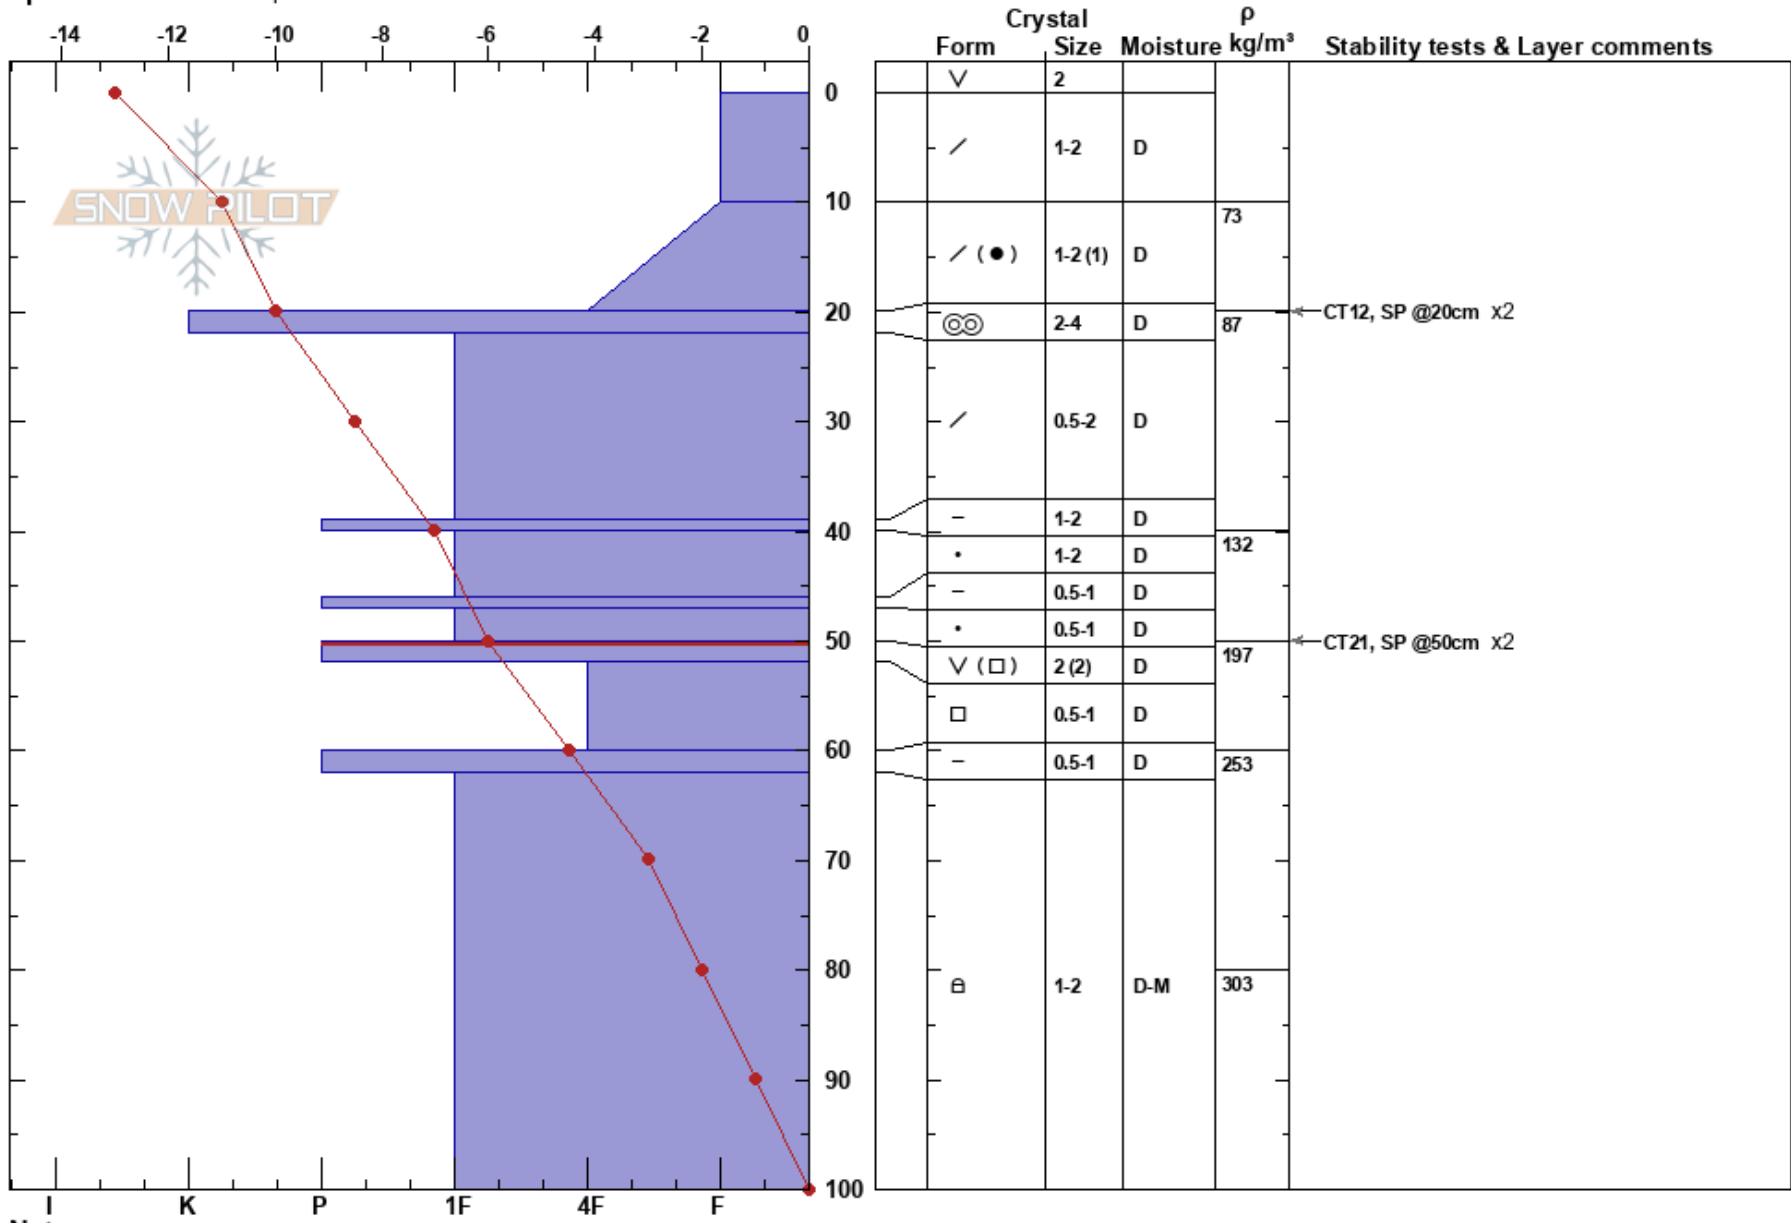

Sunny D's
 Selkirks
 BC
 Elevation: 2150 m
 Aspect: SE
 Specifics: We skied slope

Michael Wigley
 29/11/2019 - 10:30
 Co-ord:
 Slope Angle: 28°
 Wind Loading: no

Stability: **HS: 100**
 Air Temperature: -13°C **PF: 20** 50-52cm: Problematic layer
 Sky Cover: CLR **PS: 10**
 Precipitation: NO
 Wind: Calm