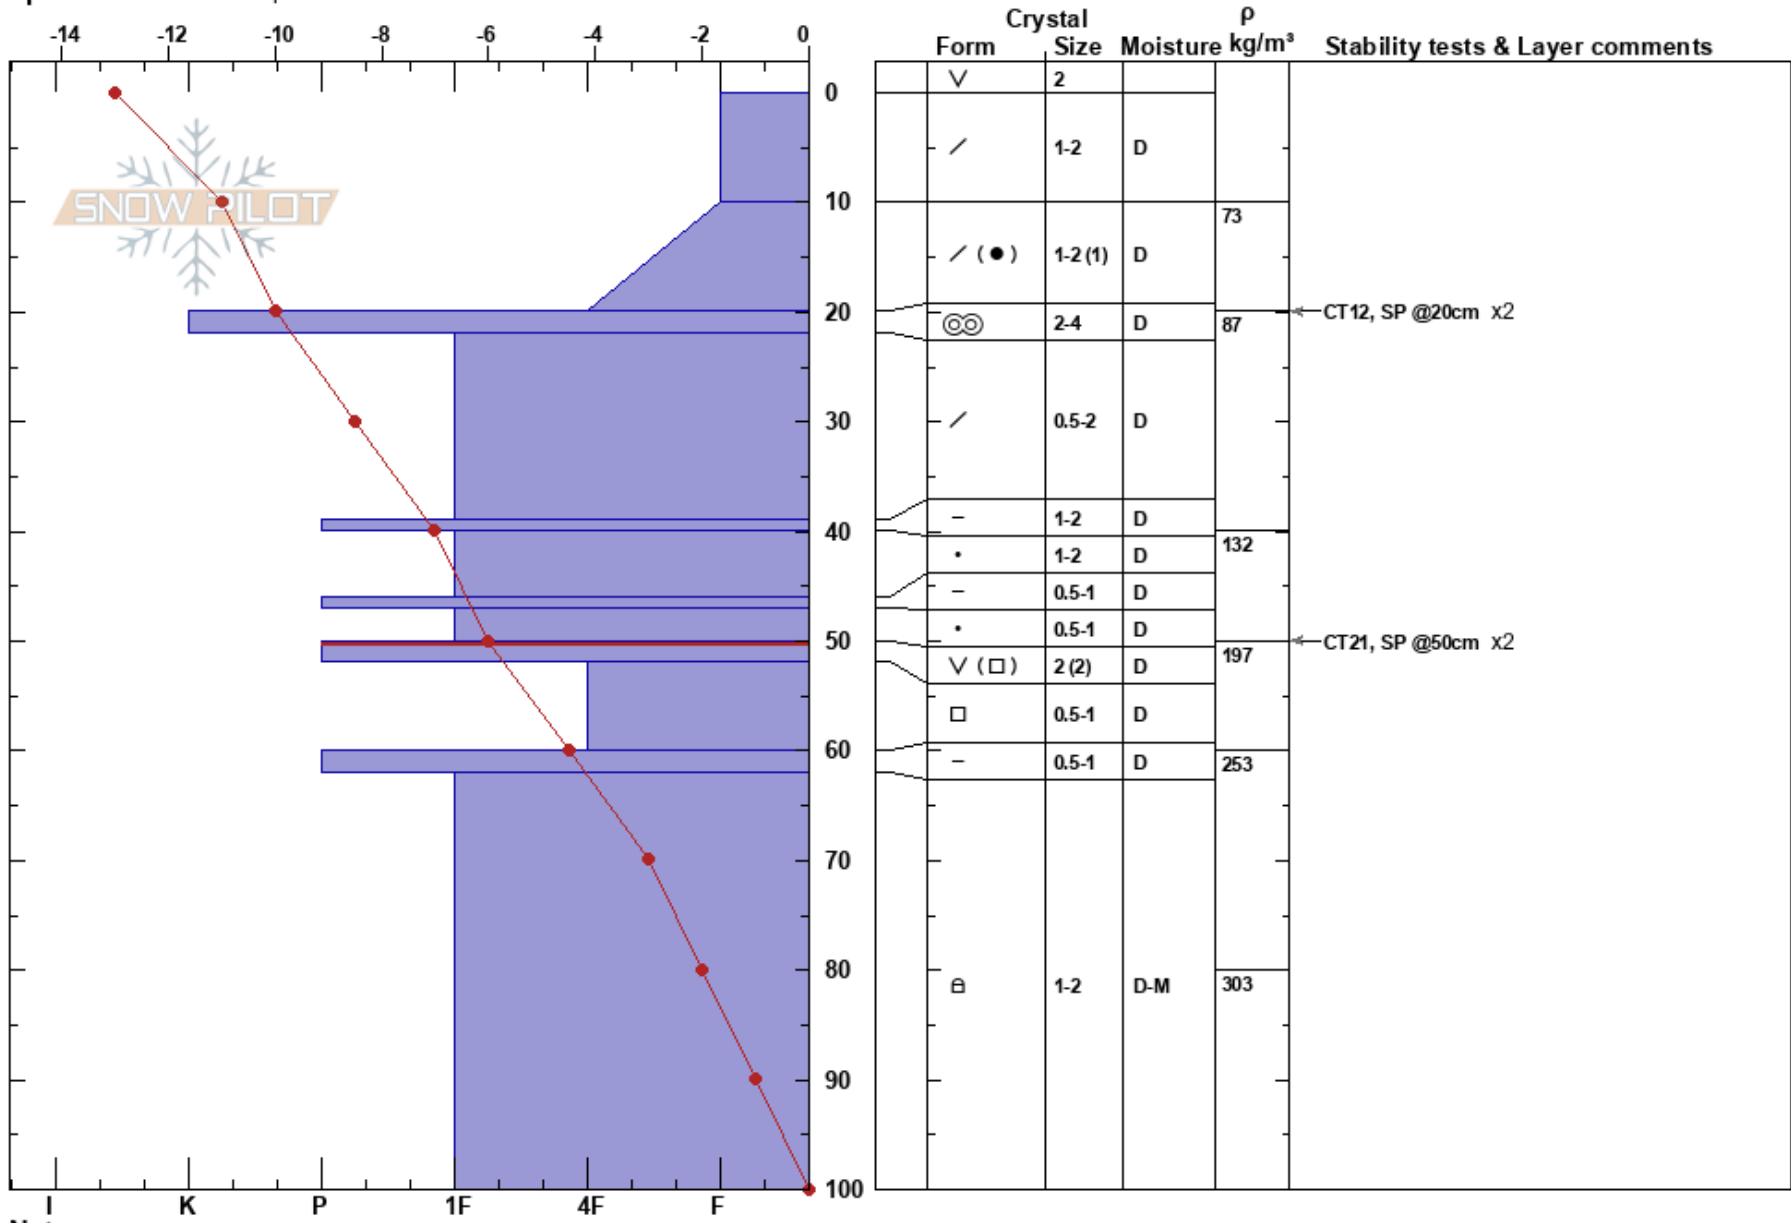

Sunny D's
 Selkirks
 BC
 Elevation: 2150 m
 Aspect: SE
 Specifics: We skied slope

Michael Wigley
 29/11/2019 - 10:30
 Co-ord:
 Slope Angle: 28°
 Wind Loading: no

Stability: **HS: 100** **Layer Notes:**
 Air Temperature: -13°C **PF: 20** 50-52cm: Problematic layer
 Sky Cover: CLR **PS: 10**
 Precipitation: NO
 Wind: Calm