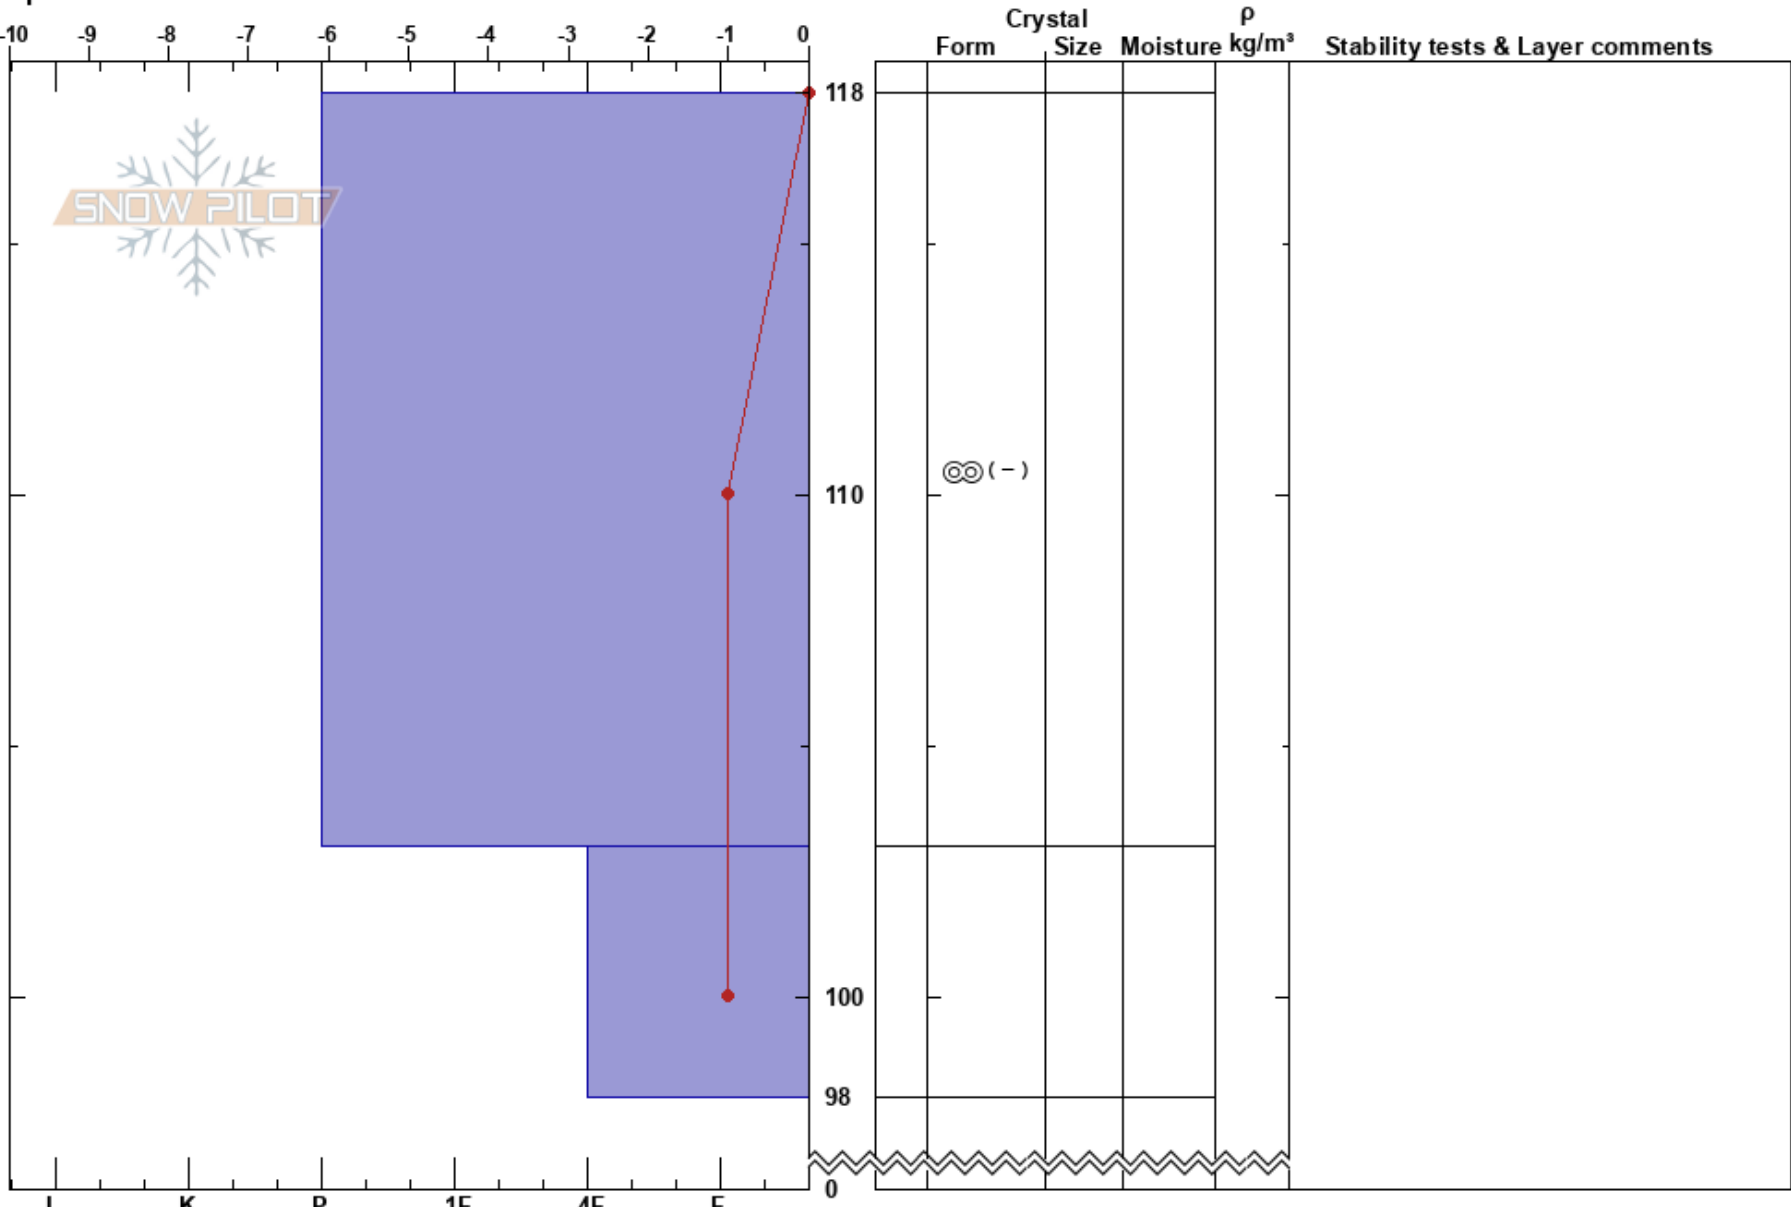

Prudence knoll
 Elk Mountains
 CO
Elevation: 11280 ft
Aspect: 90°
Specifics:

Debbie Kelly
 03/20/2017 - 10:30am
Co-ord: 39.13382N, -106.81149W
Slope Angle: 12°
Wind Loading:

Stability: **HS:** 118 **Layer Notes:**
Air Temperature: 5°C **PF:** 10
Sky Cover: BKN
Precipitation: NO
Wind: W Light Breeze

Notes: Melt-freeze crust on all aspects, all elevations. Boot pen 10cm in shade, 2cm in open areas. Supportable Crust varied from 10-16 cm across the terrain.