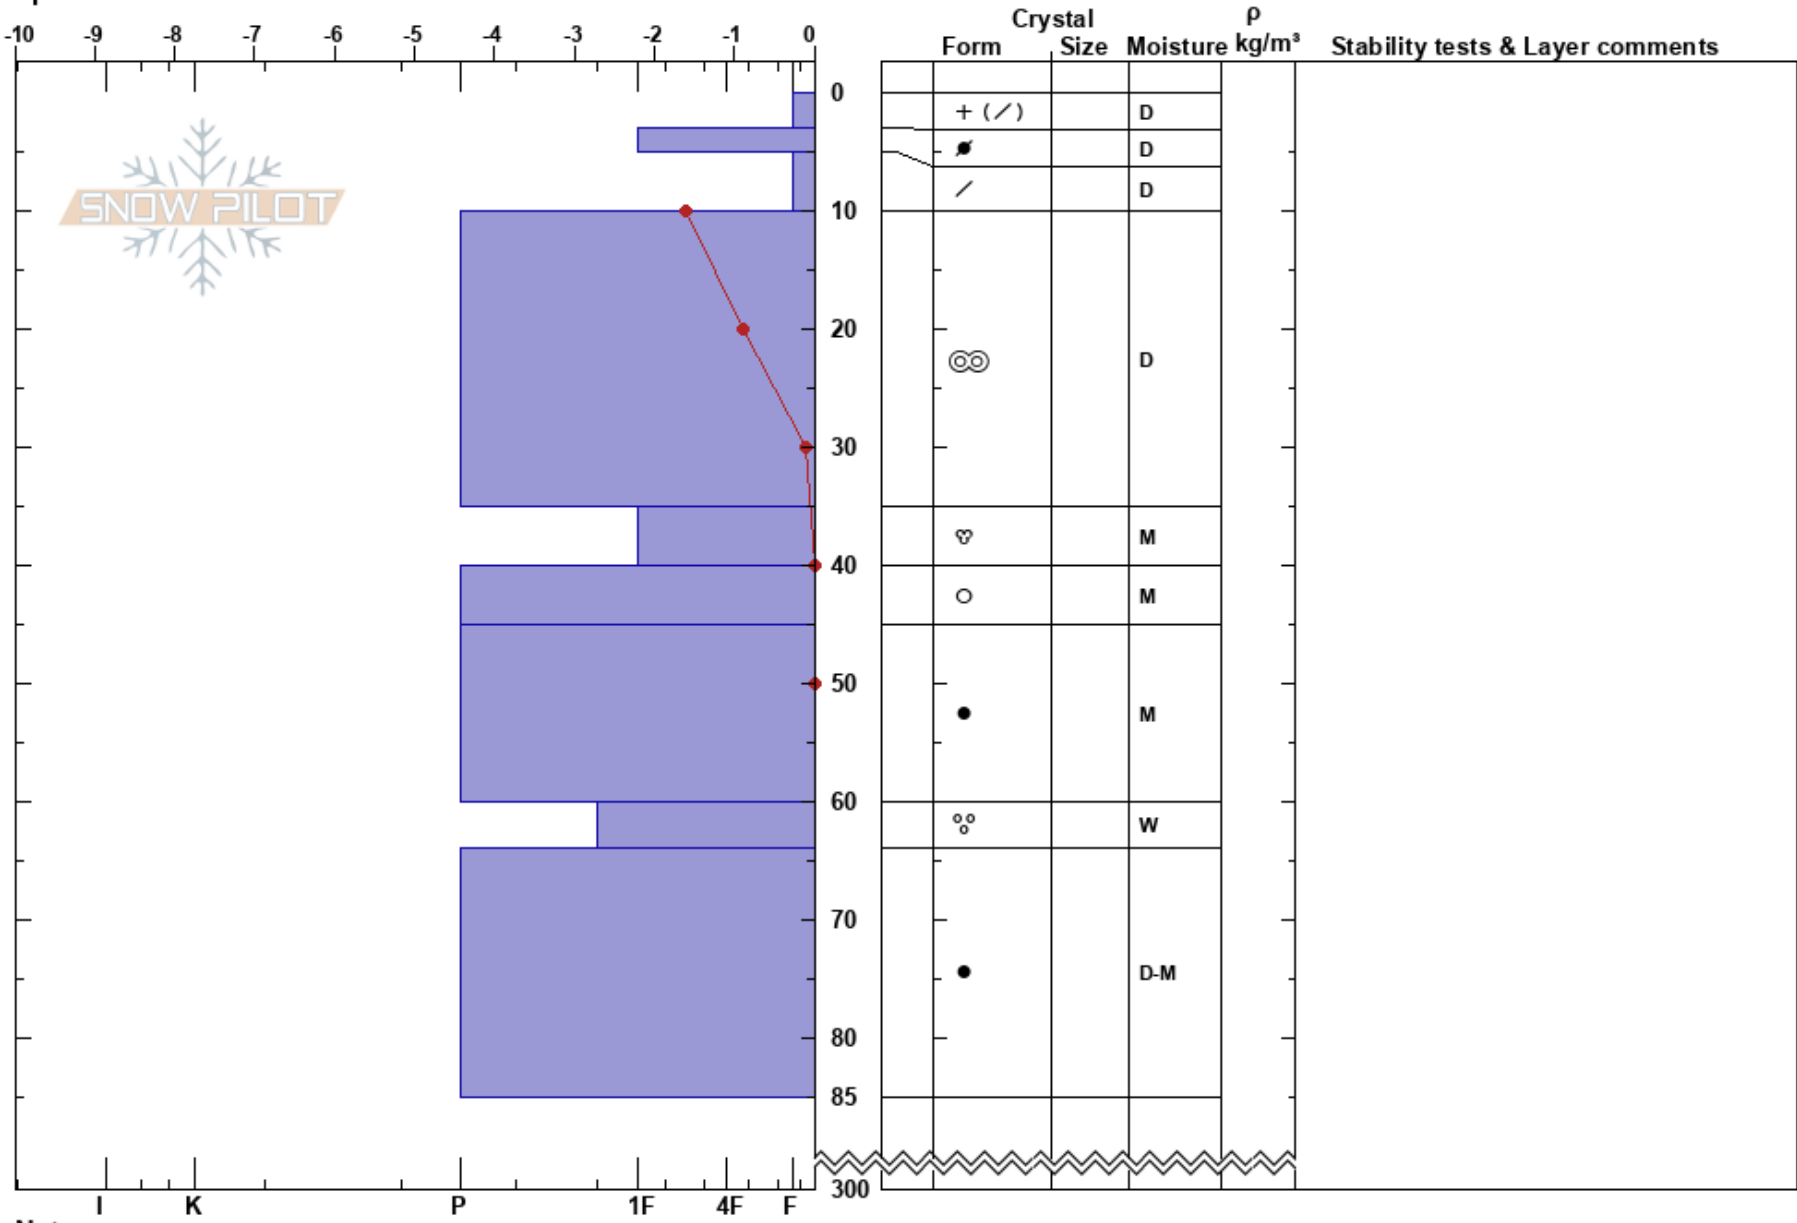

Skars Syd Face
 Funäsfjällen
 Sweden
Elevation: 1059 m
Aspect: S
Specifics:

John Wilcoxon
 28/04/2020 - 09:51
Co-ord: 33V 357428E 6962367N
Slope Angle:
Wind Loading: no

Stability: Very Good **HS:** 300 **Layer Notes:**
Air Temperature: -2.5°C **PF:** 5 60-64cm: Problematic layer
Sky Cover: BKN
Precipitation: NO
Wind: E Light Breeze

Notes: Obj: Temperatur Profil