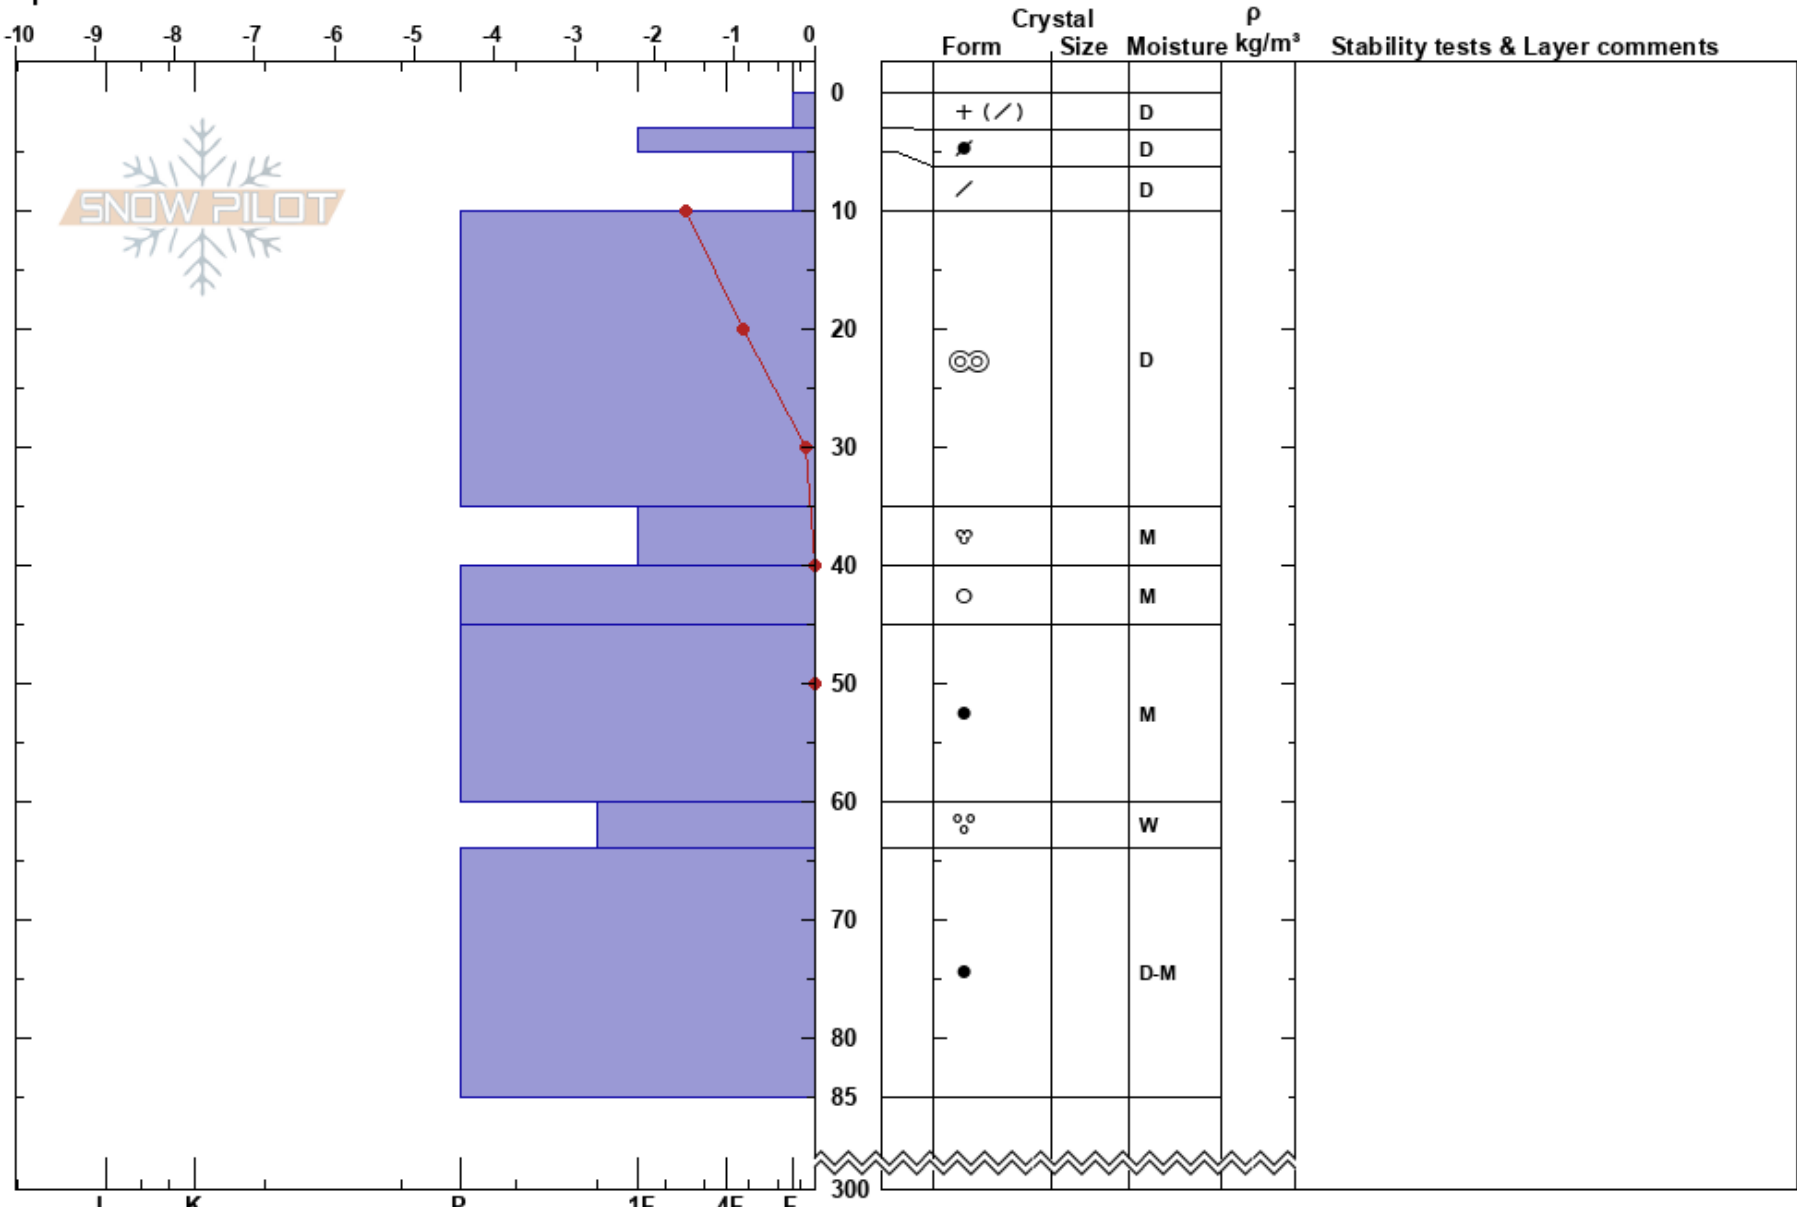

Skars Syd Face
 Funäsfjällen
 Sweden
Elevation: 1059 m
Aspect: S
Specifics:

John Wilcoxon
 28/04/2020 - 09:51
Co-ord: 33V 357428E 6962367N
Slope Angle:
Wind Loading: no

Stability: Very Good **HS:** 300 **Layer Notes:**
Air Temperature: -2.5°C **PF:** 5 60-64cm: Problematic layer
Sky Cover: BKN
Precipitation: NO
Wind: E Light Breeze

Notes: Obj: Temperatur Profil