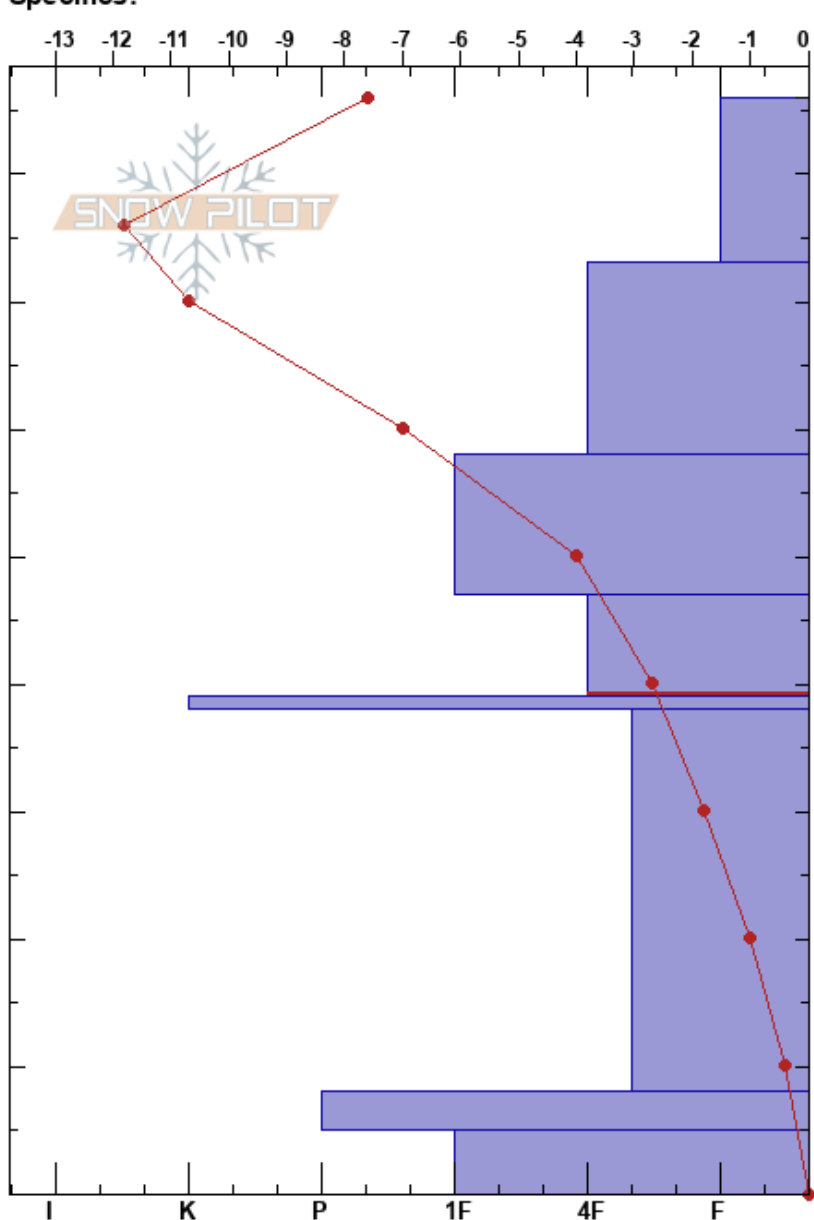

GE SP
 Sunshine Village
 AB
 Elevation: 2289 m
 Aspect:
 Specifics:

Kevin Sevalrud
 09/12/2019 - 14:00
 Co-ord: 51.08956N, -115.75355W
 Slope Angle: 0°
 Wind Loading:

Stability:
 Air Temperature: -7.6°C PF: 30
 Sky Cover: BKN
 Precipitation: NO
 Wind: Calm

Layer Notes:
 47-39cm: Problematic layer

Form	Crystal		Moisture	ρ kg/m ³	Stability tests & Layer comments
	Size				
∇	5				
/	0.5-1		D		
/	1		D		← CT8, RP @73cm X2
☐	1		D		← CT13, RP @58cm X2
☐	1-3		D		
=			D		
☐	2-4		D		
⊙			D		
^ (☐)	3-6 (2)		D		← CT19, SC @4cm