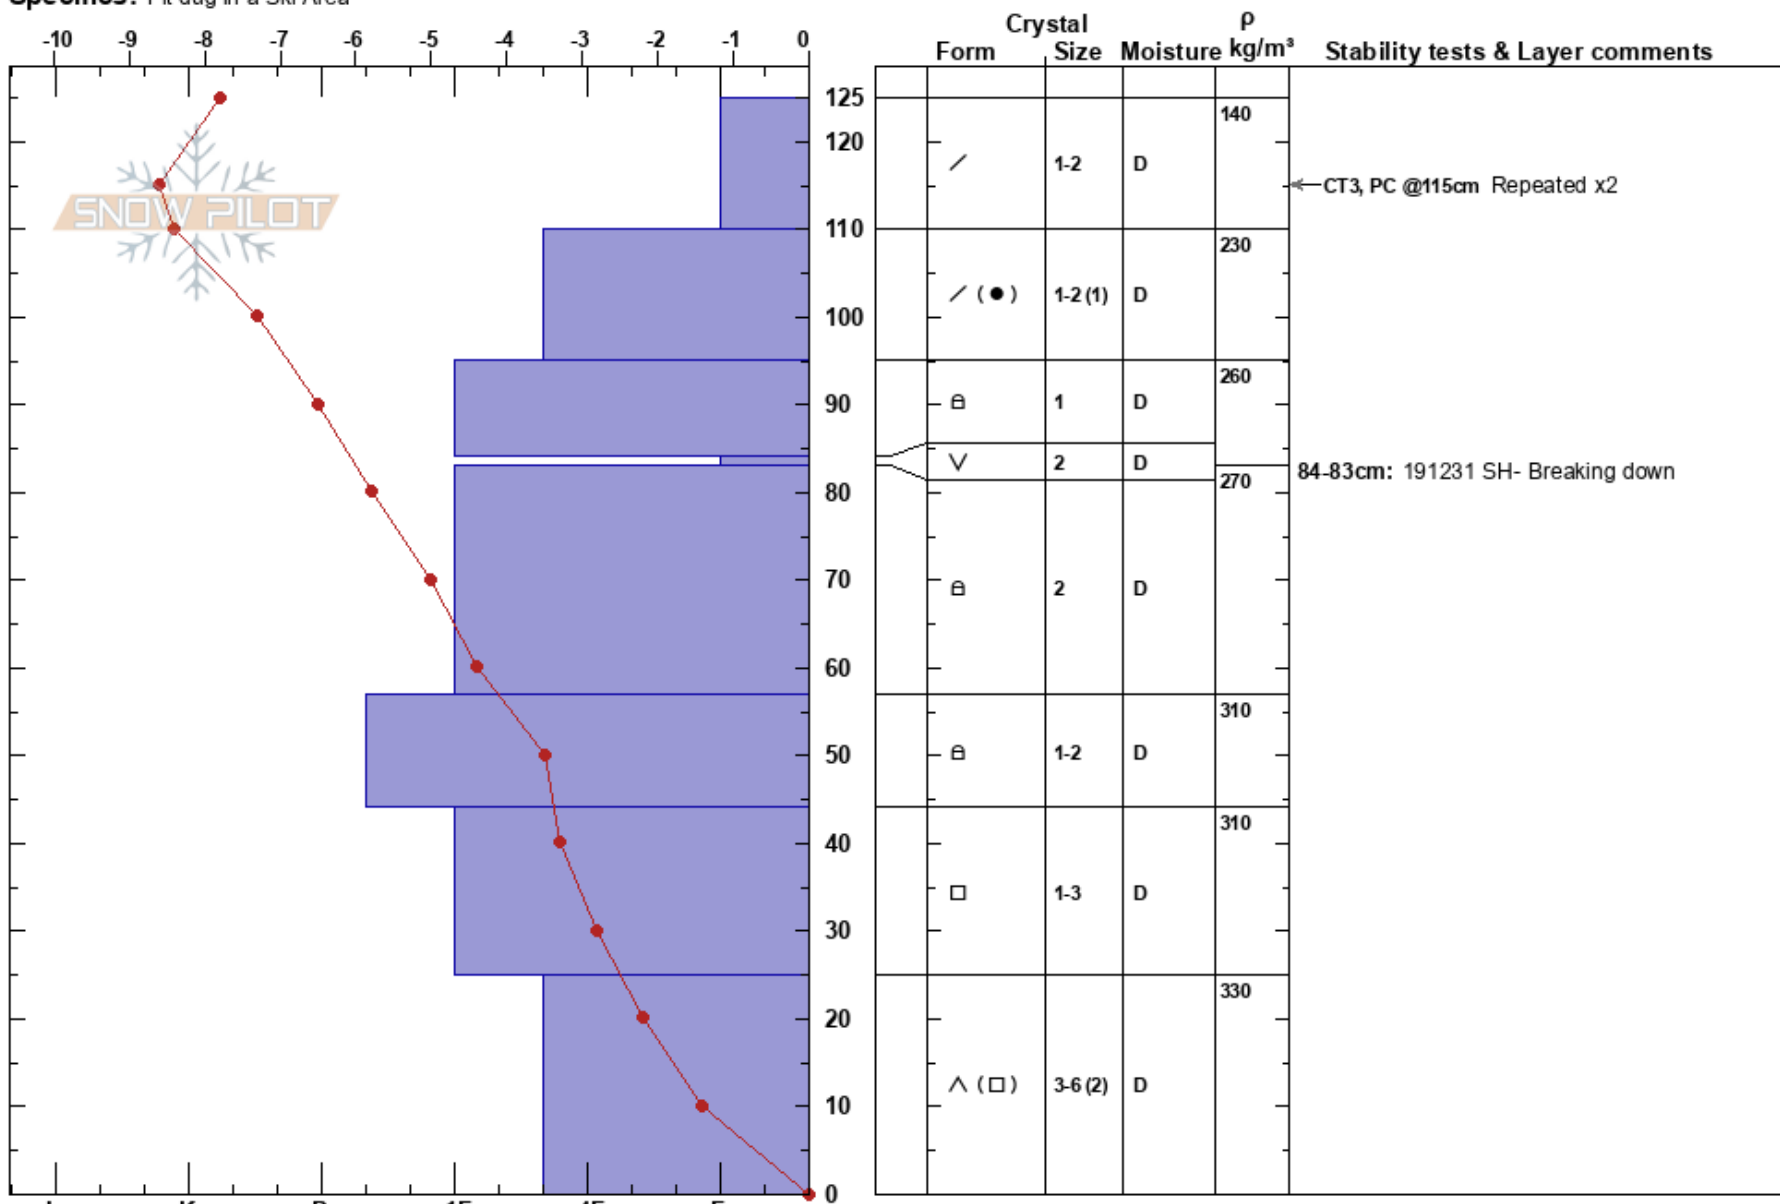

ShotPlot Matthew Wilson  
 Banff, Yoho and Kootenay 28/01/2020 - 13:00  
 AB  
 Elevation: 2350 m  
 Aspect:  
 Specifics: Pit dug in a Ski Area

Stability: HS: 125  
 Air Temperature: -7.8°C PF: 25  
 Sky Cover: SCT  
 Precipitation: S-1  
 Wind: NW Light Breeze  
 Layer Notes:  
 84-83cm: 191231 SH- Breaking down  
 84-83cm: Problematic layer

Notes: No Column test results on 191231 SH but SP results with Shovel Shear tests