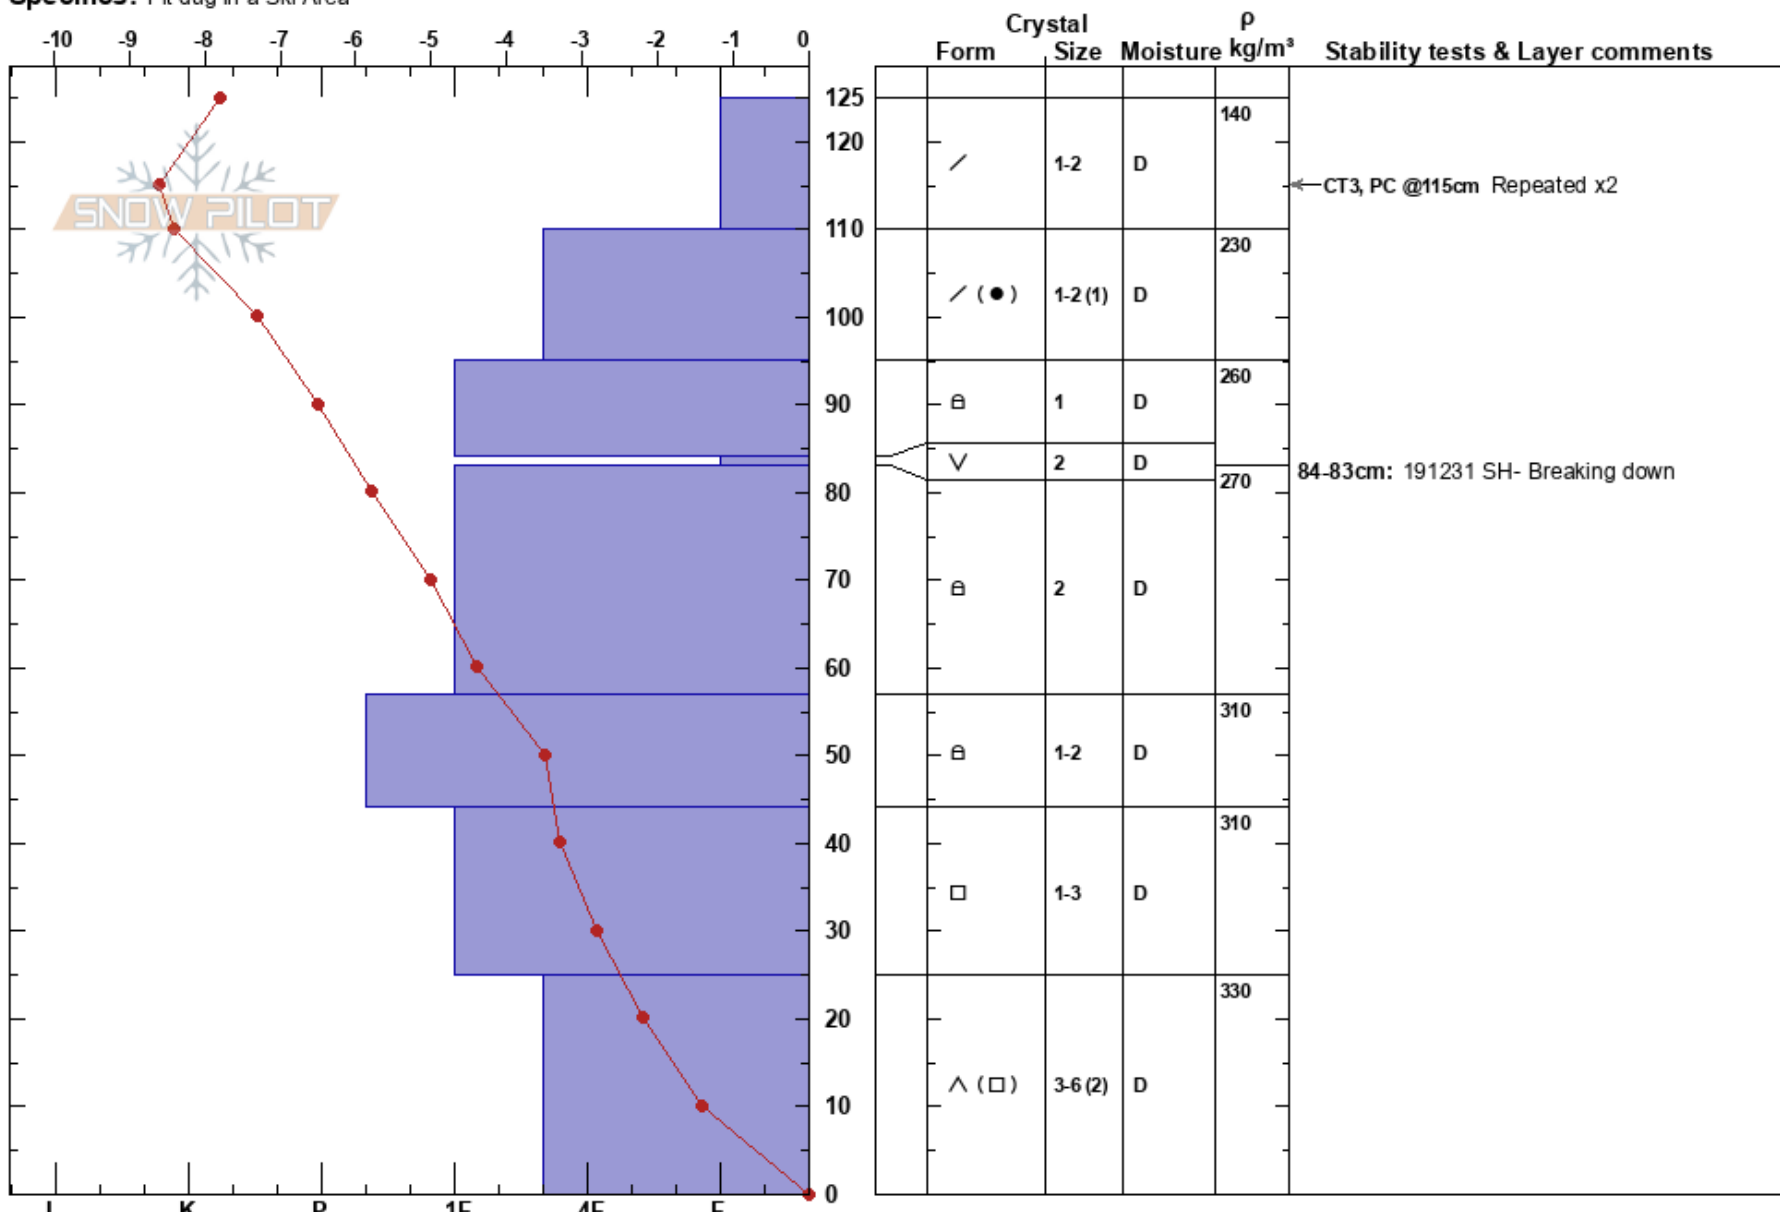

ShotPlot Matthew Wilson  
 Banff, Yoho and Kootenay 28/01/2020 - 13:00  
 AB  
 Elevation: 2350 m  
 Aspect:  
 Specifics: Pit dug in a Ski Area

Stability: HS: 125  
 Air Temperature: -7.8°C PF: 25  
 Sky Cover: SCT  
 Precipitation: S-1  
 Wind: NW Light Breeze  
 Layer Notes:  
 84-83cm: 191231 SH- Breaking down  
 84-83cm: Problematic layer

Notes: No Column test results on 191231 SH but SP results with Shovel Shear tests