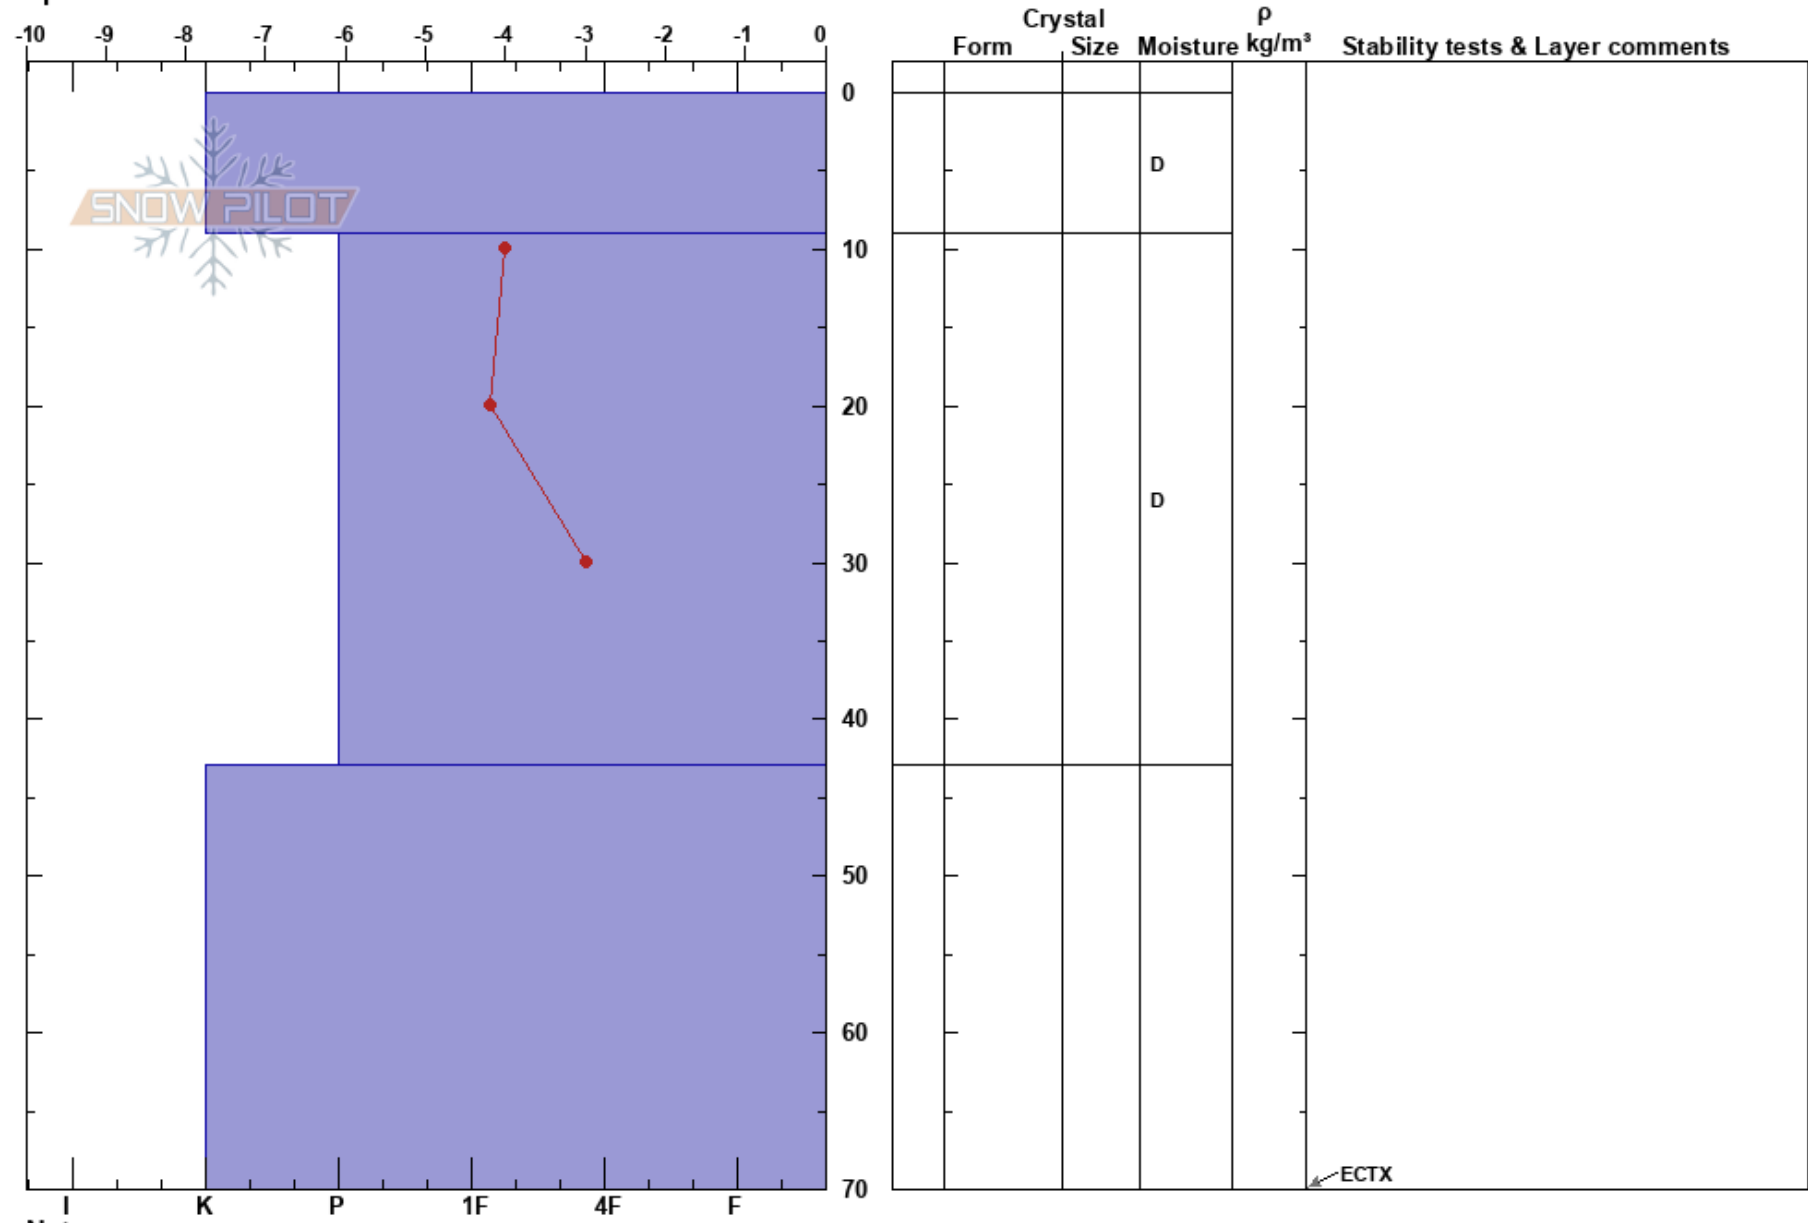

Guobla
 Abisko
 Sweden
 Elevation: 976 m
 Aspect: E
 Specifics:

Abisko Nuolja
 26/04/2020 - 11:00
 Co-ord: 68.36841N, 18.38383E
 Slope Angle: 28°
 Wind Loading: yes

Stability:
 Air Temperature: -2.9°C
 Sky Cover: BKN
 Precipitation: NO
 Wind: N Light Breeze

Layer Notes:

Notes: