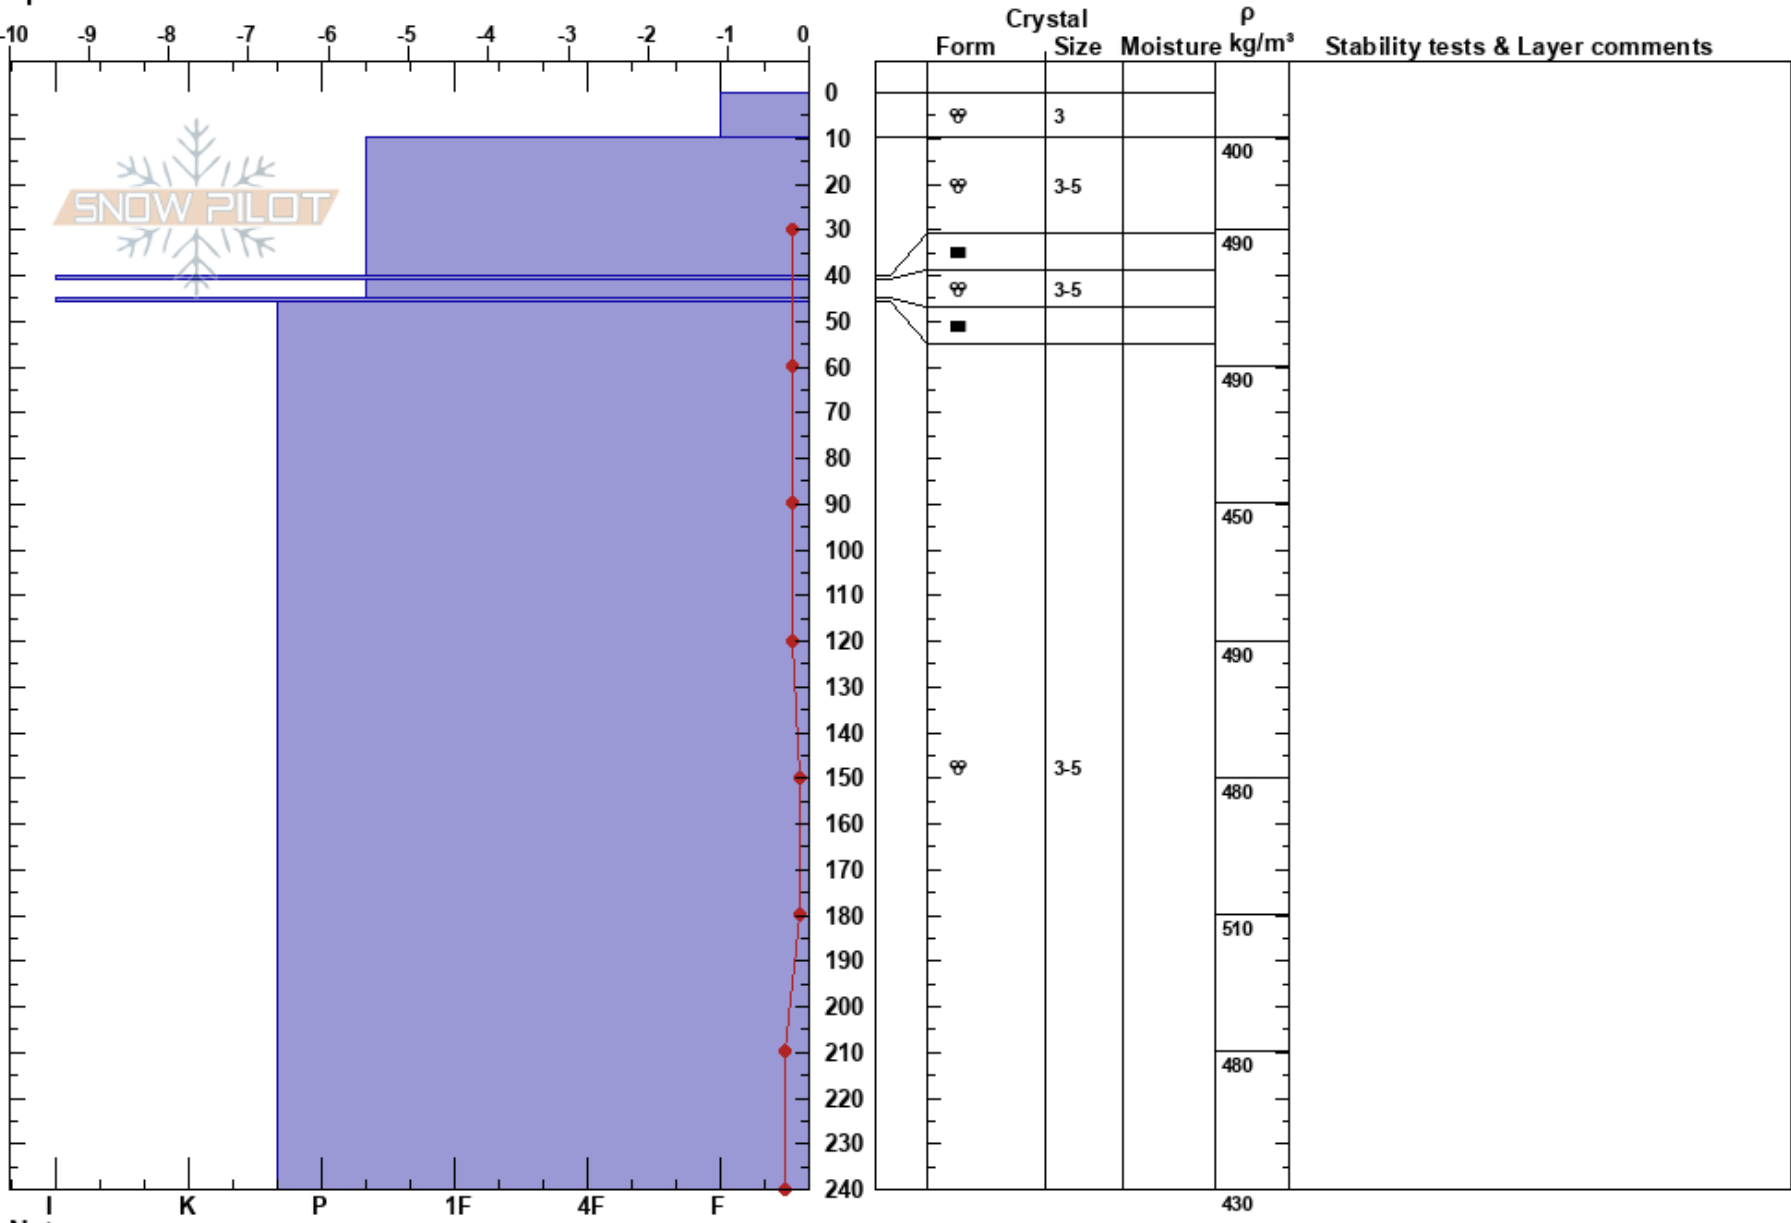

Kistufell Eðlisþungi  
 Norðanverðir Vestfirð  
 Iceland  
**Elevation:** 600 m  
**Aspect:** S  
**Specifics:**

Örn Ingólfsson  
 24/04/2020 - 11:00  
**Co-ord:** 66.07642N, -23.26098W  
**Slope Angle:** 10°  
**Wind Loading:**

**Stability:**  
**Air Temperature:** 10°C  
**Sky Cover:** CLR  
**Precipitation:** NO  
**Wind:** Calm

**HS:** 240  
**Layer Notes:**

Notes: