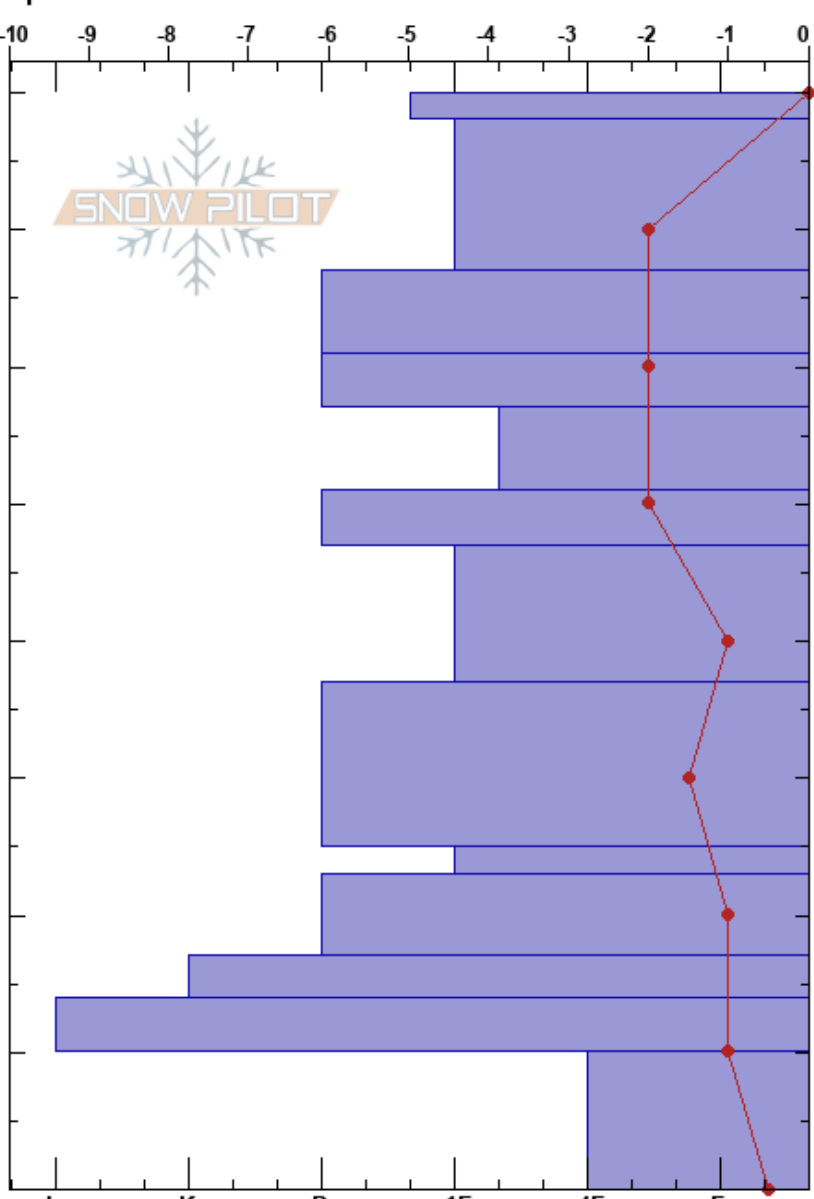

Camera\_679  
 Trøndelag  
 Norway  
 Elevation: 209 m  
 Aspect: 115°  
 Specifics:

Catherine Breen  
 05/03/2020 - 13:00  
 Co-ord: 32V 501121E 7019890N  
 Slope Angle: 10°  
 Wind Loading:

Stability:  
 Air Temperature: 2°C  
 Sky Cover: FEW  
 Precipitation: NO  
 Wind: Calm

HS:80  
 23-17cm: crust  
 14-10cm: Problematic layer

Form	Crystal		Moisture	$\rho$ kg/m <sup>3</sup>	Stability tests & Layer comments
	Size				
☉ (●)	1-5 (2.5)	W		228.5	
☉ (●)	1-5 (2.5)	W		291	
•	0.1-1	W-V			
☉☉	0.1-5	S		325	
•	0.1-1	W-V			
☉☉	1-5	V-S		377.7	
☉	1-5	S		427.5	
☉	1-10	V			
• (☉)	0.1-1 (3)	V-S			
☉☉	1-5			383	23-17cm: crust
☉☉	1-5	V-S			
■	1-5	V-S			
☉	5-10	V-S			

Notes: Ground was moist and rugged, grass is 5-10cm and tree canopy is 5-20%.