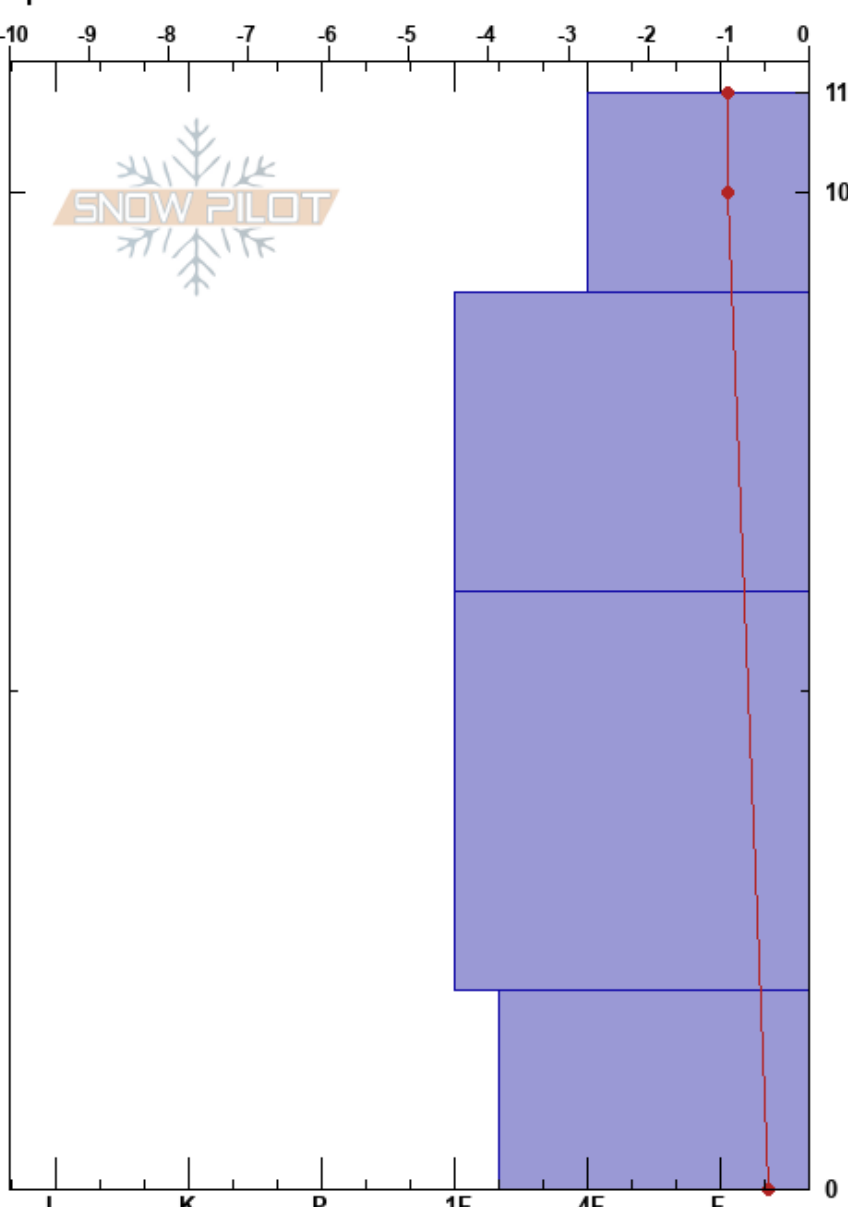

Camera\_868  
 Oslo area  
 Norway  
 Elevation: 73 m  
 Aspect: 25°  
 Specifics:

Catherine Breen  
 08/03/2020 - 12:30  
 Co-ord: 32V 540877E 7040449N  
 Slope Angle: 10°  
 Wind Loading:

Stability:  
 Air Temperature: 2°C  
 Sky Cover: OVC  
 Precipitation: NO  
 Wind: Calm

HS: 11  
 2-0cm: Problematic layer

Form	Crystal		Moisture	$\rho$ kg/m <sup>3</sup>	Stability tests & Layer comments
	Size				
☞	5-10			224.5	
•	1-5		W-V		
●	1-5		W-V		
☞	5-10		V		

Notes: The ground condition is completely saturated, ground is smooth, little vegetation (2-3cm). Open canopy of 20-70%.