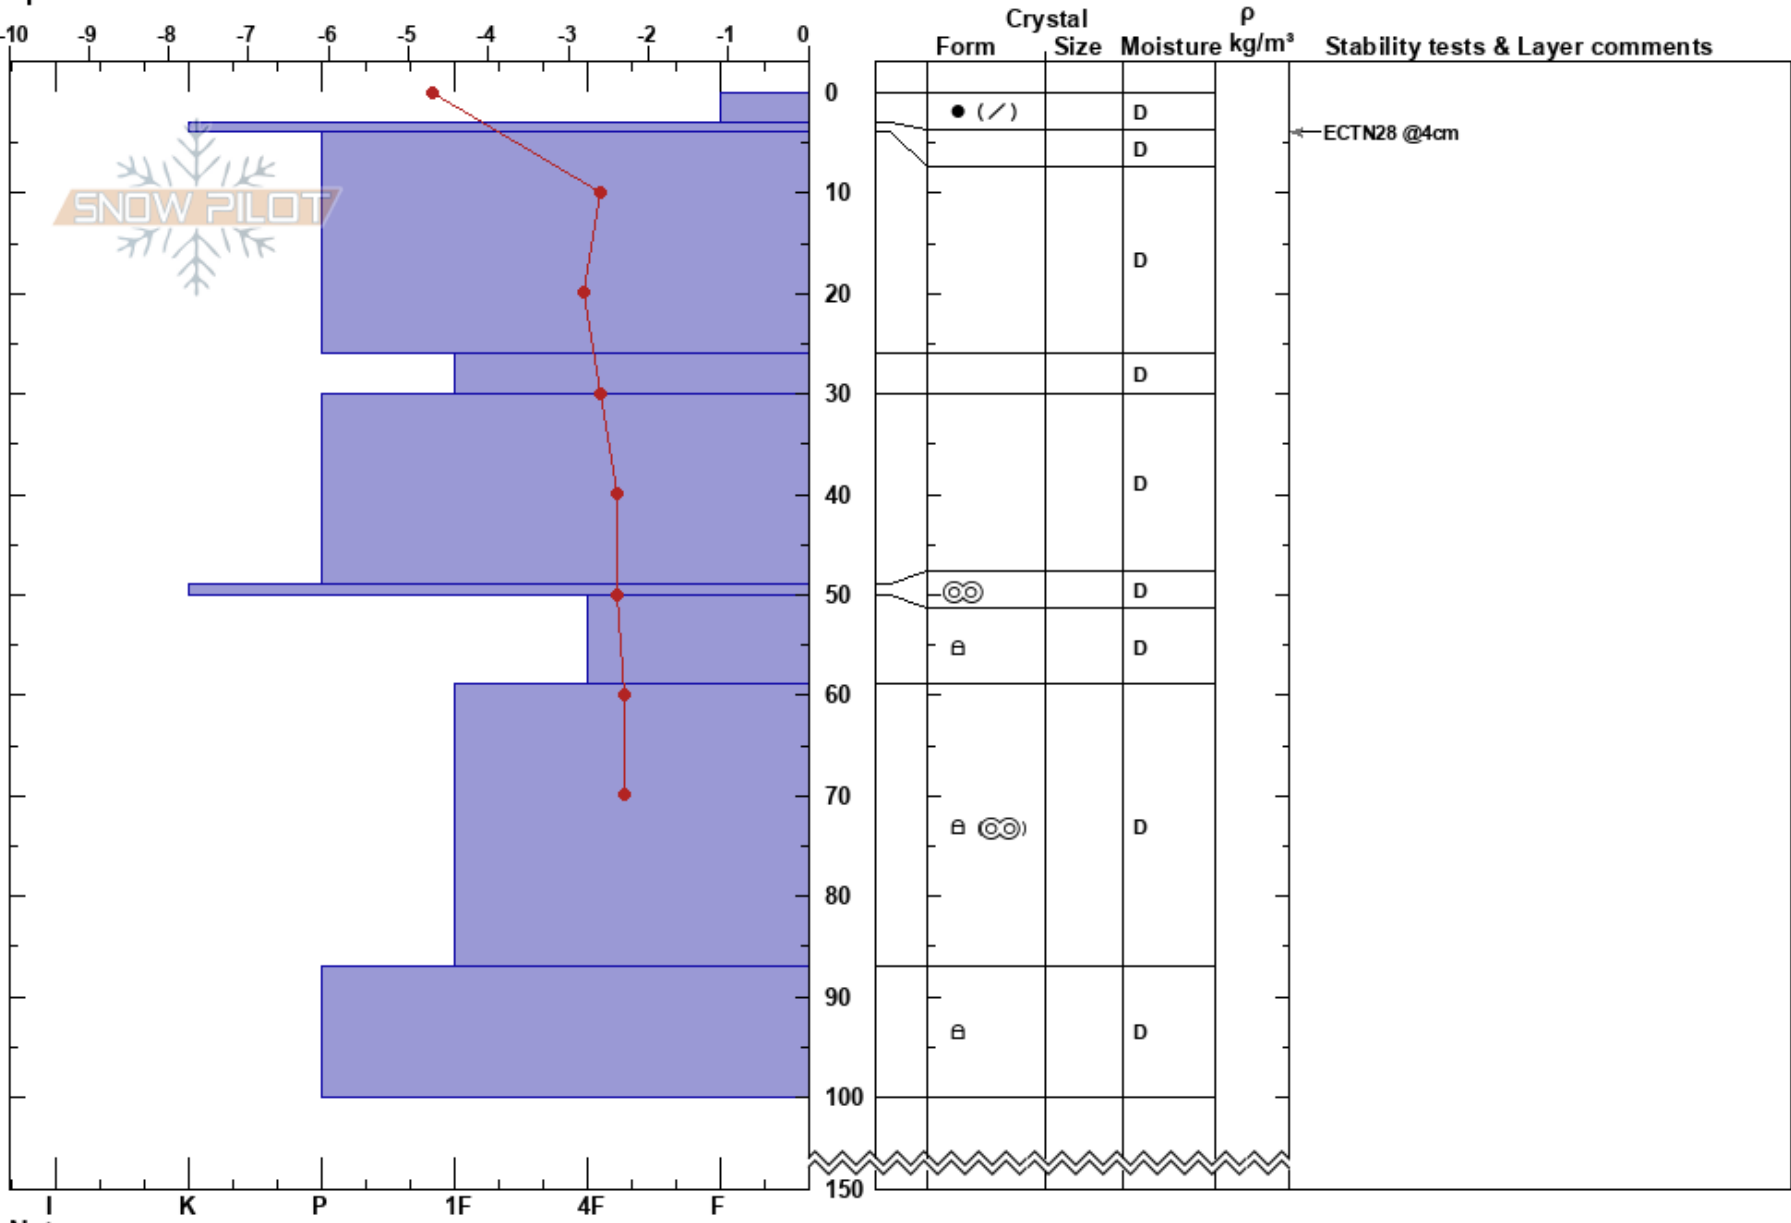

Vassi 2
 Abisko
 Sweden
 Elevation: 1050 m
 Aspect: E
 Specifics:

Abisko Nuolja
 24/04/2020 - 11:00
 Co-ord: 68.40412N, 18.25753E
 Slope Angle: 26°
 Wind Loading: yes

Stability:
 Air Temperature: -4.9°C
 Sky Cover: BKN
 Precipitation: S-1
 Wind: W Light Breeze

HS: 150
 PF: 20
 PS: 5

Layer Notes:

Notes: