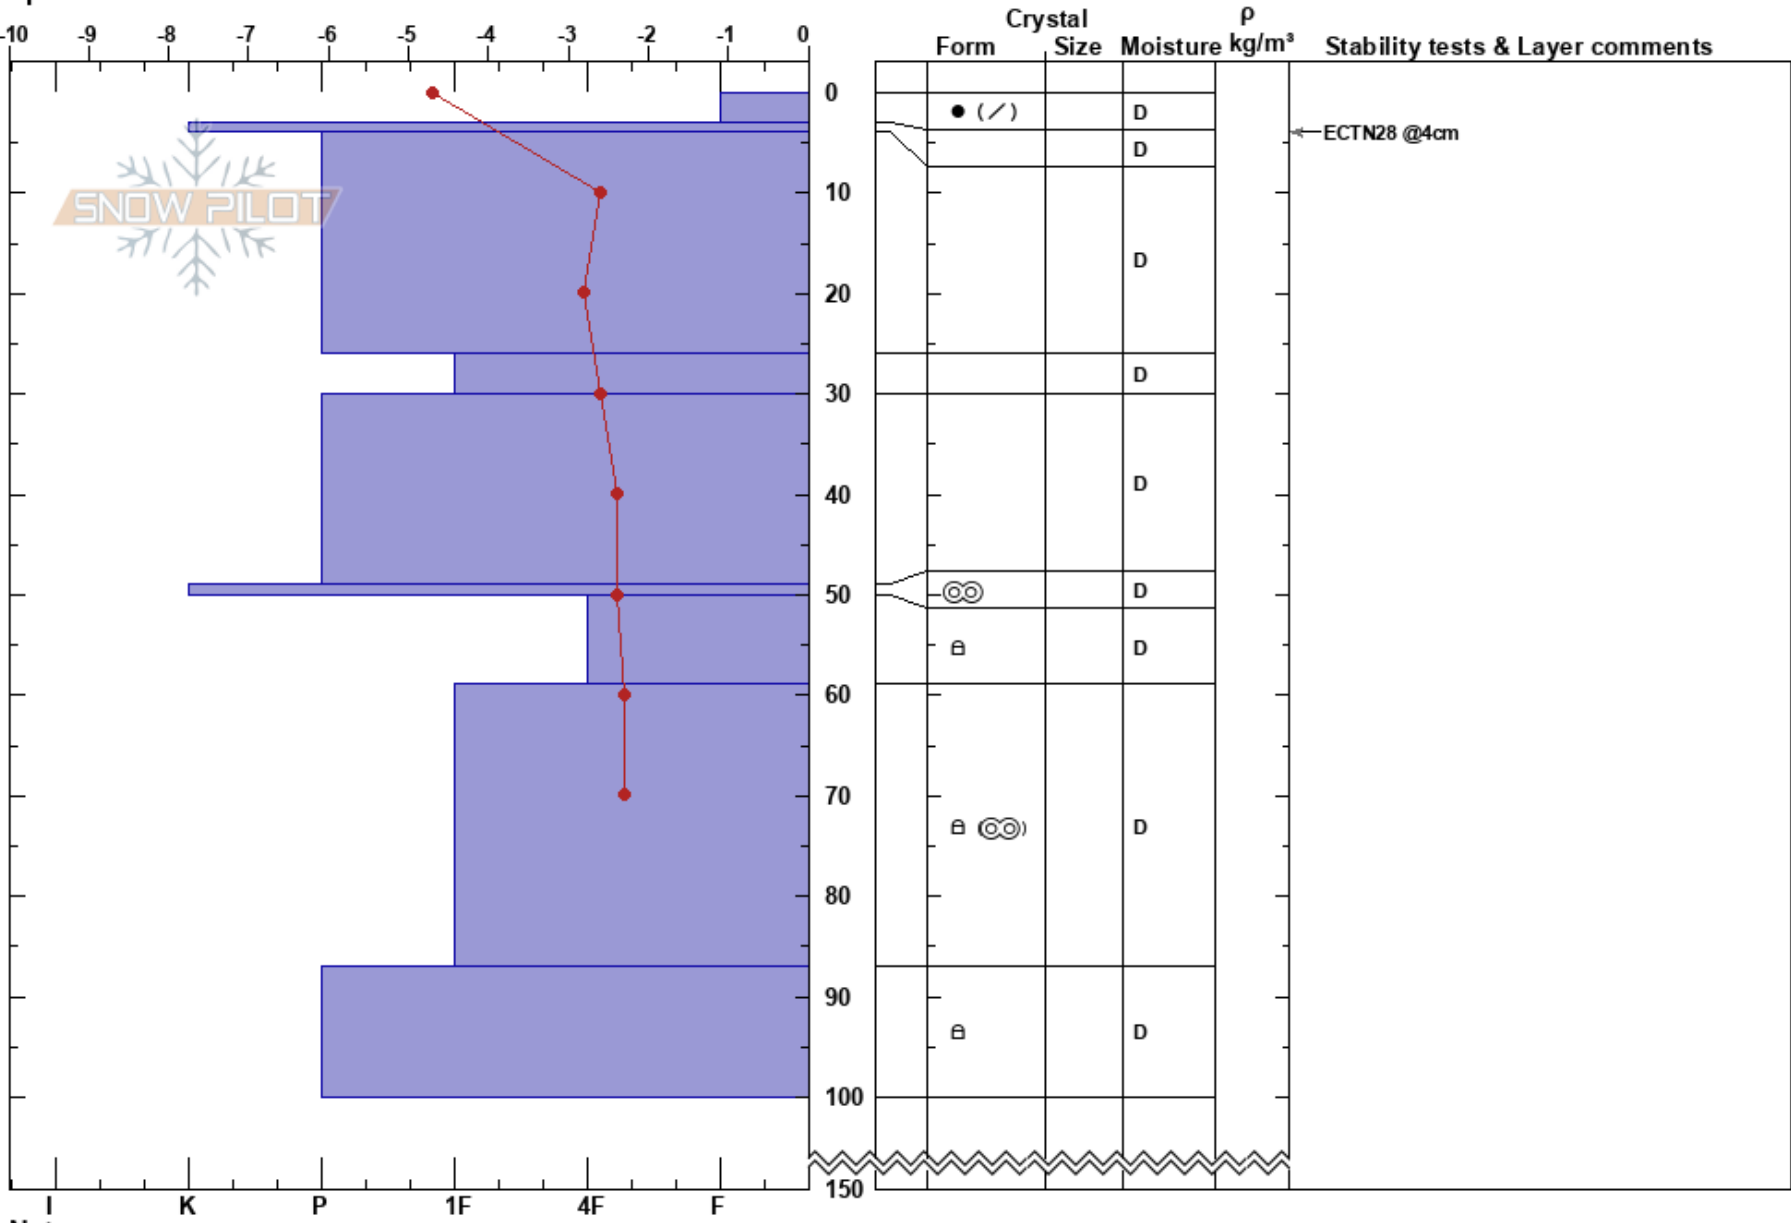

Vassi 2
 Abisko
 Sweden
 Elevation: 1050 m
 Aspect: E
 Specifics:

Abisko Nuolja
 24/04/2020 - 11:00
 Co-ord: 68.40412N, 18.25753E
 Slope Angle: 26°
 Wind Loading: yes

Stability:
 Air Temperature: -4.9°C
 Sky Cover: BKN
 Precipitation: S-1
 Wind: W Light Breeze

HS: 150
 PF: 20
 PS: 5
 Layer Notes:

Notes: