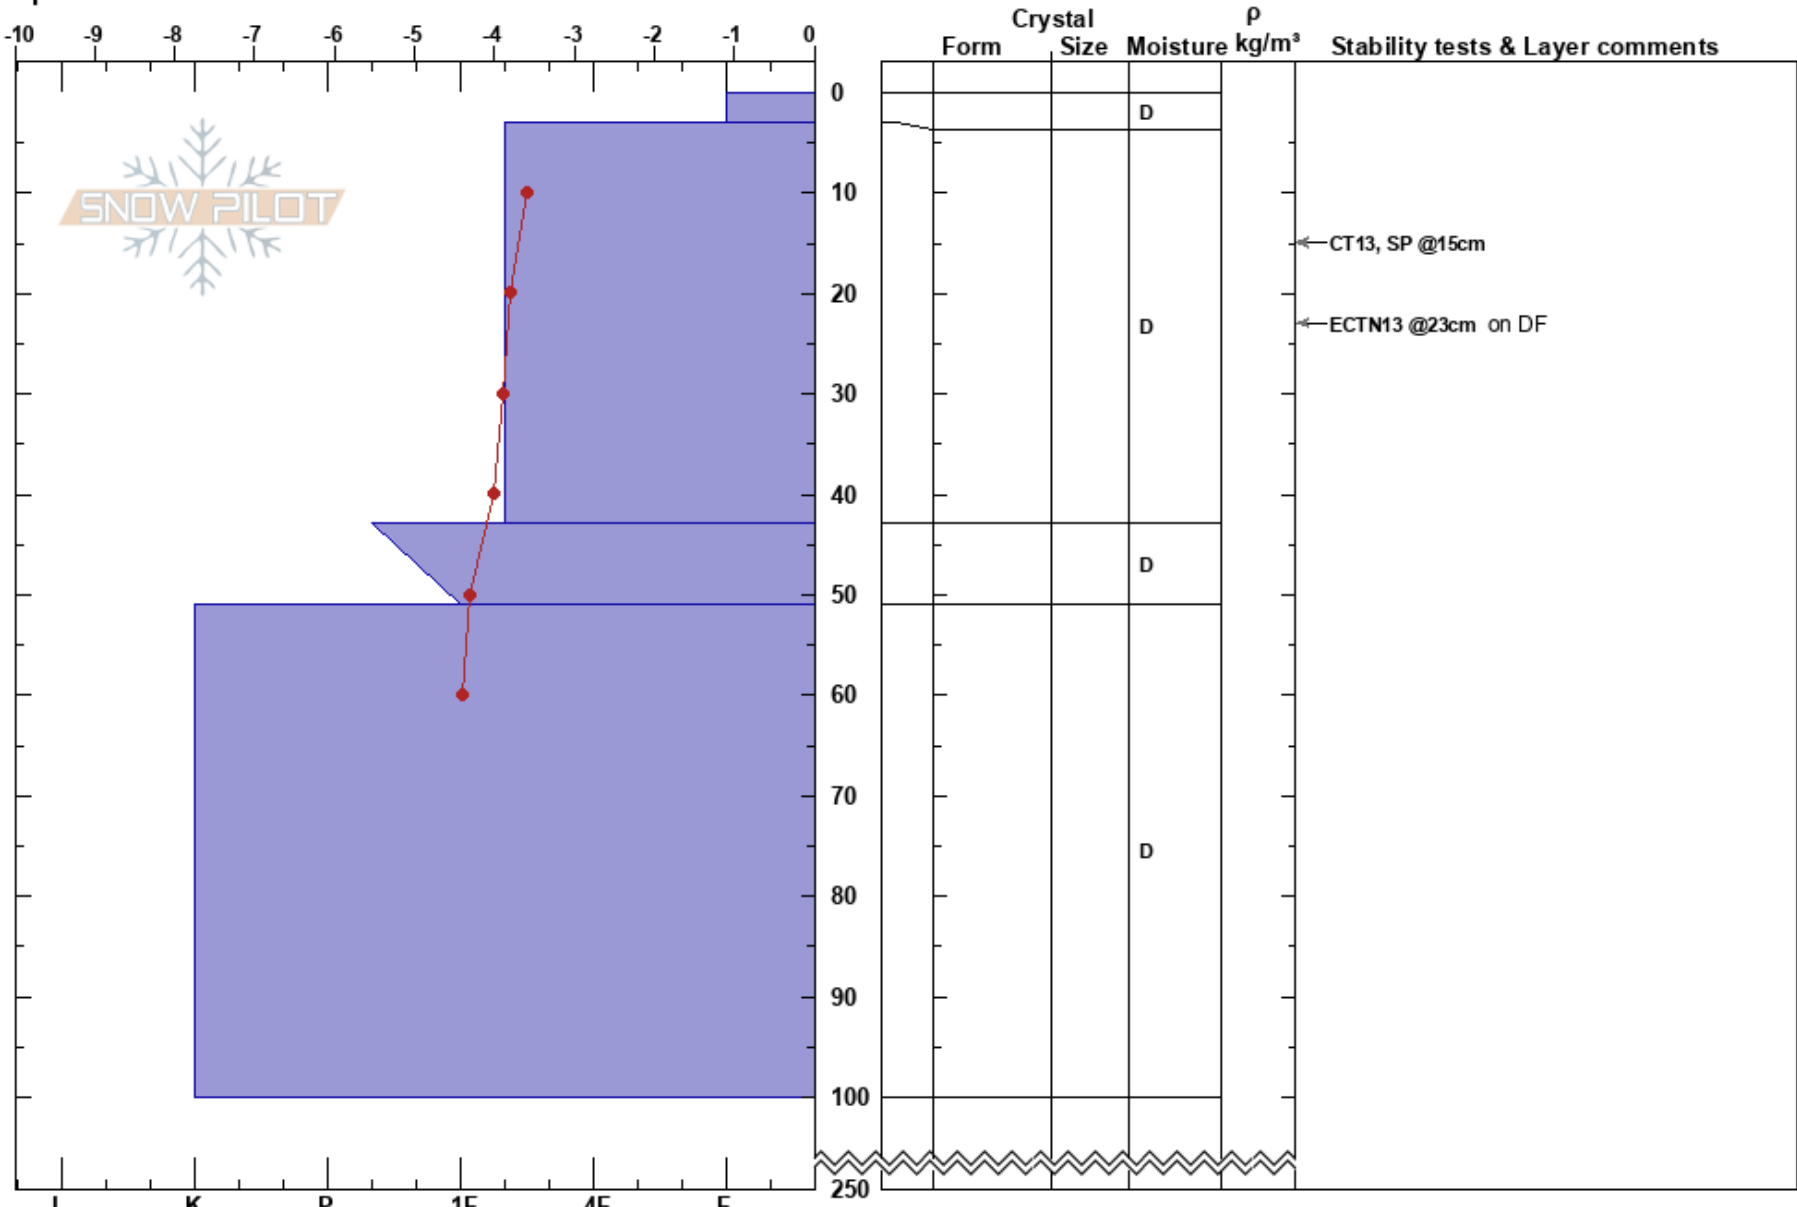

Vassi SE
 Abisko Nuolja
 Abisko
 Sweden
 Elevation: 1050 m
 Aspect: SE
 Specifics:
 Co-ord: 68.40276N, 18.24884E
 Slope Angle: 26°
 Wind Loading: yes

Stability:
 Air Temperature: -4.3°C PF: 15 3-43cm: Problematic layer
 Sky Cover: SCT
 Precipitation: S-1
 Wind: W Light Breeze