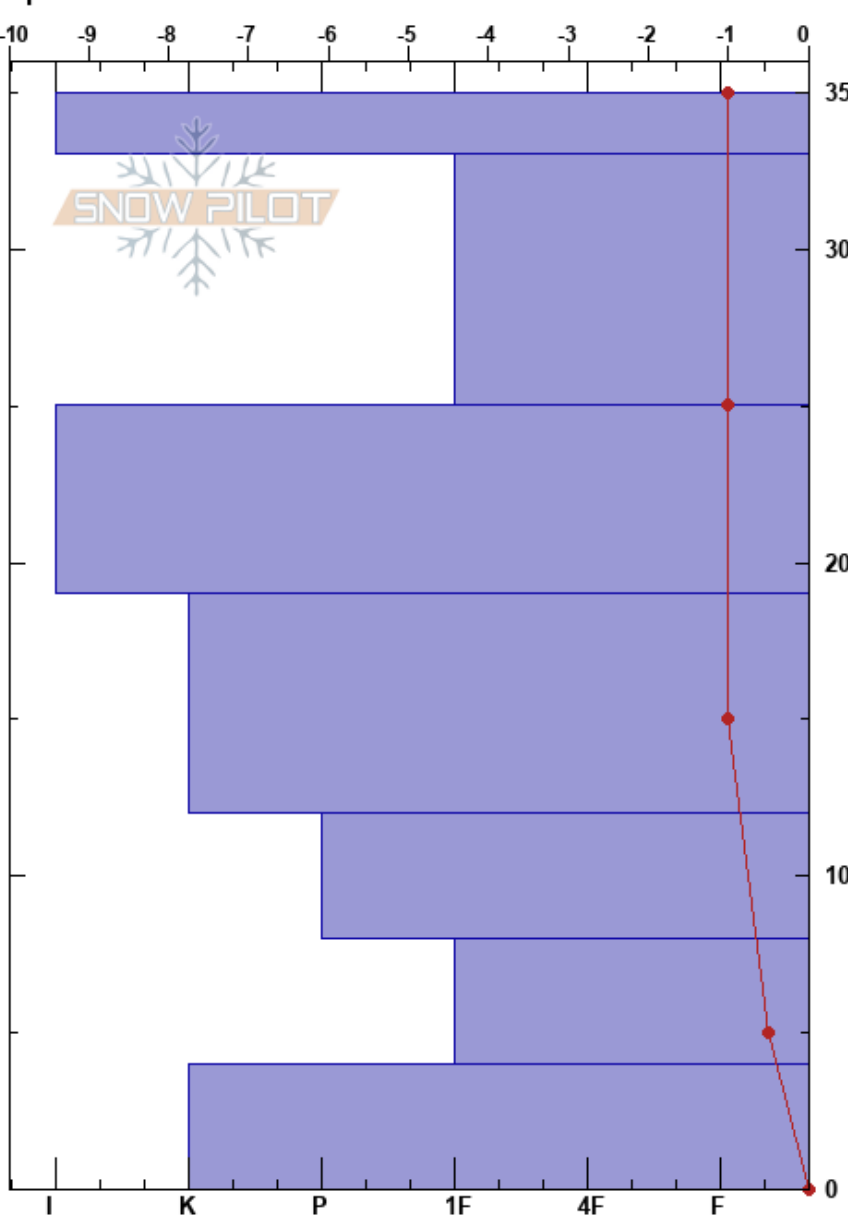

Camera\_455  
 Oslo area  
 Norway  
 Elevation: 557 m  
 Aspect: 89°  
 Specifics:

Catherine Breen  
 23/02/2020 - 13:45  
 Co-ord: 32V 583714E 6673788N  
 Slope Angle: 17°  
 Wind Loading:

Stability:  
 Air Temperature: -1°C  
 Sky Cover: FEW  
 Precipitation: NO  
 Wind: Calm

HS:35  
 35-33cm: ice layer  
 25-19cm: Problematic layer

Form	Crystal		Moisture	$\rho$ kg/m <sup>3</sup>	Stability tests & Layer comments
	Size				
■			V-S		35-33cm: ice layer
				306	
⊕	1-10		V		
■			V	333	
⊙⊙	1-5		V		
⊙⊙			V		
⊕	1-10		V-S		
■			V-S		

Notes: Lots of deadfall