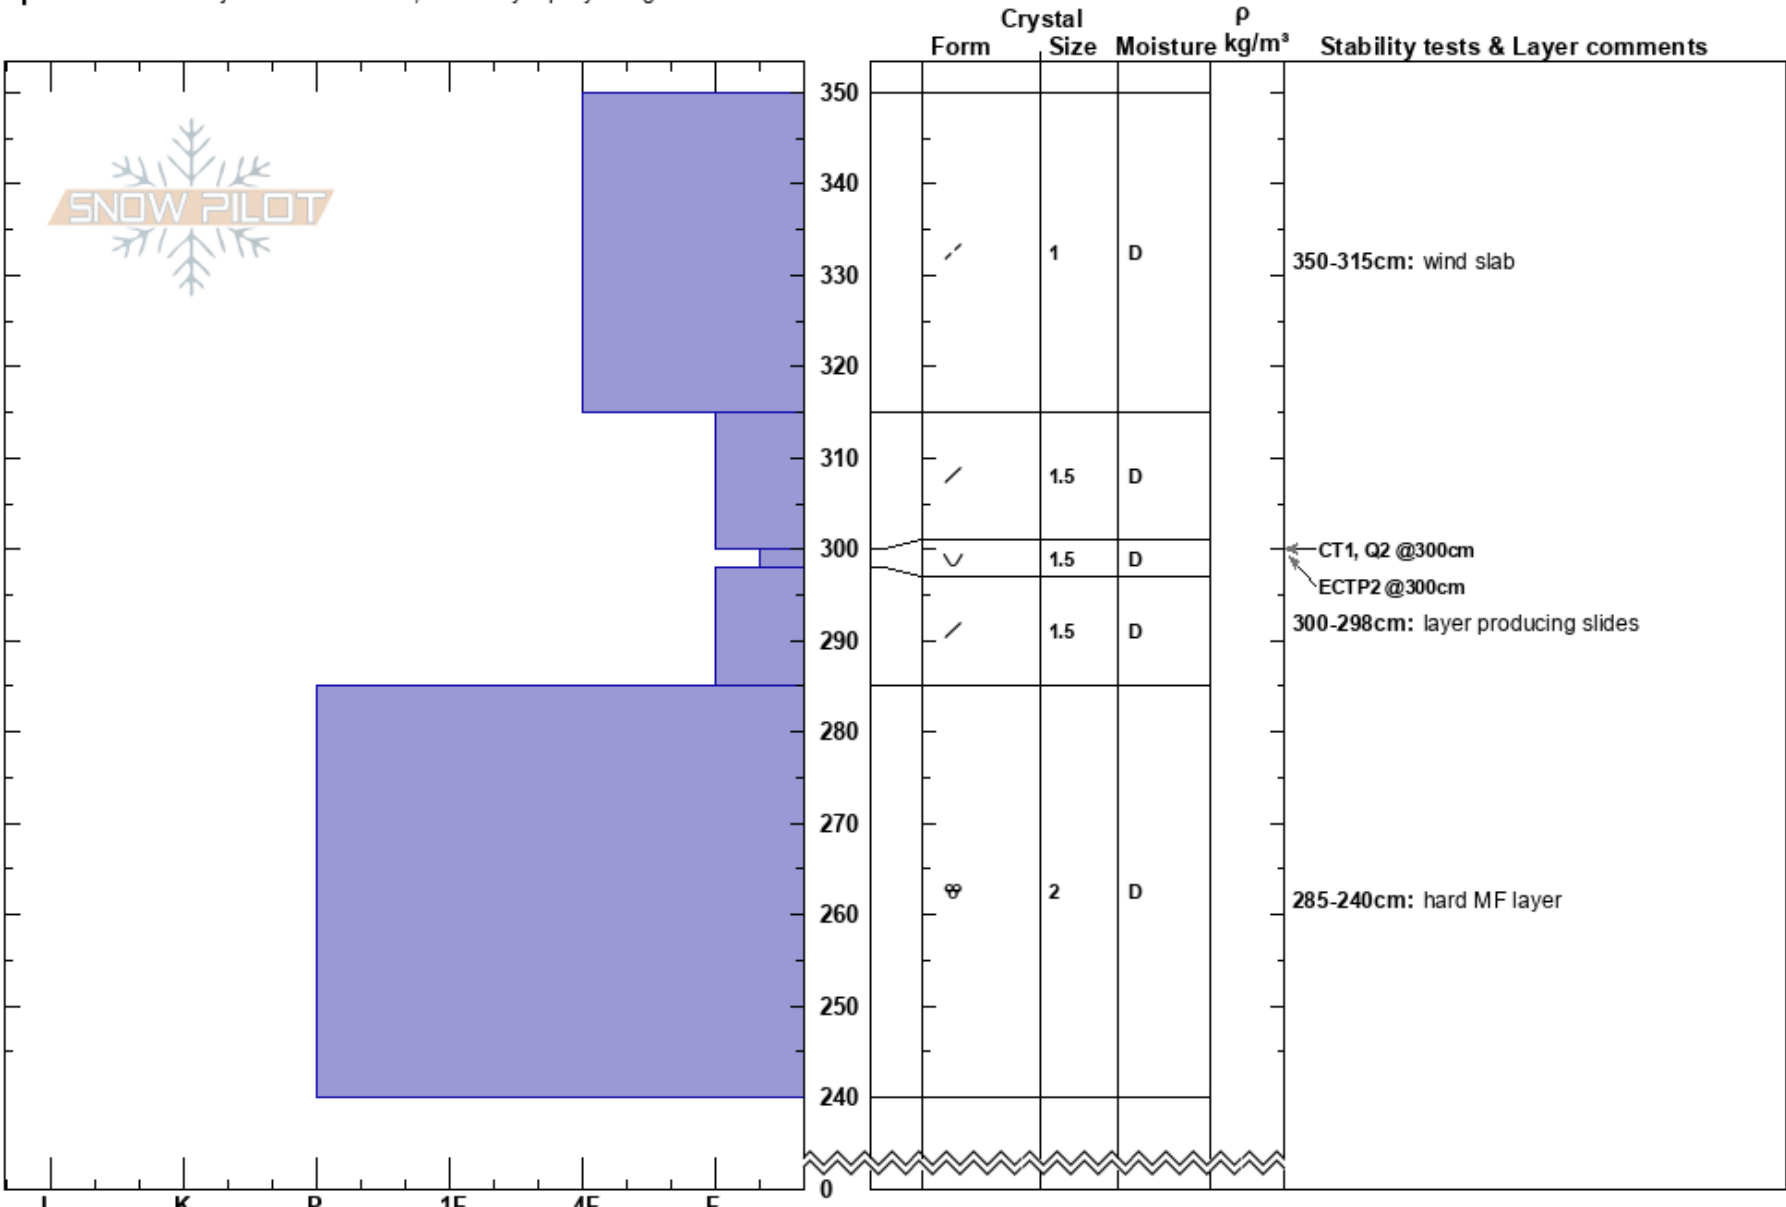

Vitosha-Stenata-Spas d Momchil Panayotov
 18/03/2017 - 11:30
 Bulgaria
Elevation: 1870 m
Aspect: NE
Specifics: Pit is adjacent to avalanche; Instability rapidly rising

Stability: Poor
Air Temperature: 3°C
Sky Cover: CLR
Precipitation: NO
Wind: SW Strong

HS: 350
PF: 20
Layer Notes:
 350-315cm: wind slab
 350-315cm: Problematic layer
 300-298cm: layer producing slides
 285-240cm: hard MF layer

Notes: human-triggered slab with depth 50 cm