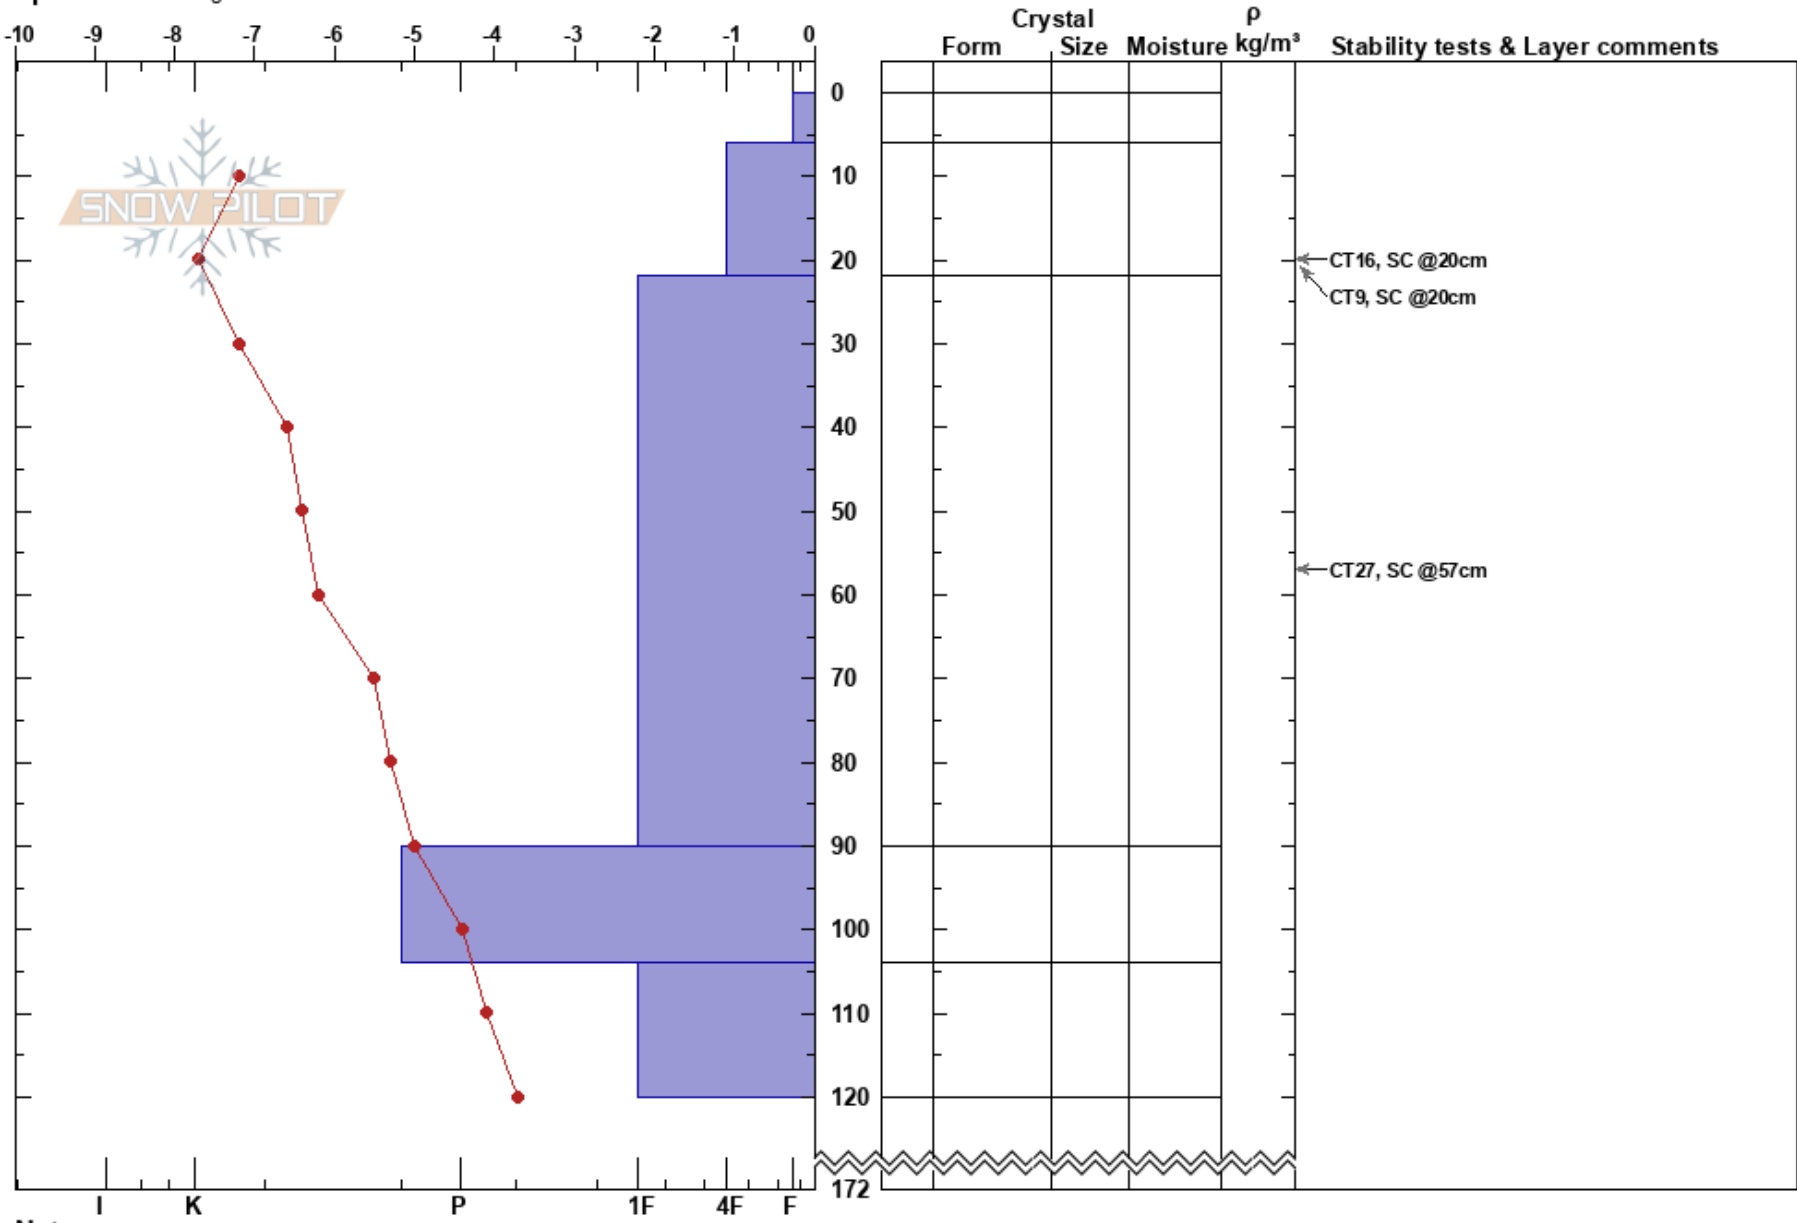

Dogtooth profile
 purcell
 BC
 Elevation: 2050 m
 Aspect:
 Specifics: Pit dug in a Ski Area

Ryan Harvey
 27/01/2020 - 12:15
 Co-ord: 51.28386N, -117.07325W
 Slope Angle: 0°
 Wind Loading:

Stability:
 Air Temperature:
 Sky Cover: SCT
 Precipitation:
 Wind: Calm

HS: 172
 PF: 35
 Layer Notes:

Notes: