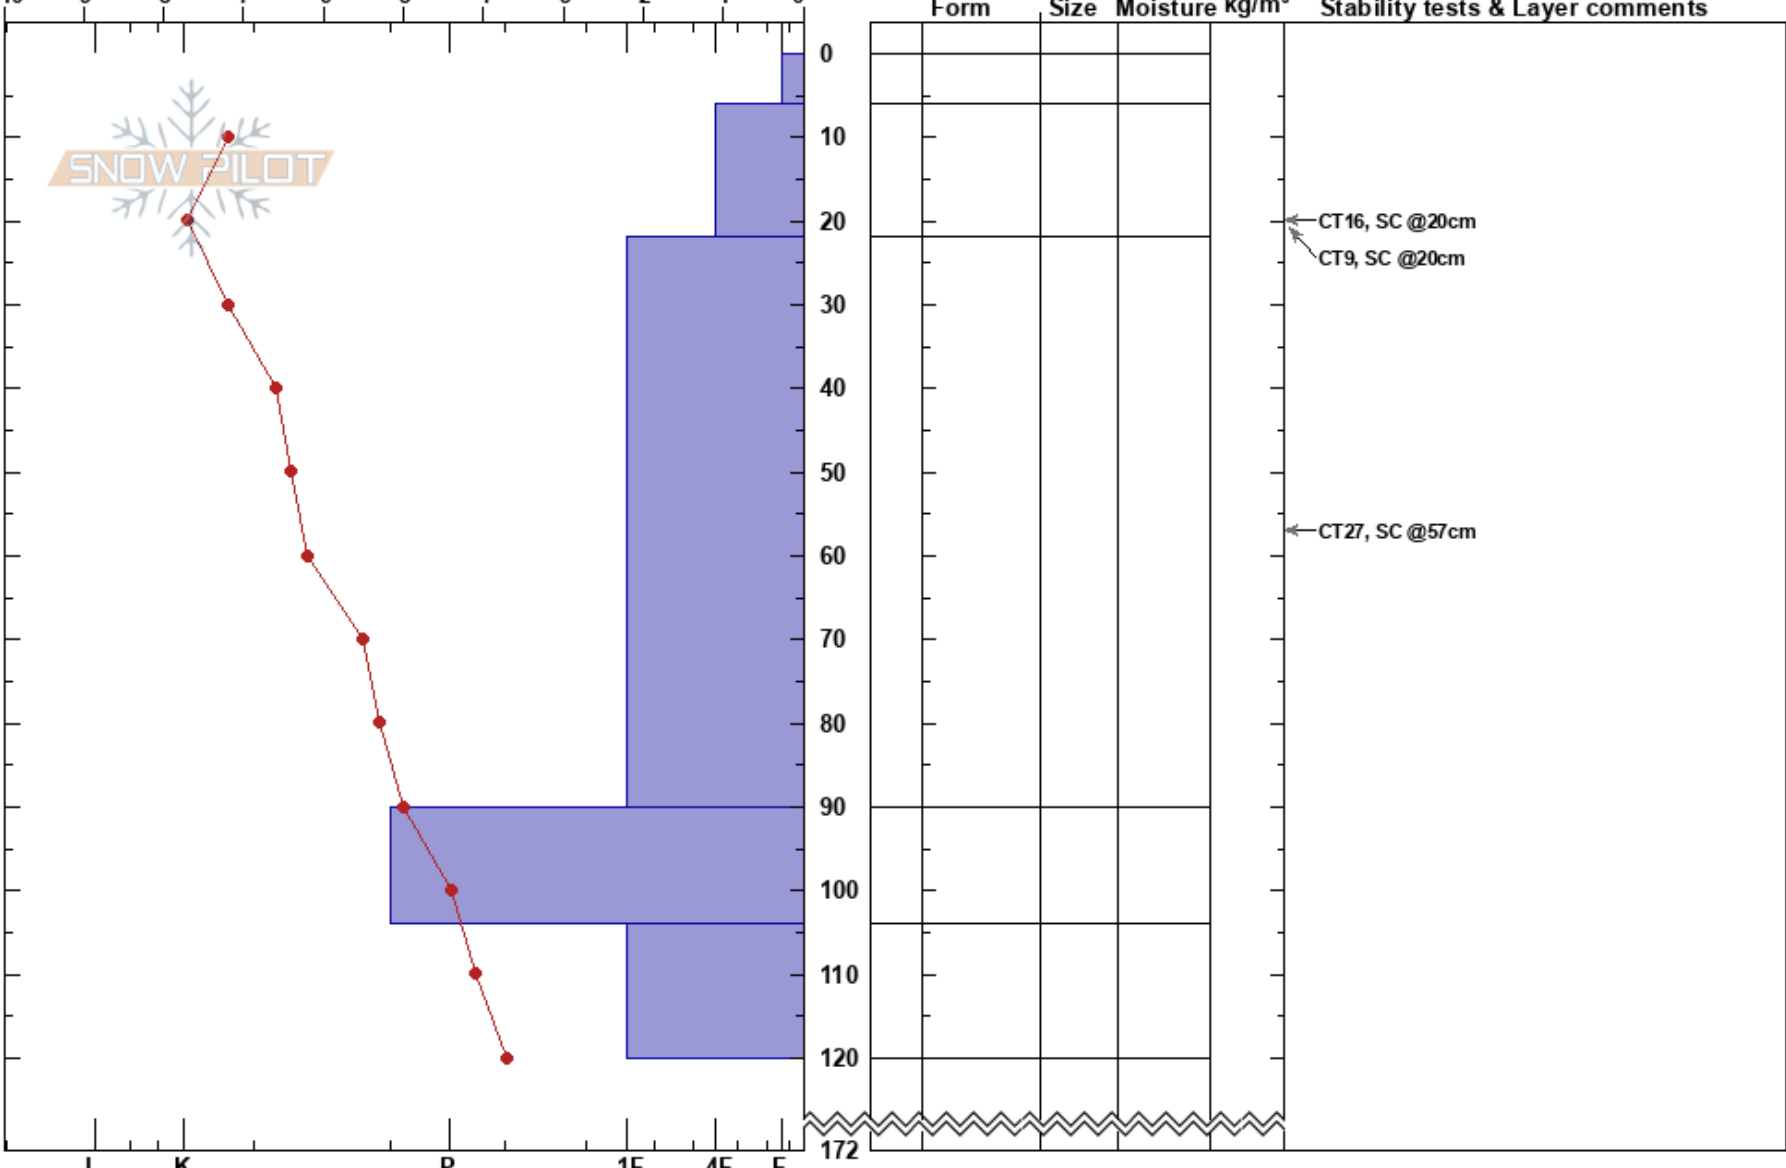

Dogtooth profile

Ryan Harvey

Stability:

HS: 172

Layer Notes:

purcell

27/01/2020 - 12:15

Air Temperature:

PF: 35

BC

Co-ord: 51.28386N, -117.07325W

Sky Cover: SCT

Elevation: 2050 m

Slope Angle: 0°

Precipitation:

Aspect:

Wind Loading:

Wind: Calm

Specifics: Pit dug in a Ski Area

Notes:

Height (cm)	Crystal		Moisture	$\rho$ kg/m <sup>3</sup>	Stability tests & Layer comments
	Form	Size			
0					
10					
20					← CT16, SC @ 20cm ← CT9, SC @ 20cm
30					
40					
50					
60					
70					
80					
90					
100					
110					
120					
172					