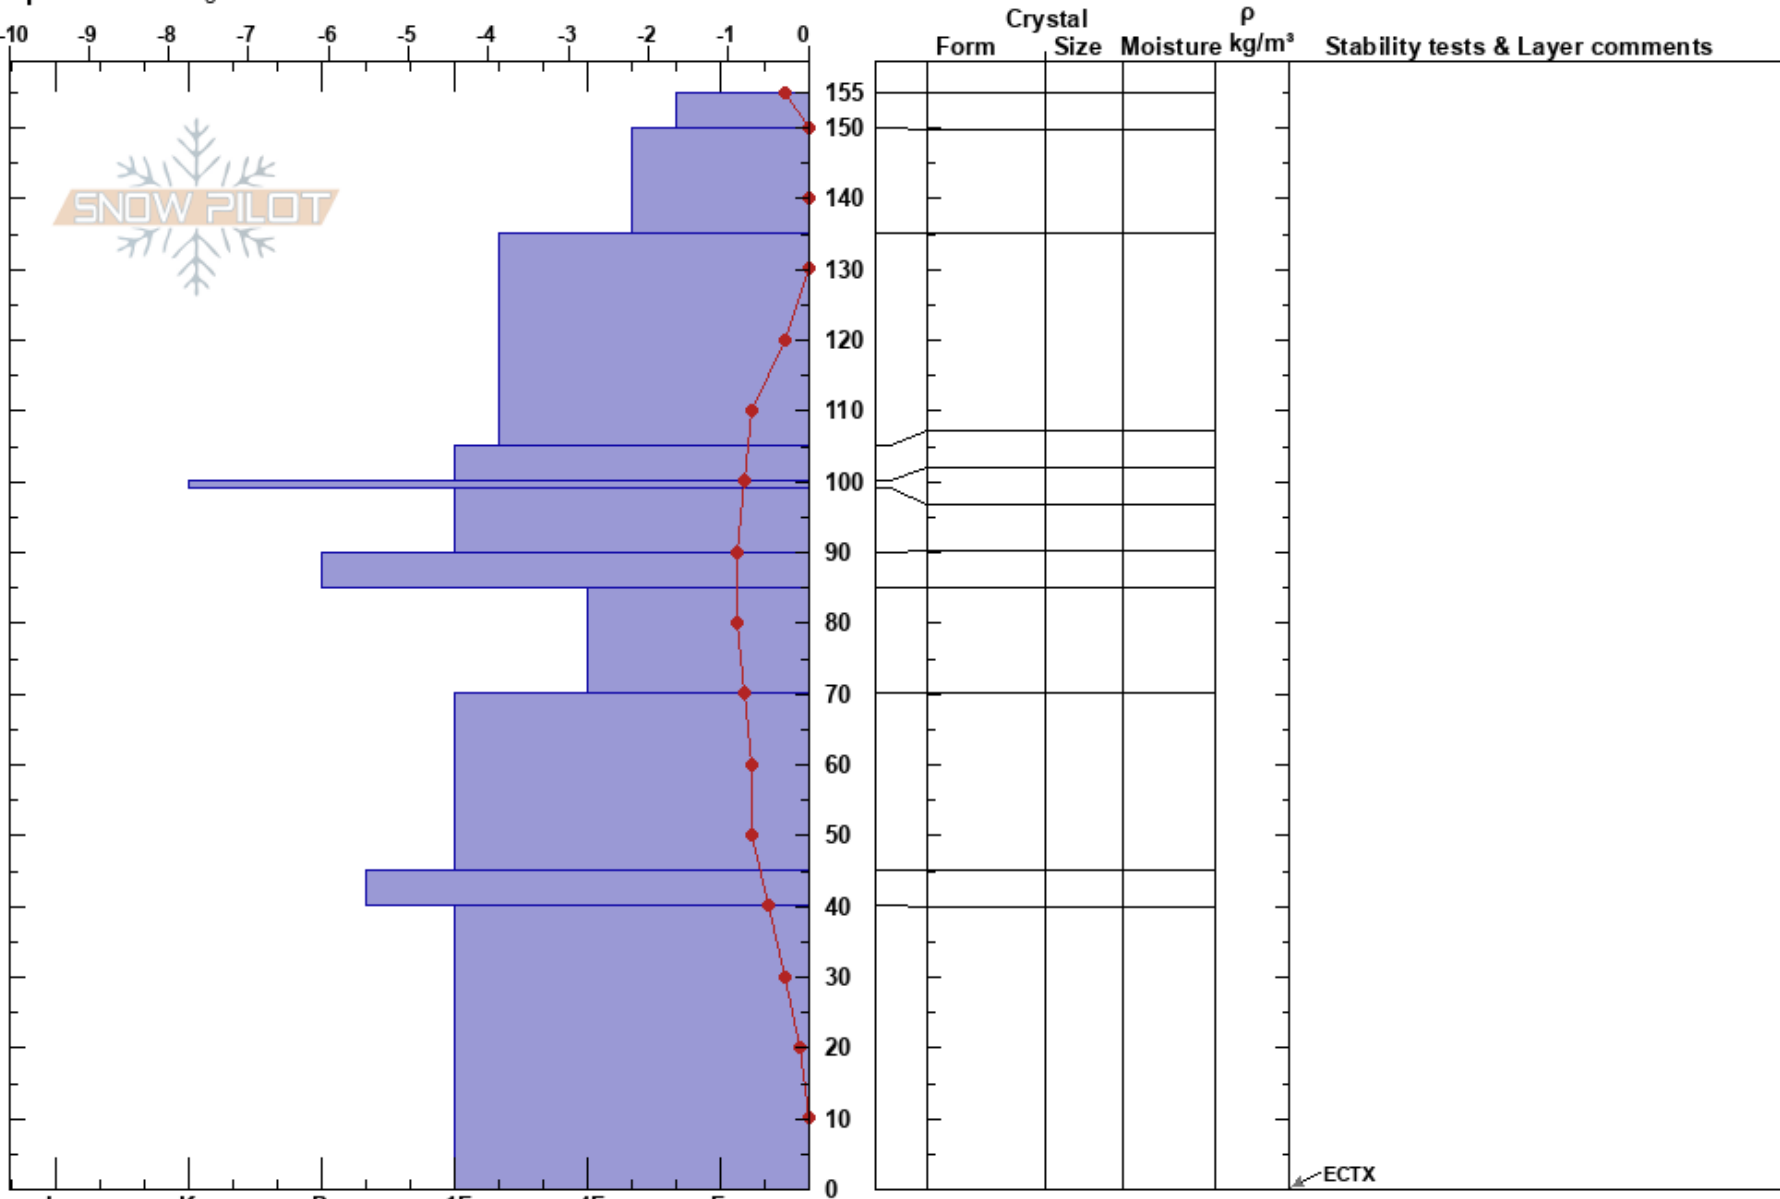

baldwins
 Bridger Range
 MT
 Elevation: 8000 ft
 Aspect:

Bridger Bowl
 03/15/2017 - 9:00am
 Co-ord:
 Slope Angle:
 Wind Loading:

Stability: PF: 40
 Air Temperature:
 Sky Cover: CLR
 Precipitation:
 Wind:

Layer Notes:

Specifics: Pit dug in a Ski Area

Notes: pete maleski