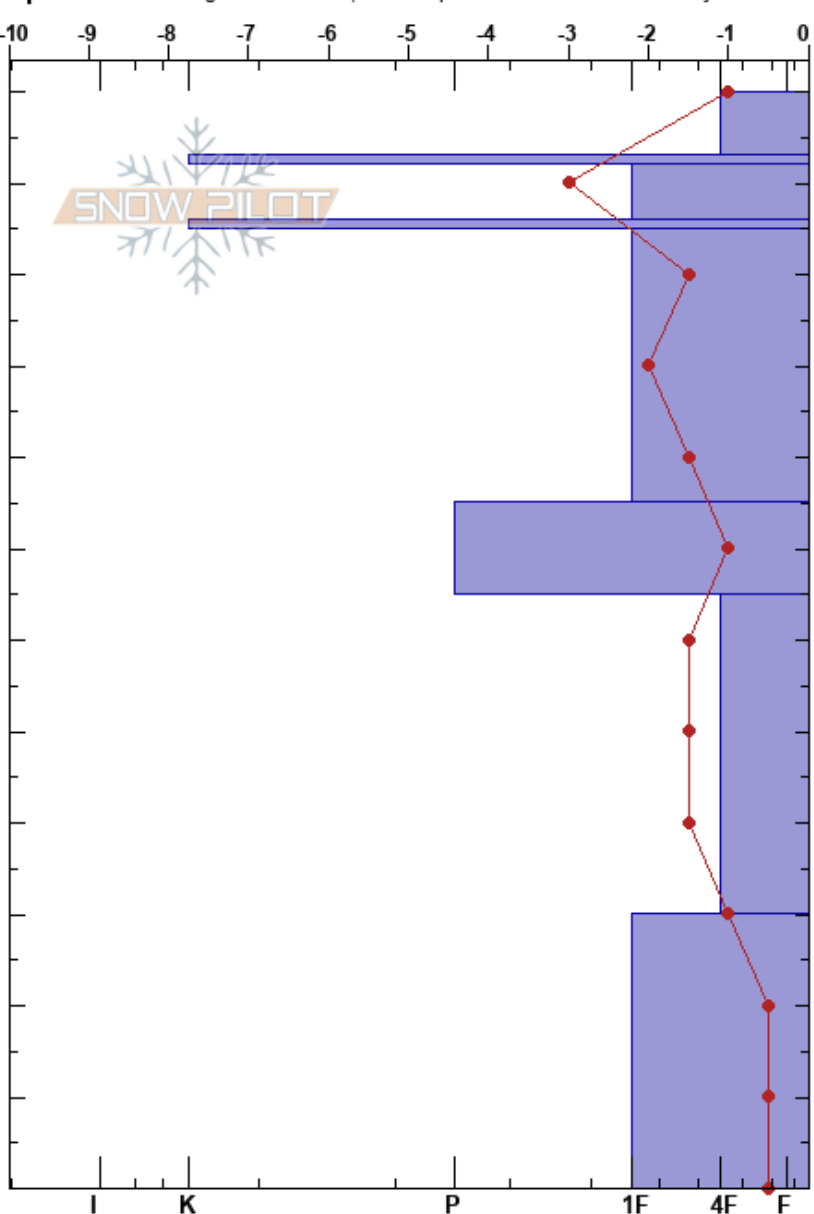

Paris Meadow
 Sunshine Village
 AB

Trevor Sangster
 04/04/2019 - 15:00
 Co-ord: 11U 584411W 5659062N
 Slope Angle: 0°
 Wind Loading:

Stability: HS: 120
 Air Temperature: 1.7°C PF: 55
 Sky Cover: OVC
 Precipitation: S2
 Wind: W Light Breeze

Layer Notes:

Elevation: 2324 m
 Aspect:

Specifics: Pit dug in a Ski Area; Pit is representative of backcountry

Depth (cm)	Crystal		Moisture	ρ kg/m ³	Stability tests & Layer comments
	Form	Size			
120	△	3			
115	•	1	D		
110	⊙	1.5			
105	⊖	1	D		
100	⊙	2	D		
90	⊖	1.5			← CT23, SC @90cm
70	□	2			
50	△	3			
30	△	3-6			
0					← CTN

Notes: Flat site near ski area. Open meadows exposed to wind, small shrubs low

Profile objective: Full profile identifying distribution and reactivity of recent MFcr