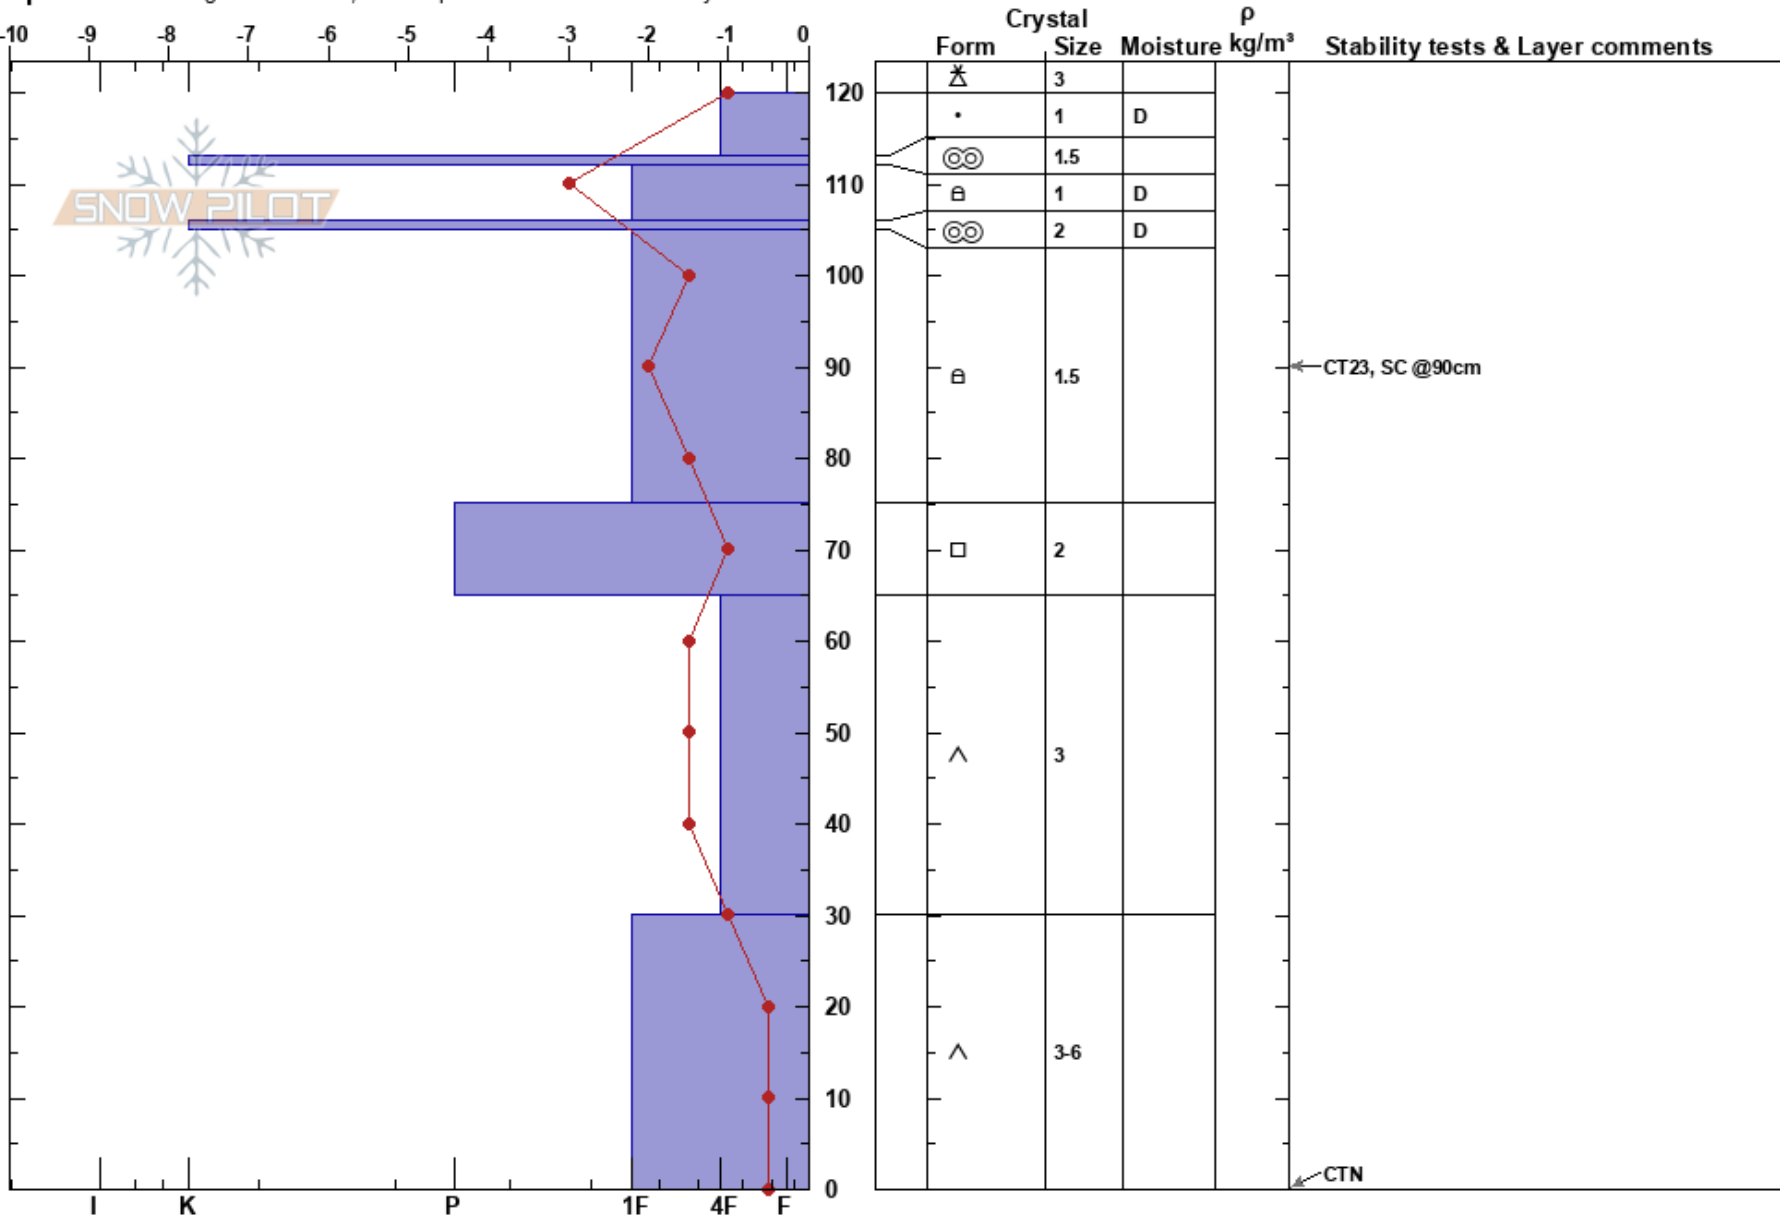

Paris Meadow
 Sunshine Village
 AB
 Elevation: 2324 m
 Aspect:

Trevor Sangster
 04/04/2019 - 15:00
 Co-ord: 11U 584411W 5659062N
 Slope Angle: 0°
 Wind Loading:

Stability: HS: 120
 Air Temperature: 1.7°C PF: 55
 Sky Cover: OVC
 Precipitation: S2
 Wind: W Light Breeze
 Layer Notes:

Specifics: Pit dug in a Ski Area; Pit is representative of backcountry

Notes: Flat site near ski area. Open meadows exposed to wind, small shrubs low

Profile objective: Full profile identifying distribution and reactivity of recent MFcr