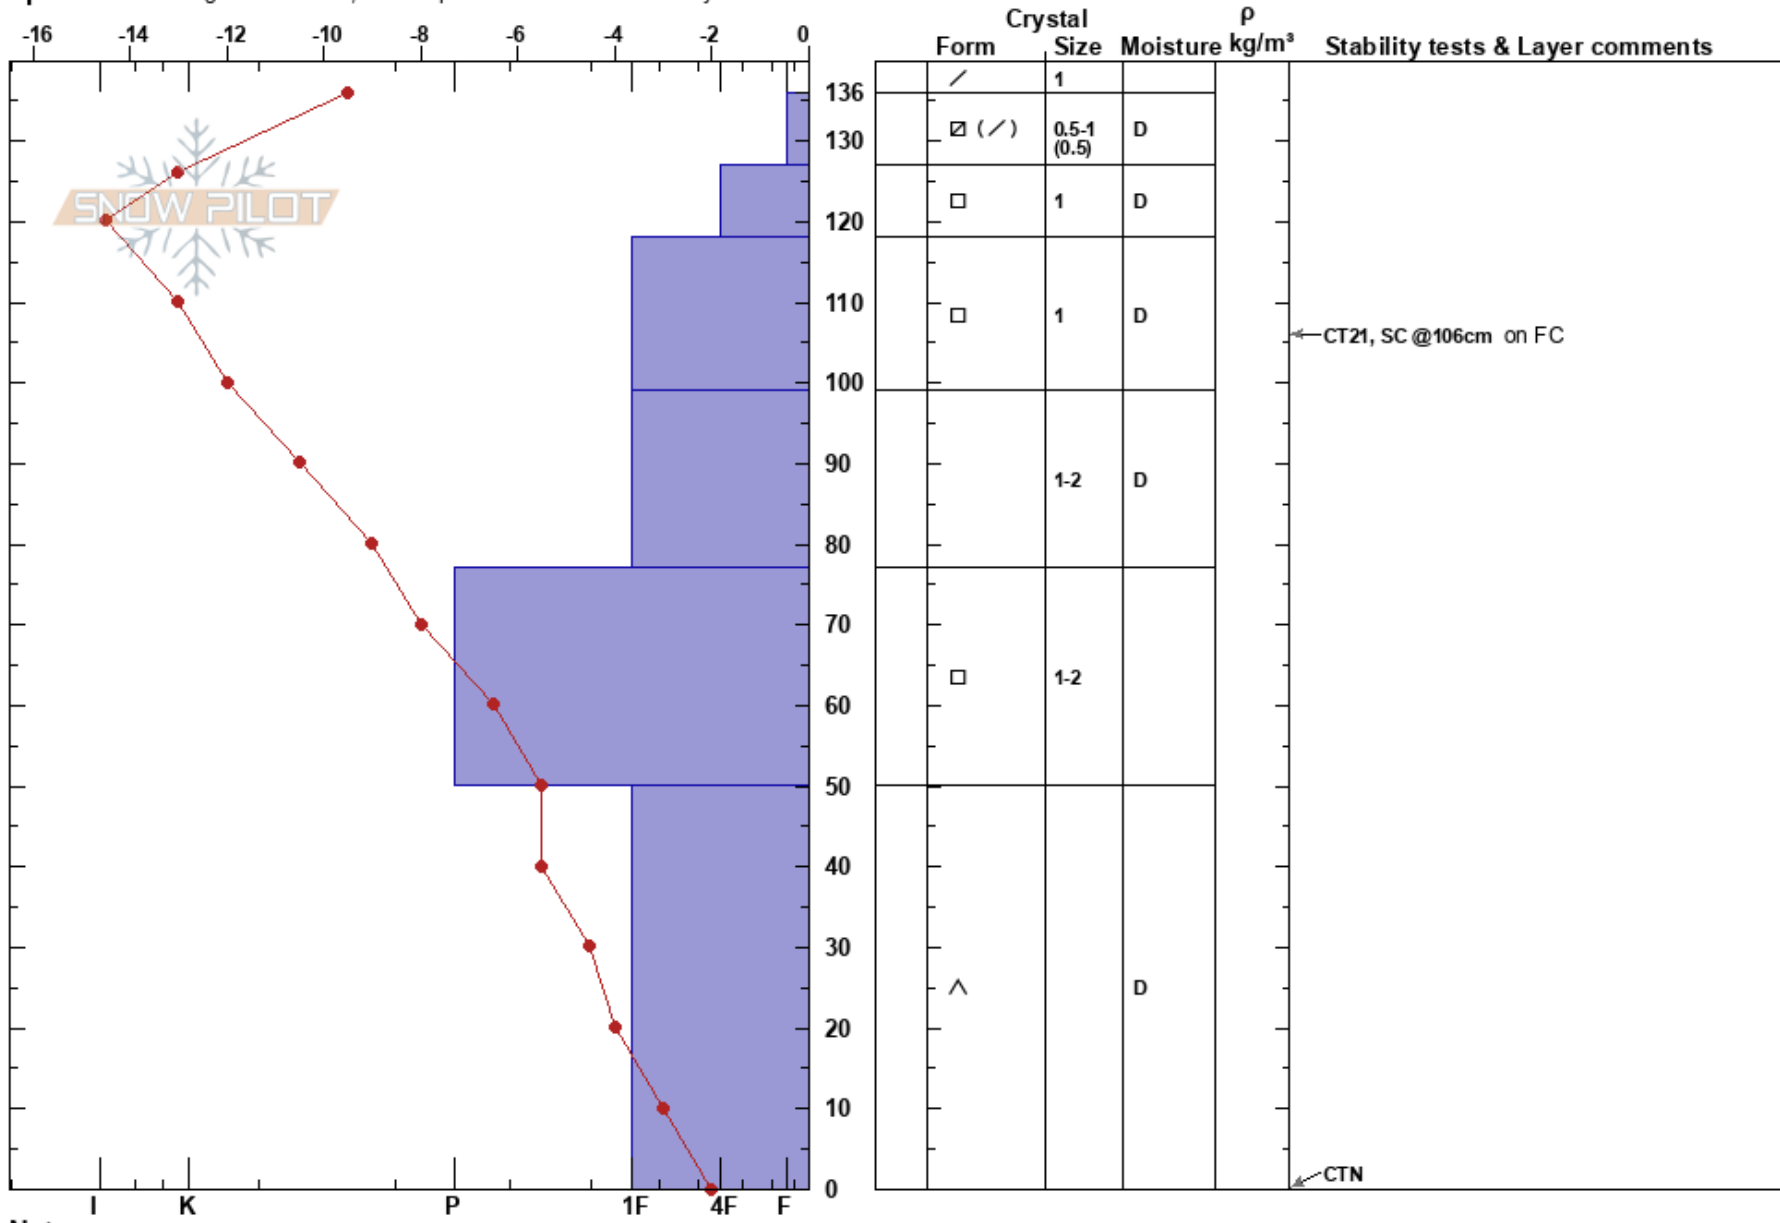

Shot Plot
 Sunshine Village
 AB
 Elevation: 2291 m
 Aspect:

Trevor Sangster
 28/02/2019 - 14:21
 Co-ord: 11U 587128W 5660662N
 Slope Angle: 0°
 Wind Loading:

Stability:
 Air Temperature: -9°C
 Sky Cover: BKN
 Precipitation: NO
 Wind: Calm

HS: 136
 Layer Notes:
 50-0cm: Problematic layer

Specifics: Pit dug in a Ski Area; Pit is representative of backcountry

Notes: Flat site in an open meadow with some vegetation.

Profile objective: Weekly full profile for organization