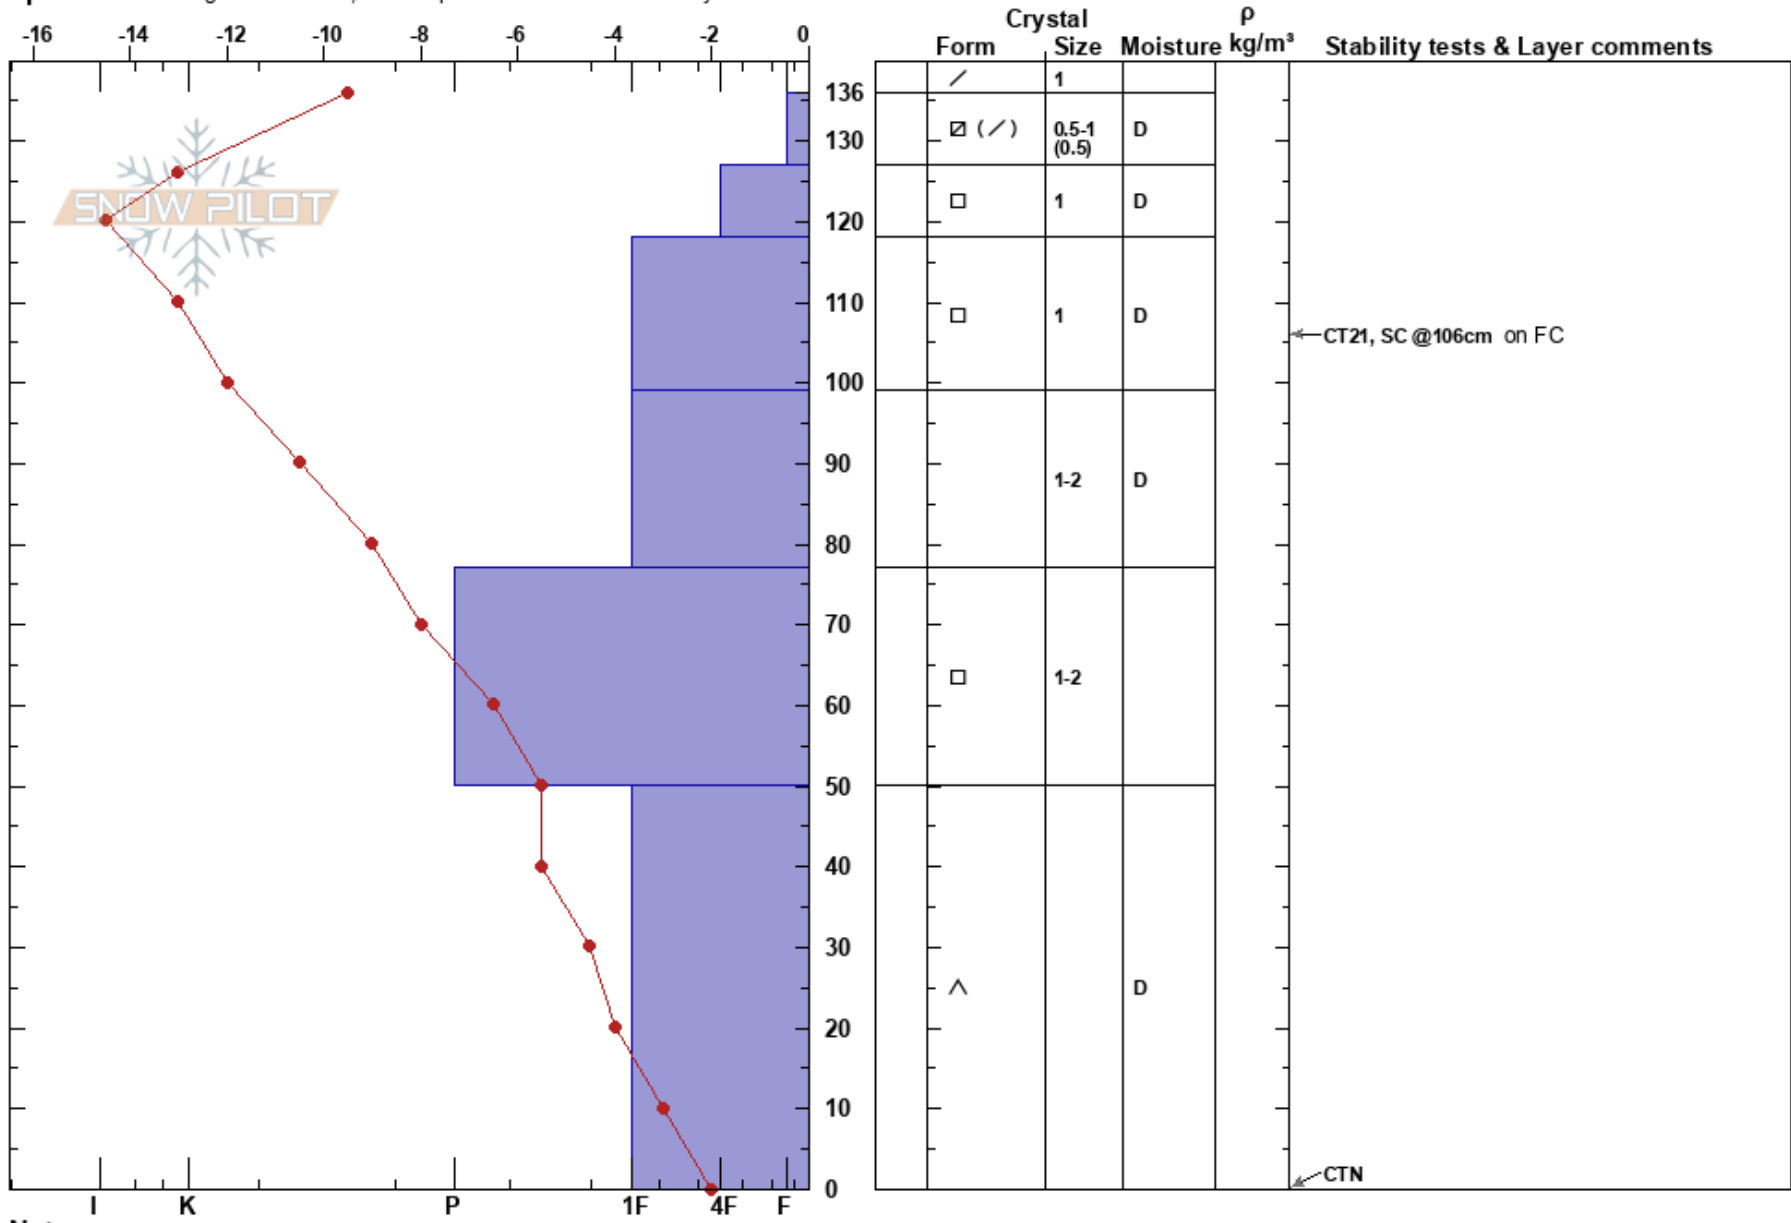

Shot Plot  
 Sunshine Village  
 AB  
 Elevation: 2291 m  
 Aspect:

Trevor Sangster  
 28/02/2019 - 14:21  
 Co-ord: 11U 587128W 5660662N  
 Slope Angle: 0°  
 Wind Loading:

Stability:  
 Air Temperature: -9°C  
 Sky Cover: BKN  
 Precipitation: NO  
 Wind: Calm

HS: 136  
 Layer Notes:  
 50-0cm: Problematic layer

Specifics: Pit dug in a Ski Area; Pit is representative of backcountry

Notes: Flat site in an open meadow with some vegetation.

Profile objective: Weekly full profile for organization