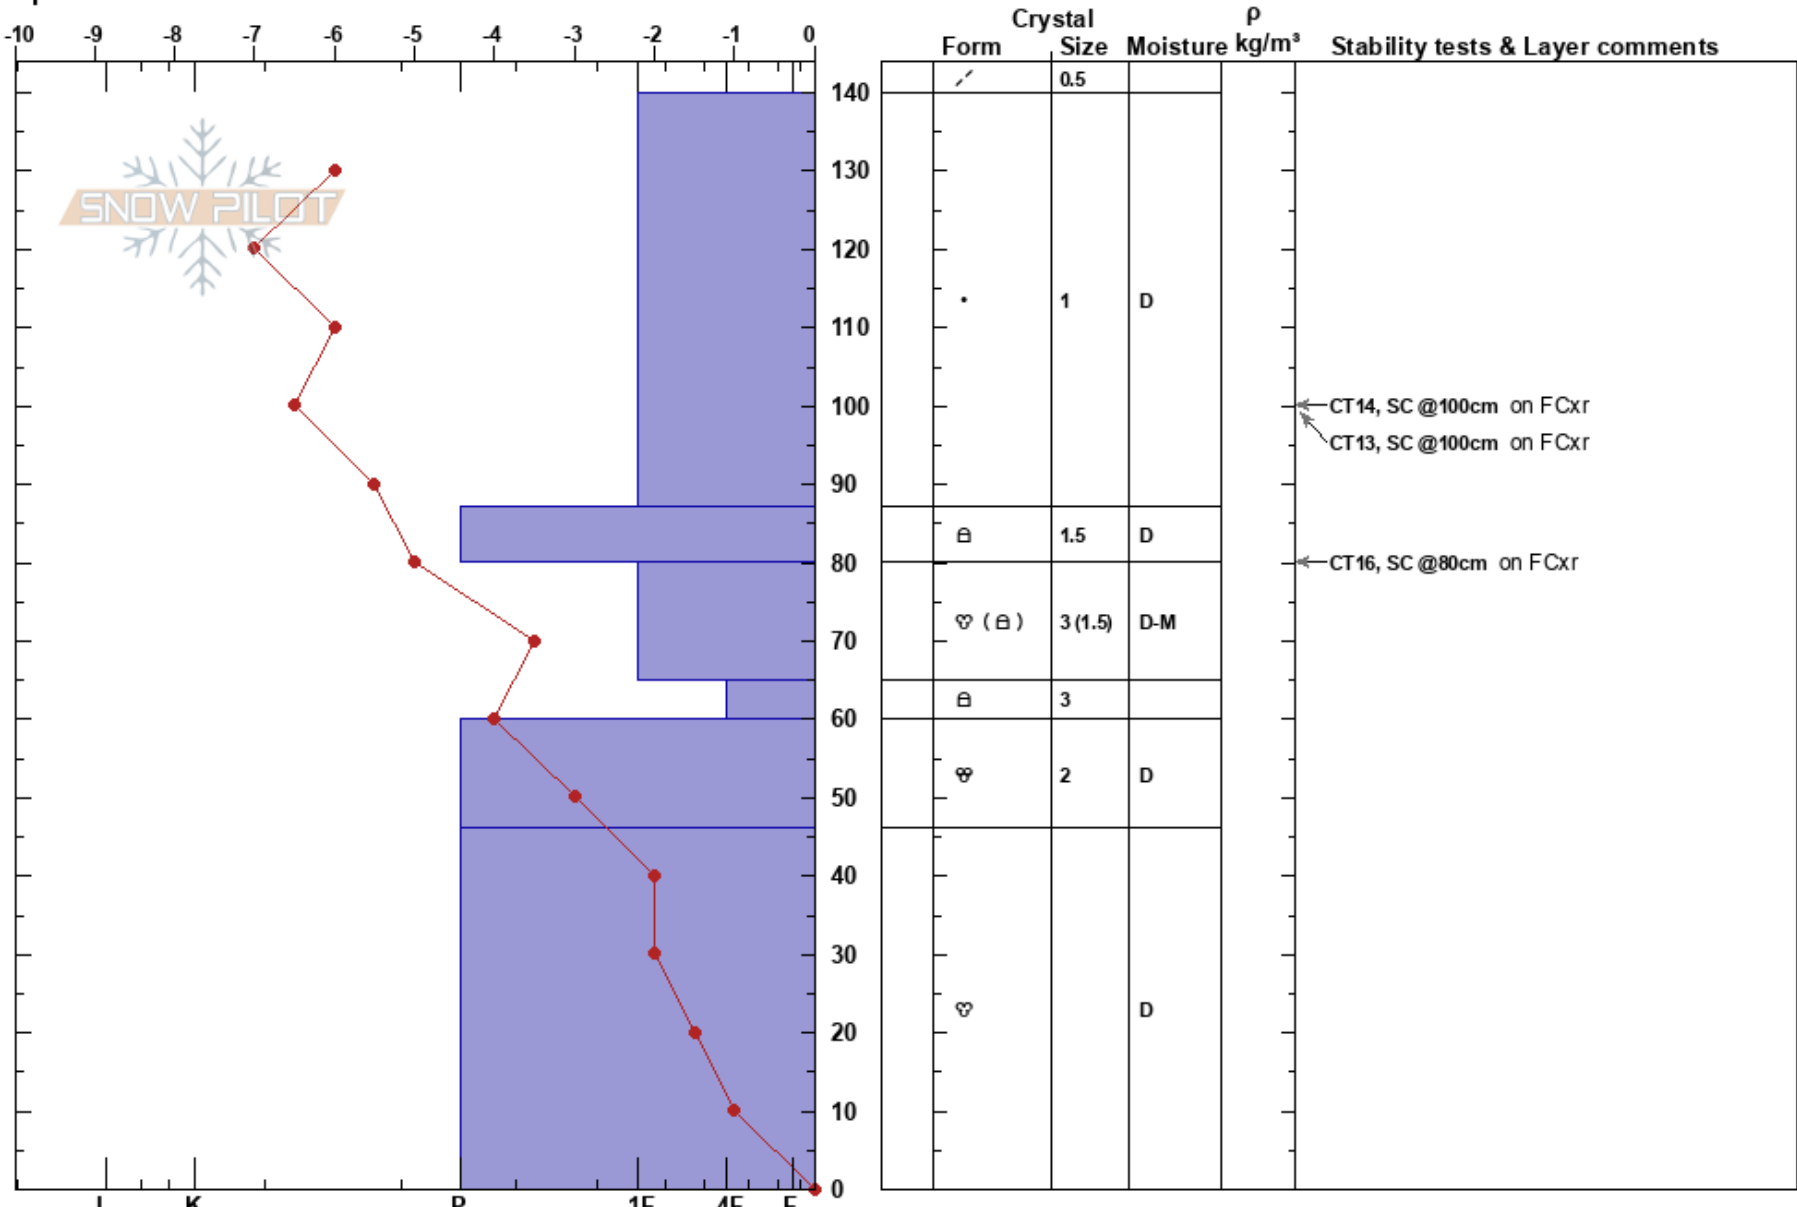

Kamui N Bowl  
 Kamui Ski Links  
 Japan  
 Elevation: 580 m  
 Aspect: N  
 Specifics:

Trevor Sangster  
 01/02/2020 - 12:00  
 Co-ord: 43.69287N, 142.22908W  
 Slope Angle: 35°  
 Wind Loading:

Stability: **HS: 140**  
**Air Temperature: -5°C** **PF: 40** 87-80cm: Problematic layer  
**Sky Cover: FEW** **PS: 10**  
**Precipitation: NO**  
**Wind: Calm**

**Notes:** Treeline feature, typically a lee feature but recently stripped by wind event. Adjacent to ski area, grassy ground cover

Profile Objective: To observe windslab formed by recent wind event and potential presence of persistent weak layer