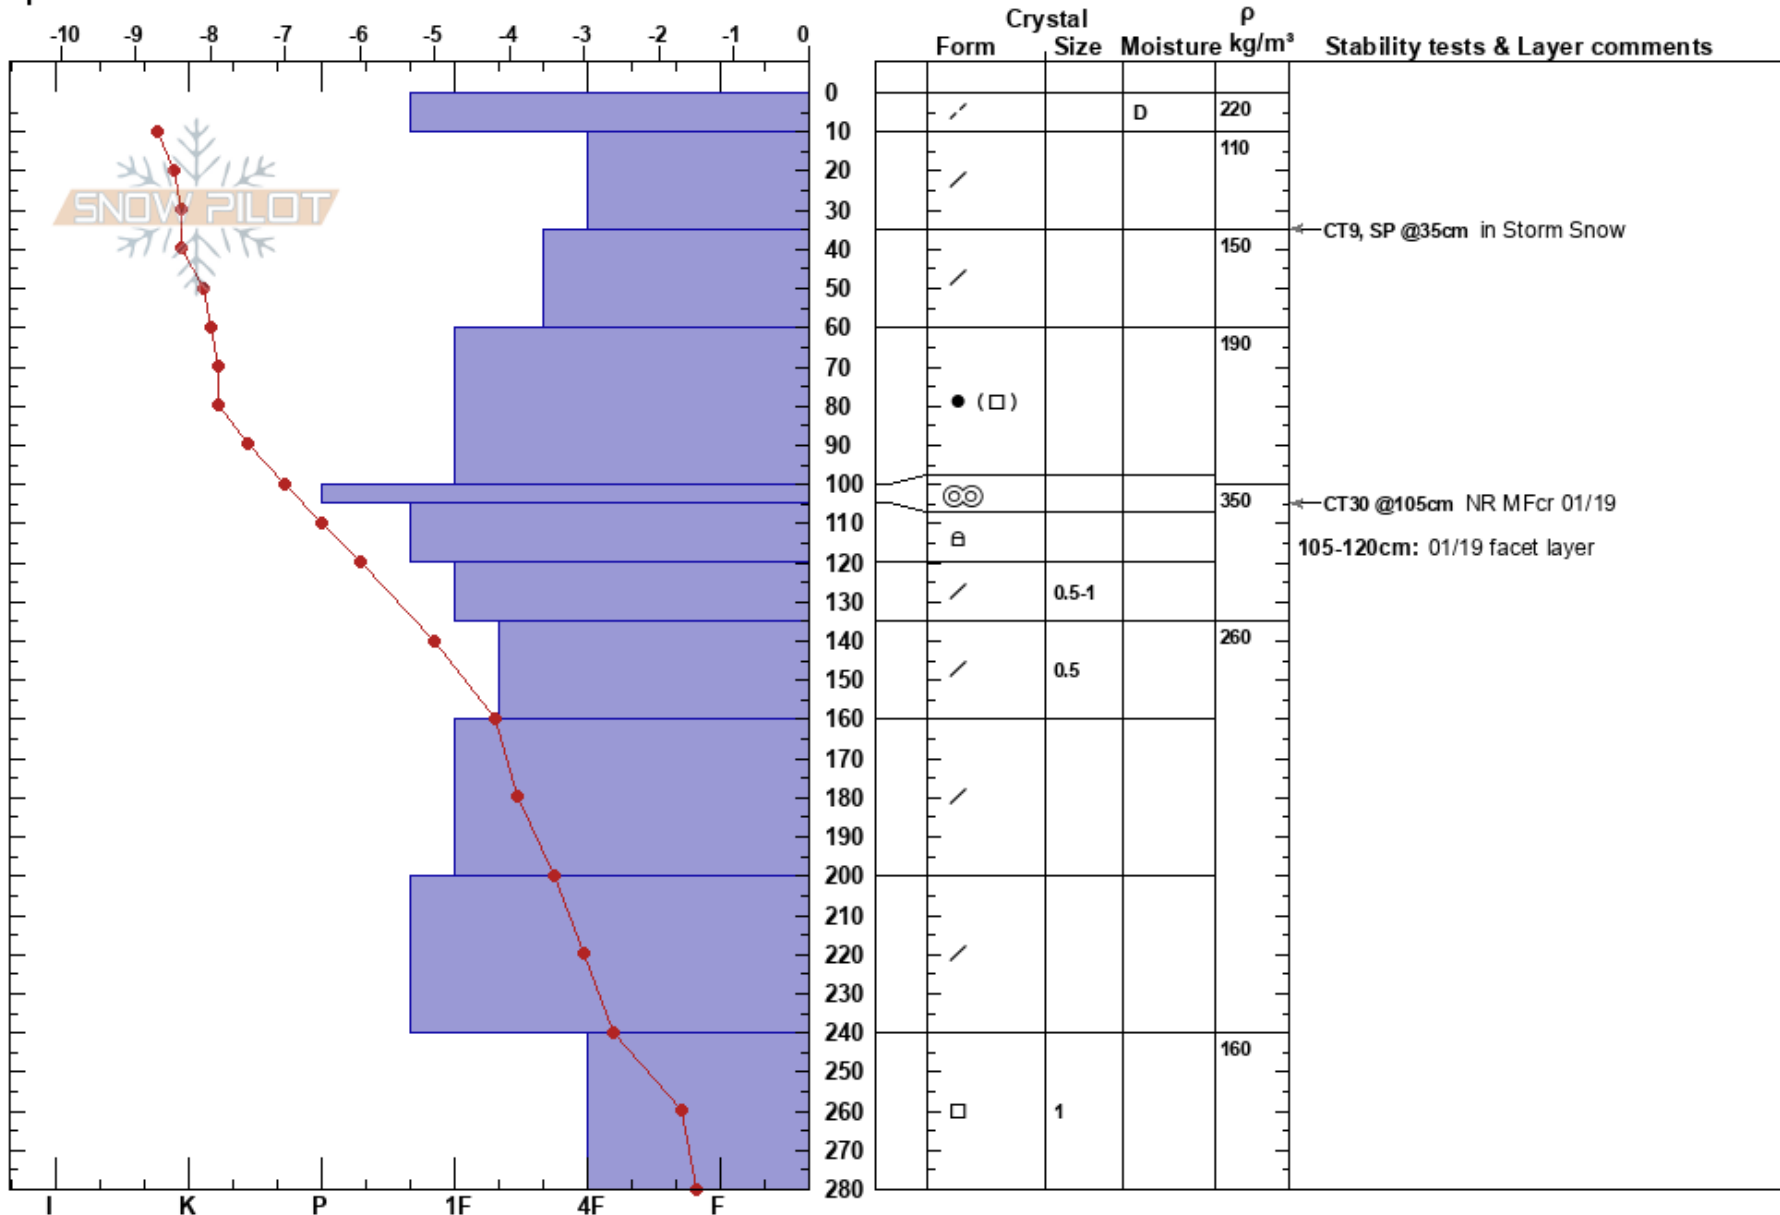

Cowboy Ridge Whistler  
 Whistler  
 BC  
 Elevation: 1900 m  
 Aspect: NE  
 Specifics:

Mustang Powder  
 30/01/2020 - 13:30  
 Co-ord:  
 Slope Angle: 31°  
 Wind Loading: previous

Stability:  
 Air Temperature: -6.7°C  
 Sky Cover: BKN  
 Precipitation: NO  
 Wind: S Moderate

HS:280  
 Layer Notes:  
 100-105cm: Problematic layer  
 105-120cm: 01/19 facet layer

Notes: Wind Loaded & Convex feature