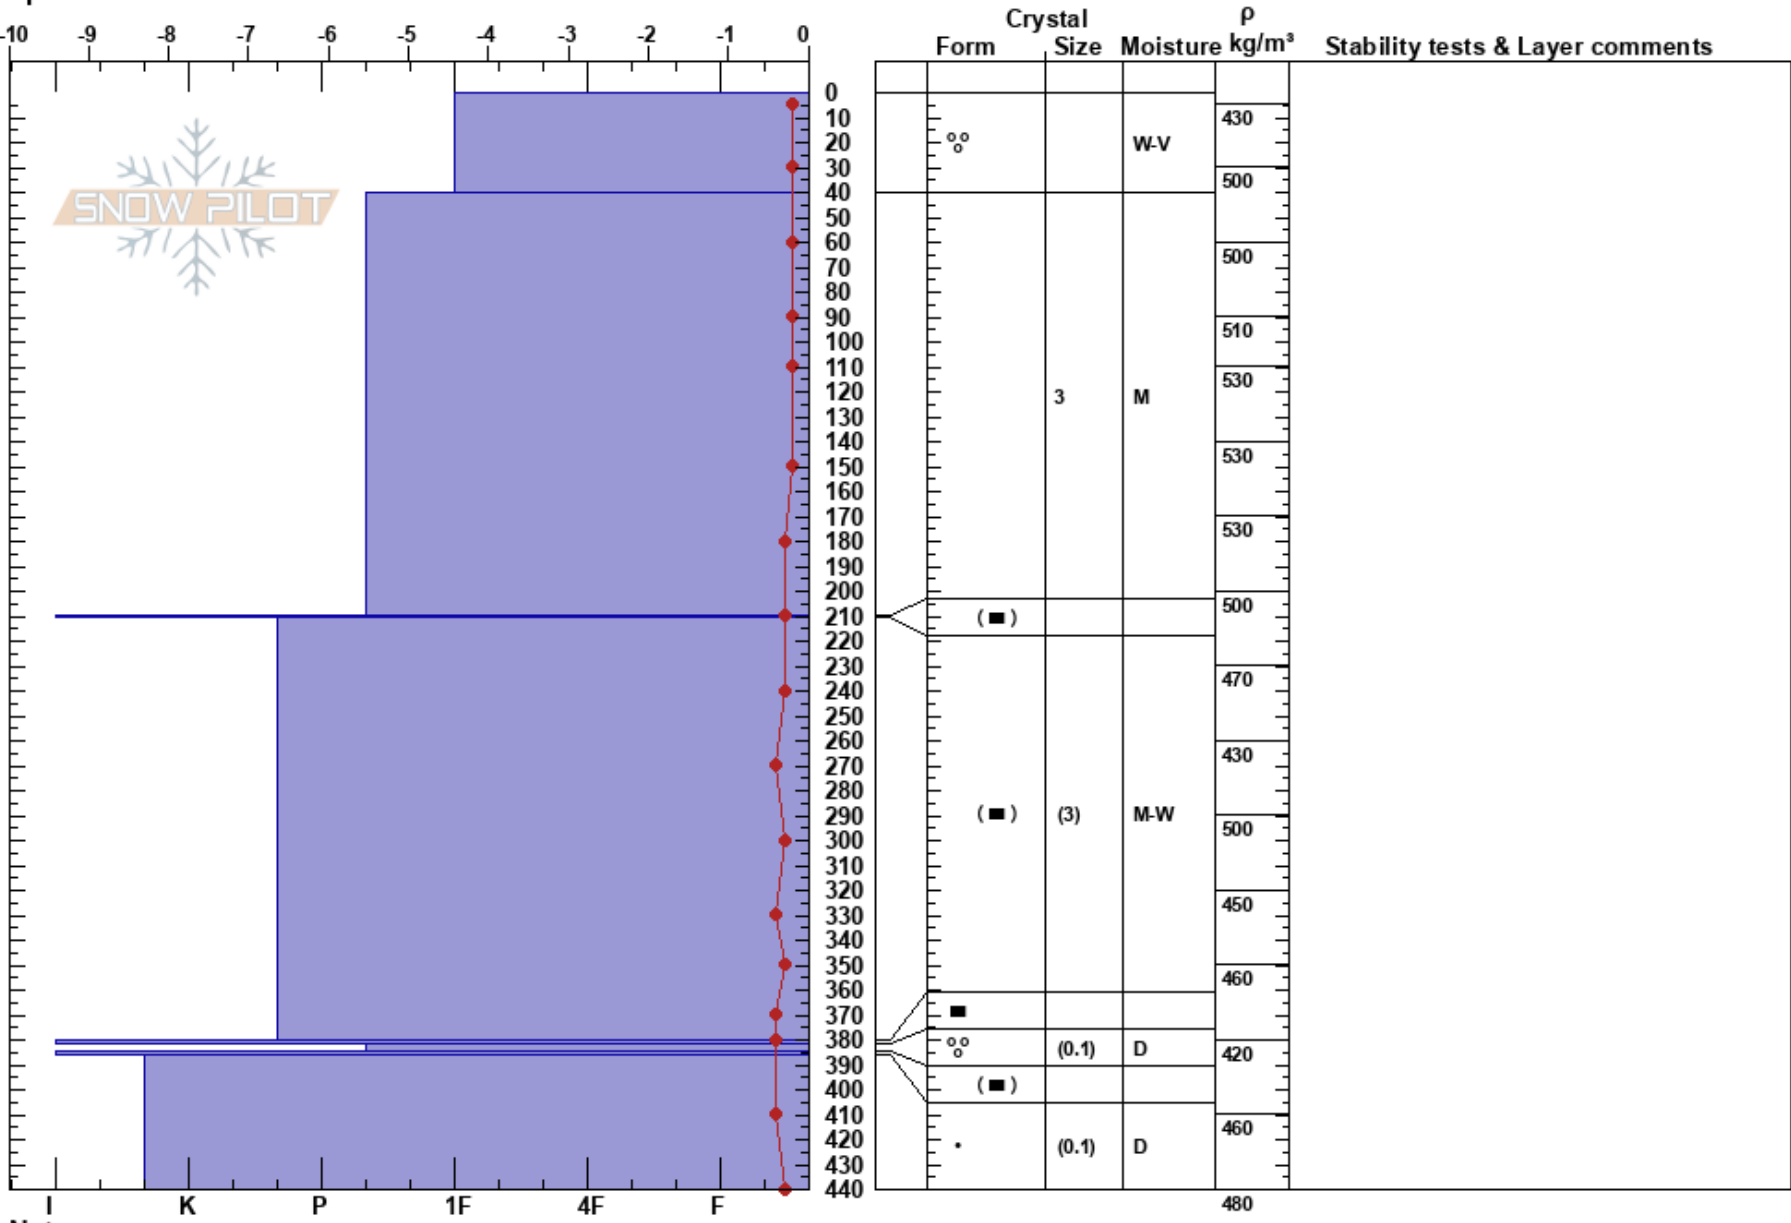

Skalafjall
 Norðanverðir Vestfirð
 Iceland
 Elevation: 605 m
 Aspect: 180°
 Specifics:

Jóhann Hannibalsson
 20/04/2020 - 16:00
 Co-ord: 66.12249N, -23.34055W
 Slope Angle: 22°
 Wind Loading:

Stability:
 Air Temperature: 2.2°C HS:440 Layer Notes:
 PF: 14
 Sky Cover: SCT
 Precipitation: NO
 Wind: