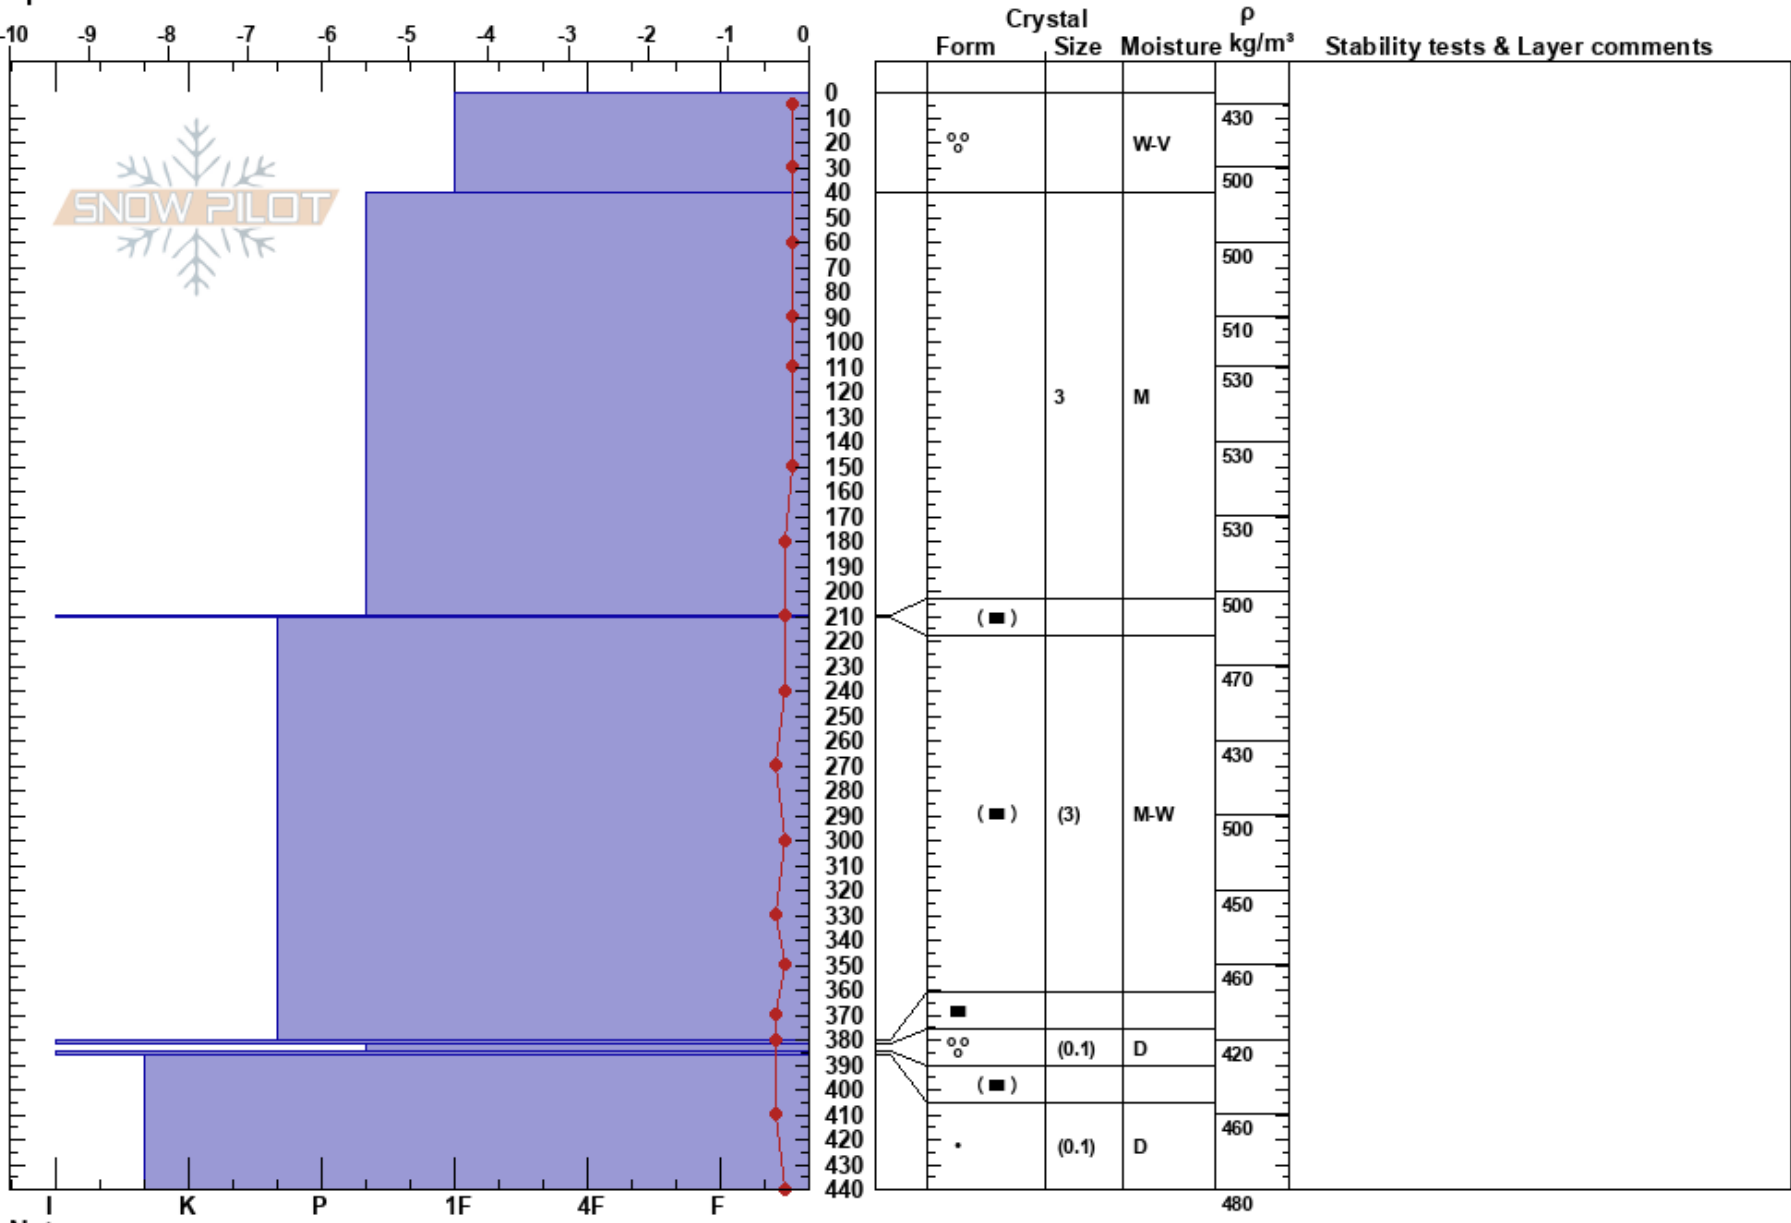

Skalafjall
 Norðanverðir Vestfirðir
 Iceland
 Elevation: 605 m
 Aspect: 180°
 Specifics:

Jóhann Hannibalsson
 20/04/2020 - 16:00
 Co-ord: 66.12249N, -23.34055W
 Slope Angle: 22°
 Wind Loading:

Stability:
 Air Temperature: 2.2°C HS:440 Layer Notes:
 PF: 14
 Sky Cover: SCT
 Precipitation: NO
 Wind: