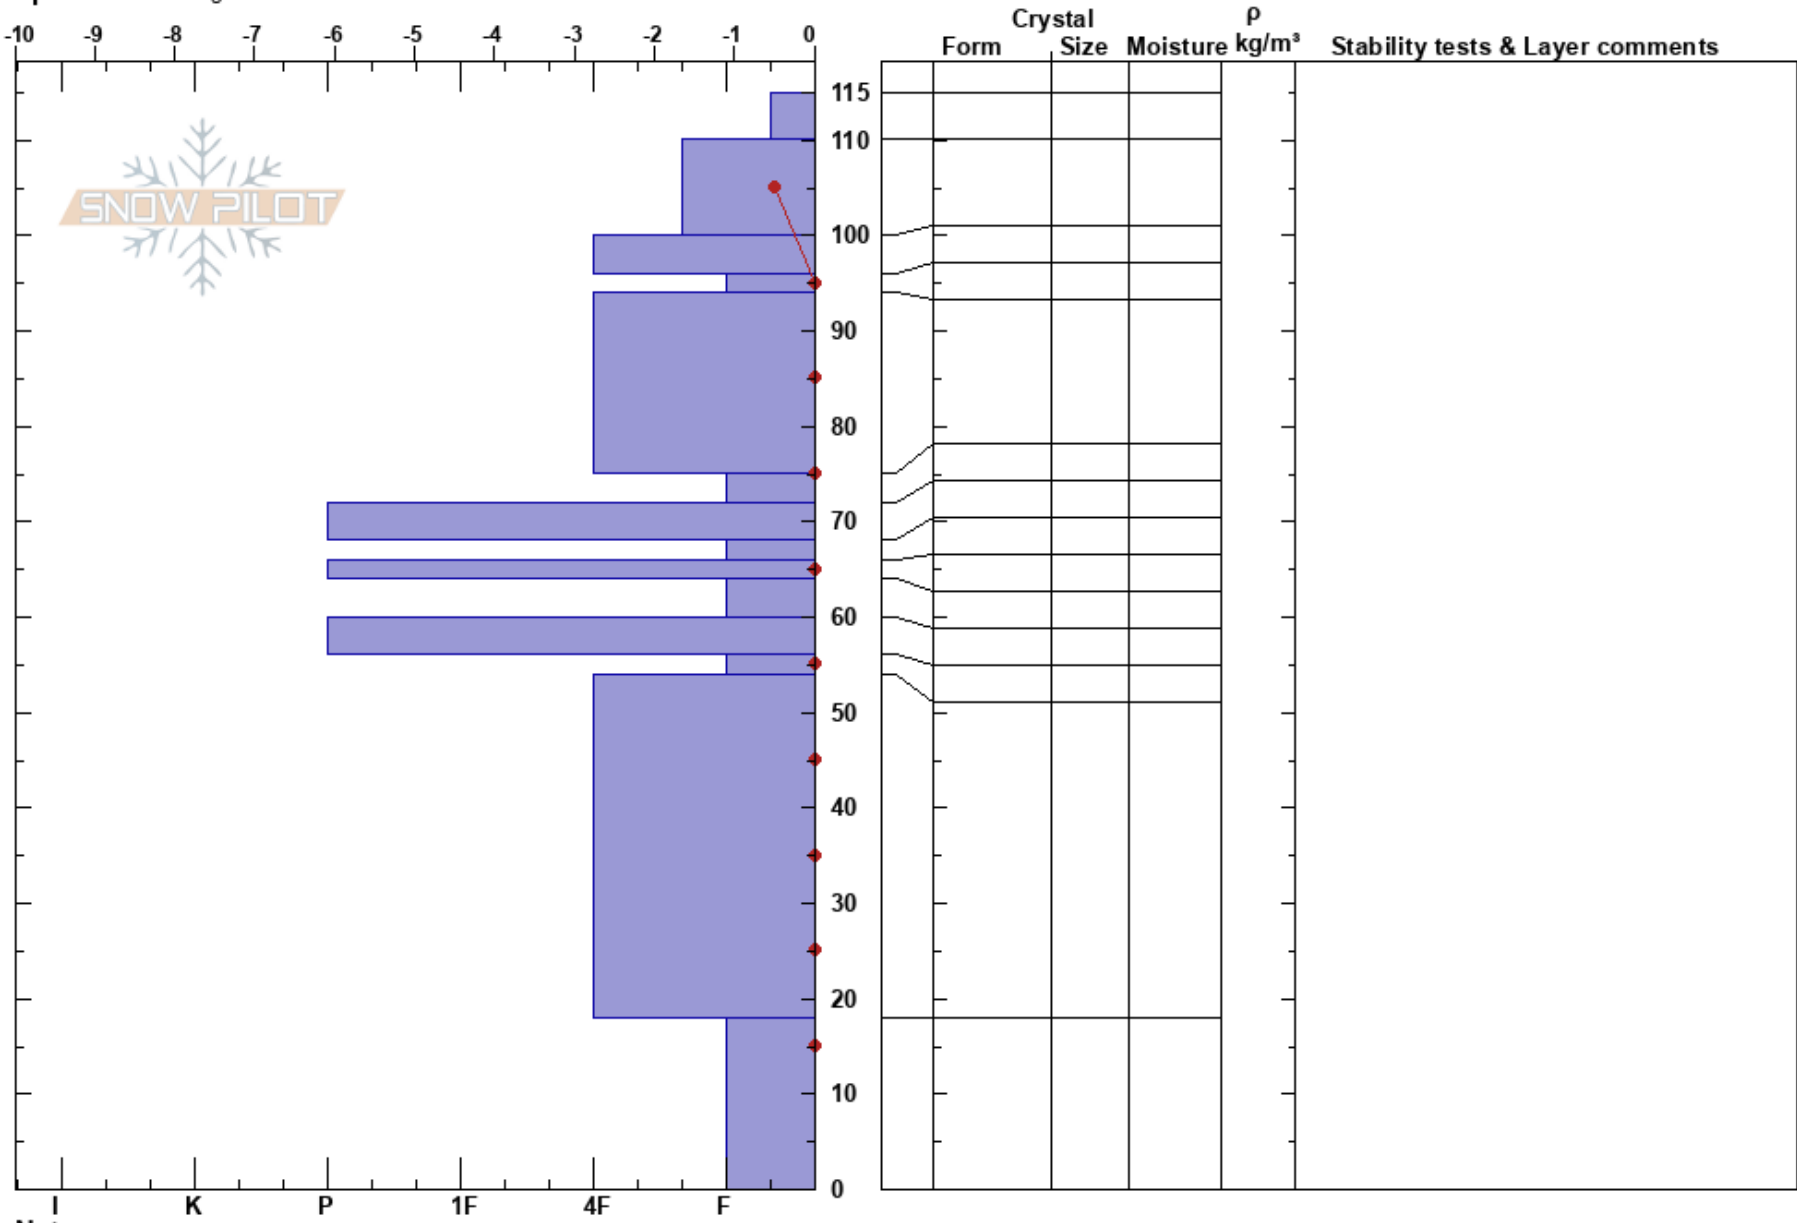

patrolmans  
 Bridger Bowl  
 Bridger Range  
 MT  
 Elevation: 8200 ft  
 Aspect: 90°  
 Specifics: Pit dug in a Ski Area

03/19/2017 - 4:00pm  
 Co-ord:  
 Slope Angle:  
 Wind Loading:

Stability: HS:115  
 Air Temperature: 1°C  
 Sky Cover: OVC  
 Precipitation: RS  
 Wind: Light Breeze  
 Layer Notes: