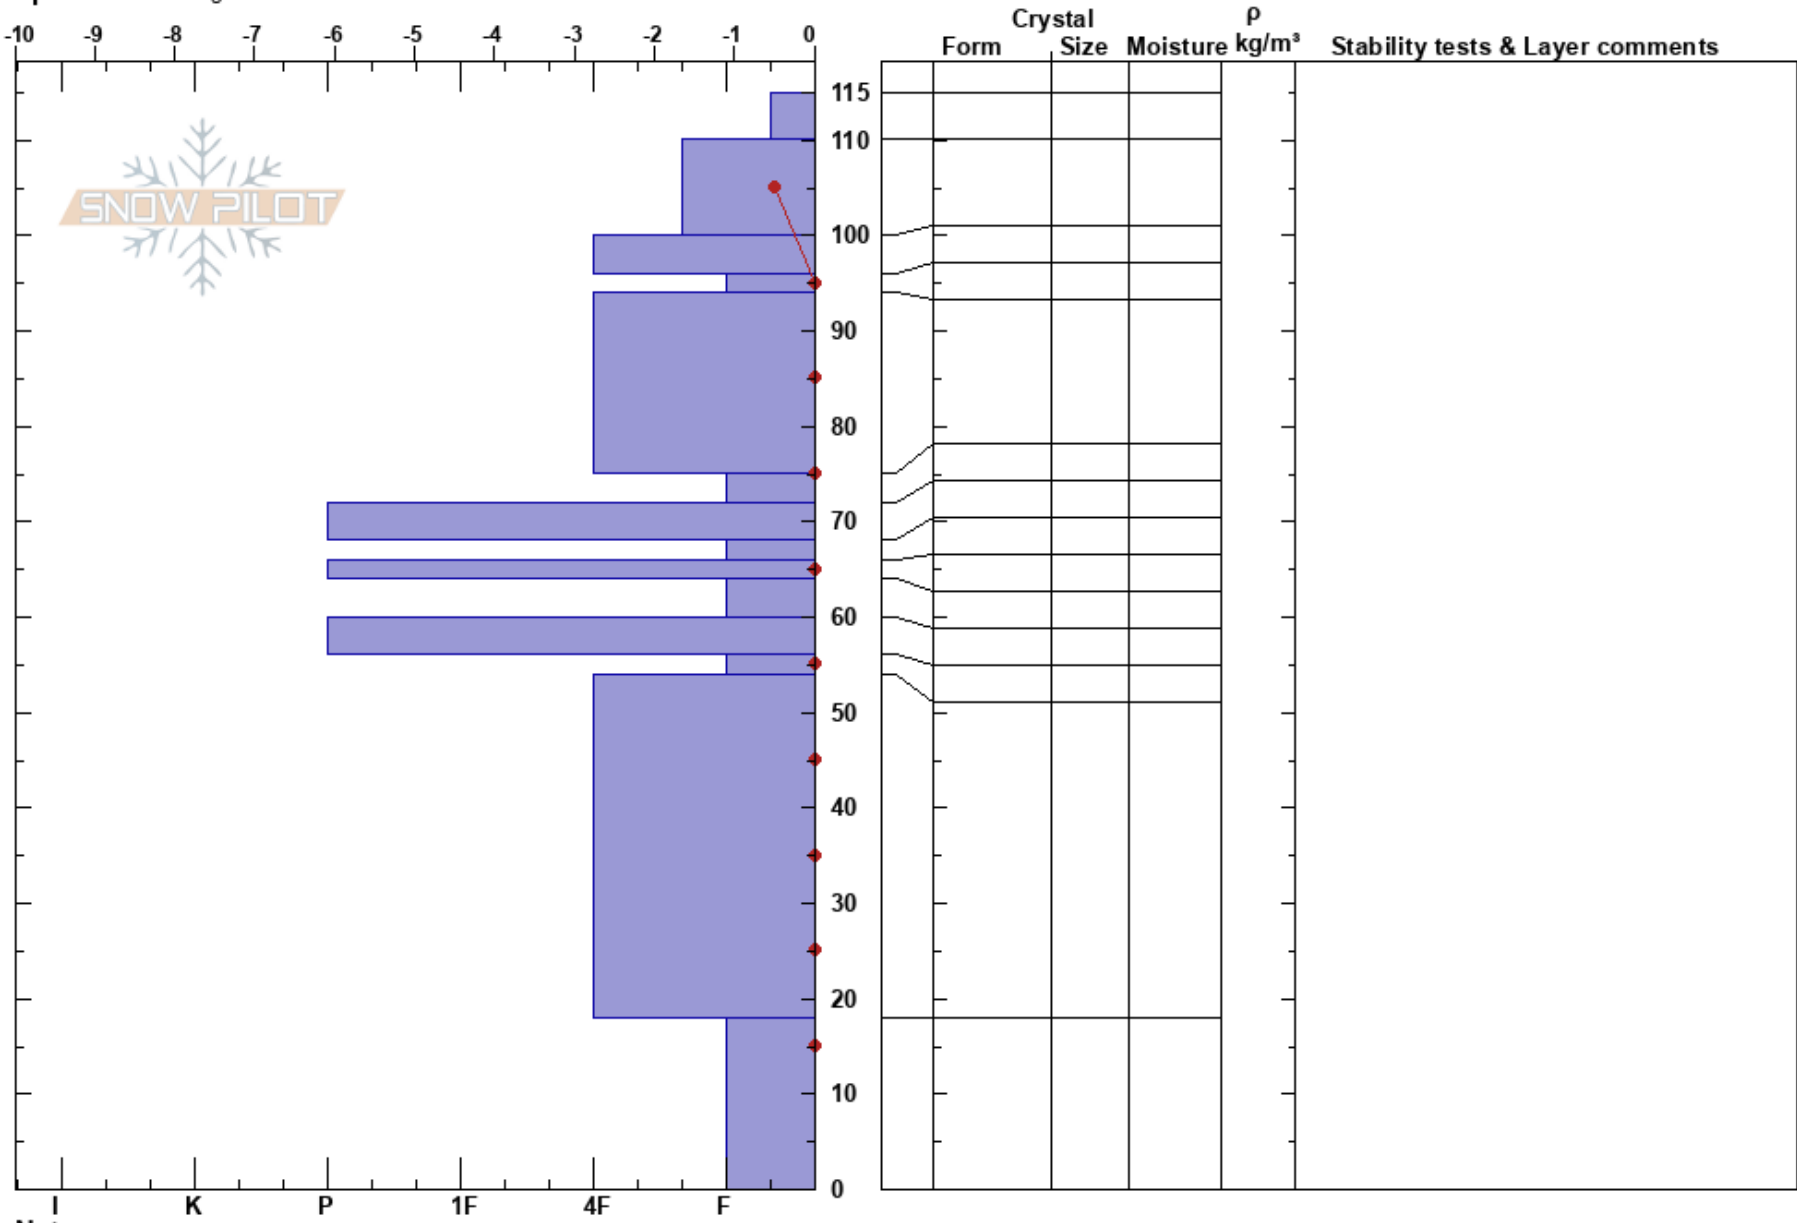

patrolmans
 Bridger Range
 MT
Elevation: 8200 ft
Aspect: 90°
Specifics: Pit dug in a Ski Area

Bridger Bowl
 03/19/2017 - 4:00pm
Co-ord:
Slope Angle:
Wind Loading:

Stability: HS:115
Air Temperature: 1°C
Sky Cover: OVC
Precipitation: RS
Wind: Light Breeze
Layer Notes: