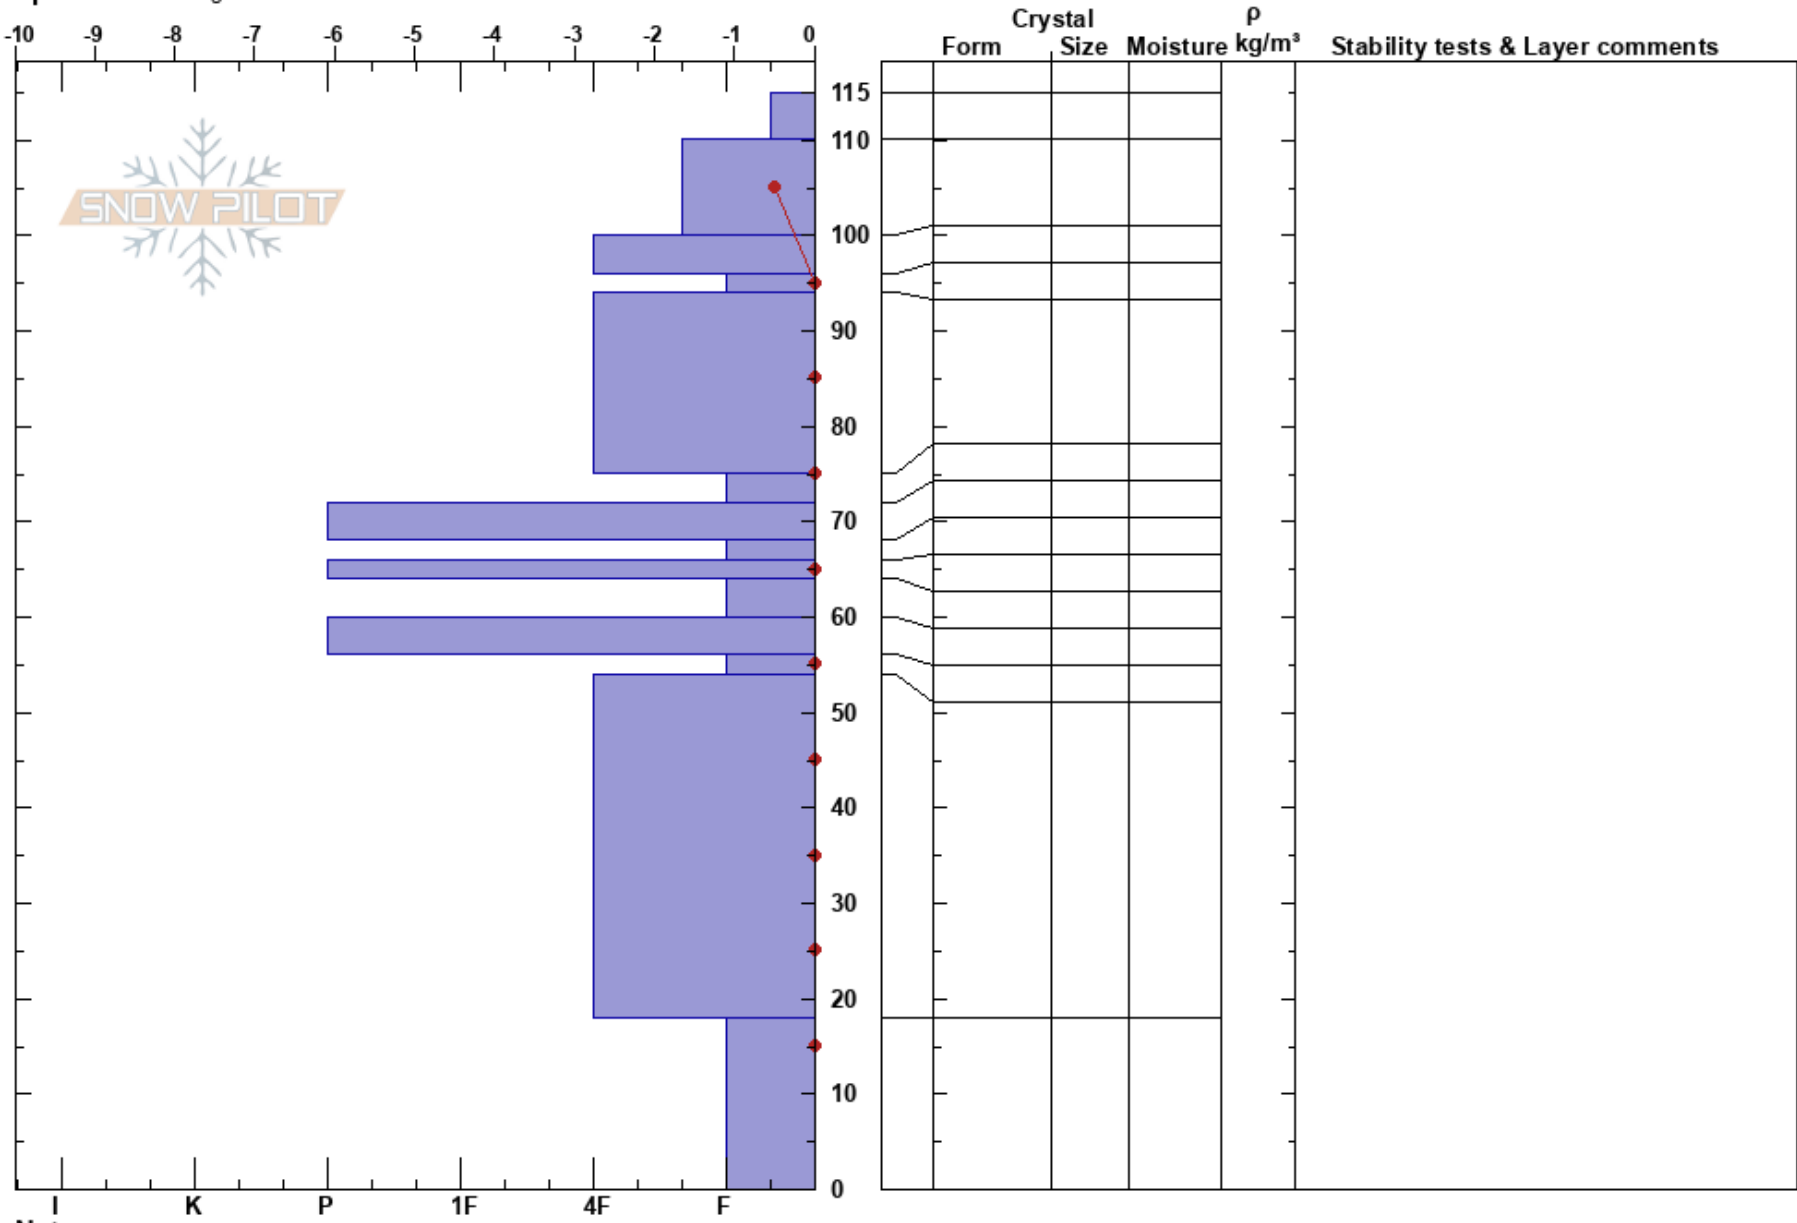

patrolmans
 Bridger Range
 MT
Elevation: 8200 ft
Aspect: 90°
Specifics: Pit dug in a Ski Area

Bridger Bowl
 03/19/2017 - 4:00pm
Co-ord:
Slope Angle:
Wind Loading:

Stability:
Air Temperature: 1°C
Sky Cover: OVC
Precipitation: RS
Wind: Light Breeze

HS: 115

Layer Notes:

Notes: pete maleski