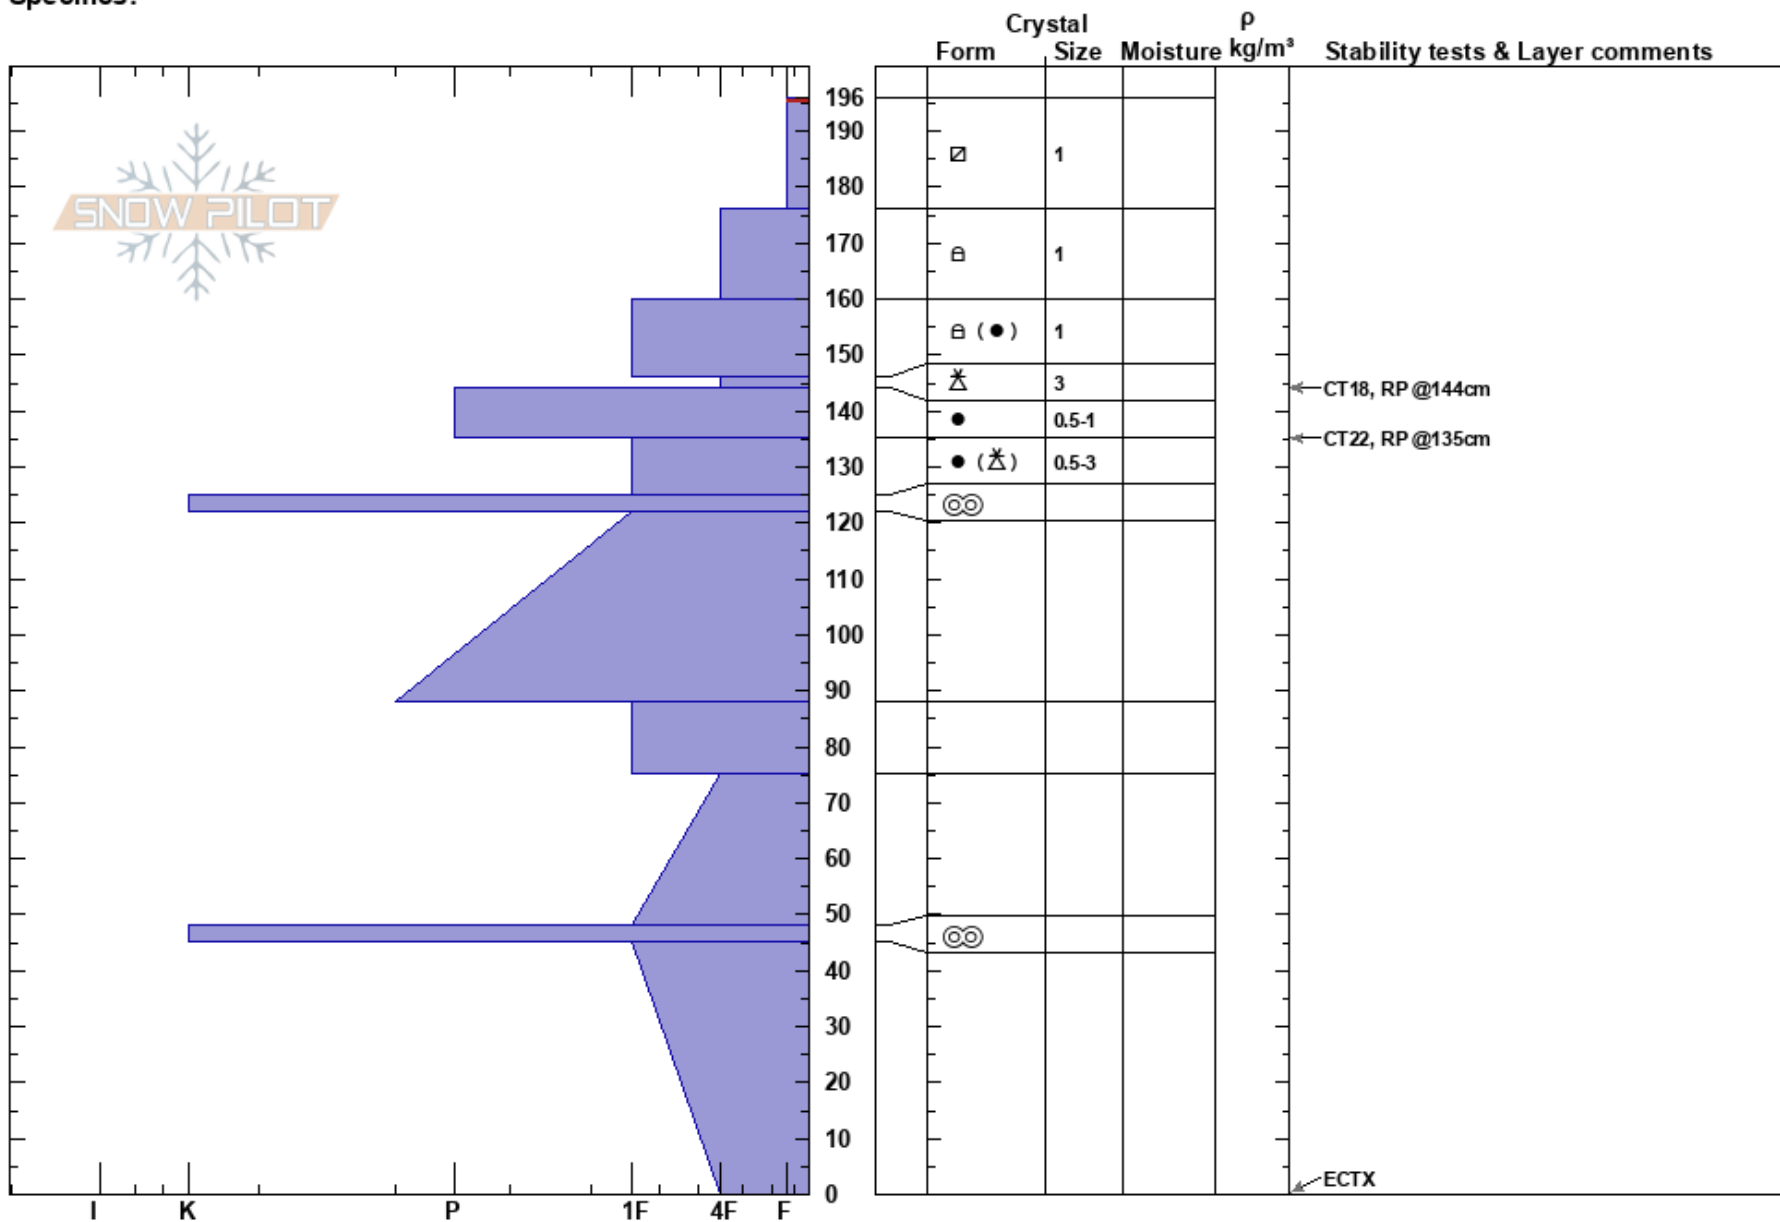

SR158-8.90  
 Northern Wasatch  
 UT  
 Elevation: 7910 ft  
 Aspect: 338°  
 Specifics:

Brian Pollick  
 01/18/2017 - 2:40pm  
 Co-ord: 41.34875N, -111.79372W  
 Slope Angle: 30°  
 Wind Loading:

Stability: **HS: 196**  
 Air Temperature: 196-176cm: Problematic layer  
 Sky Cover: FEW  
 Precipitation: NO  
 Wind: Calm

Notes: 3-10mm surface hoar in the paths with fast moving facet/hoar-alanches on the decent.