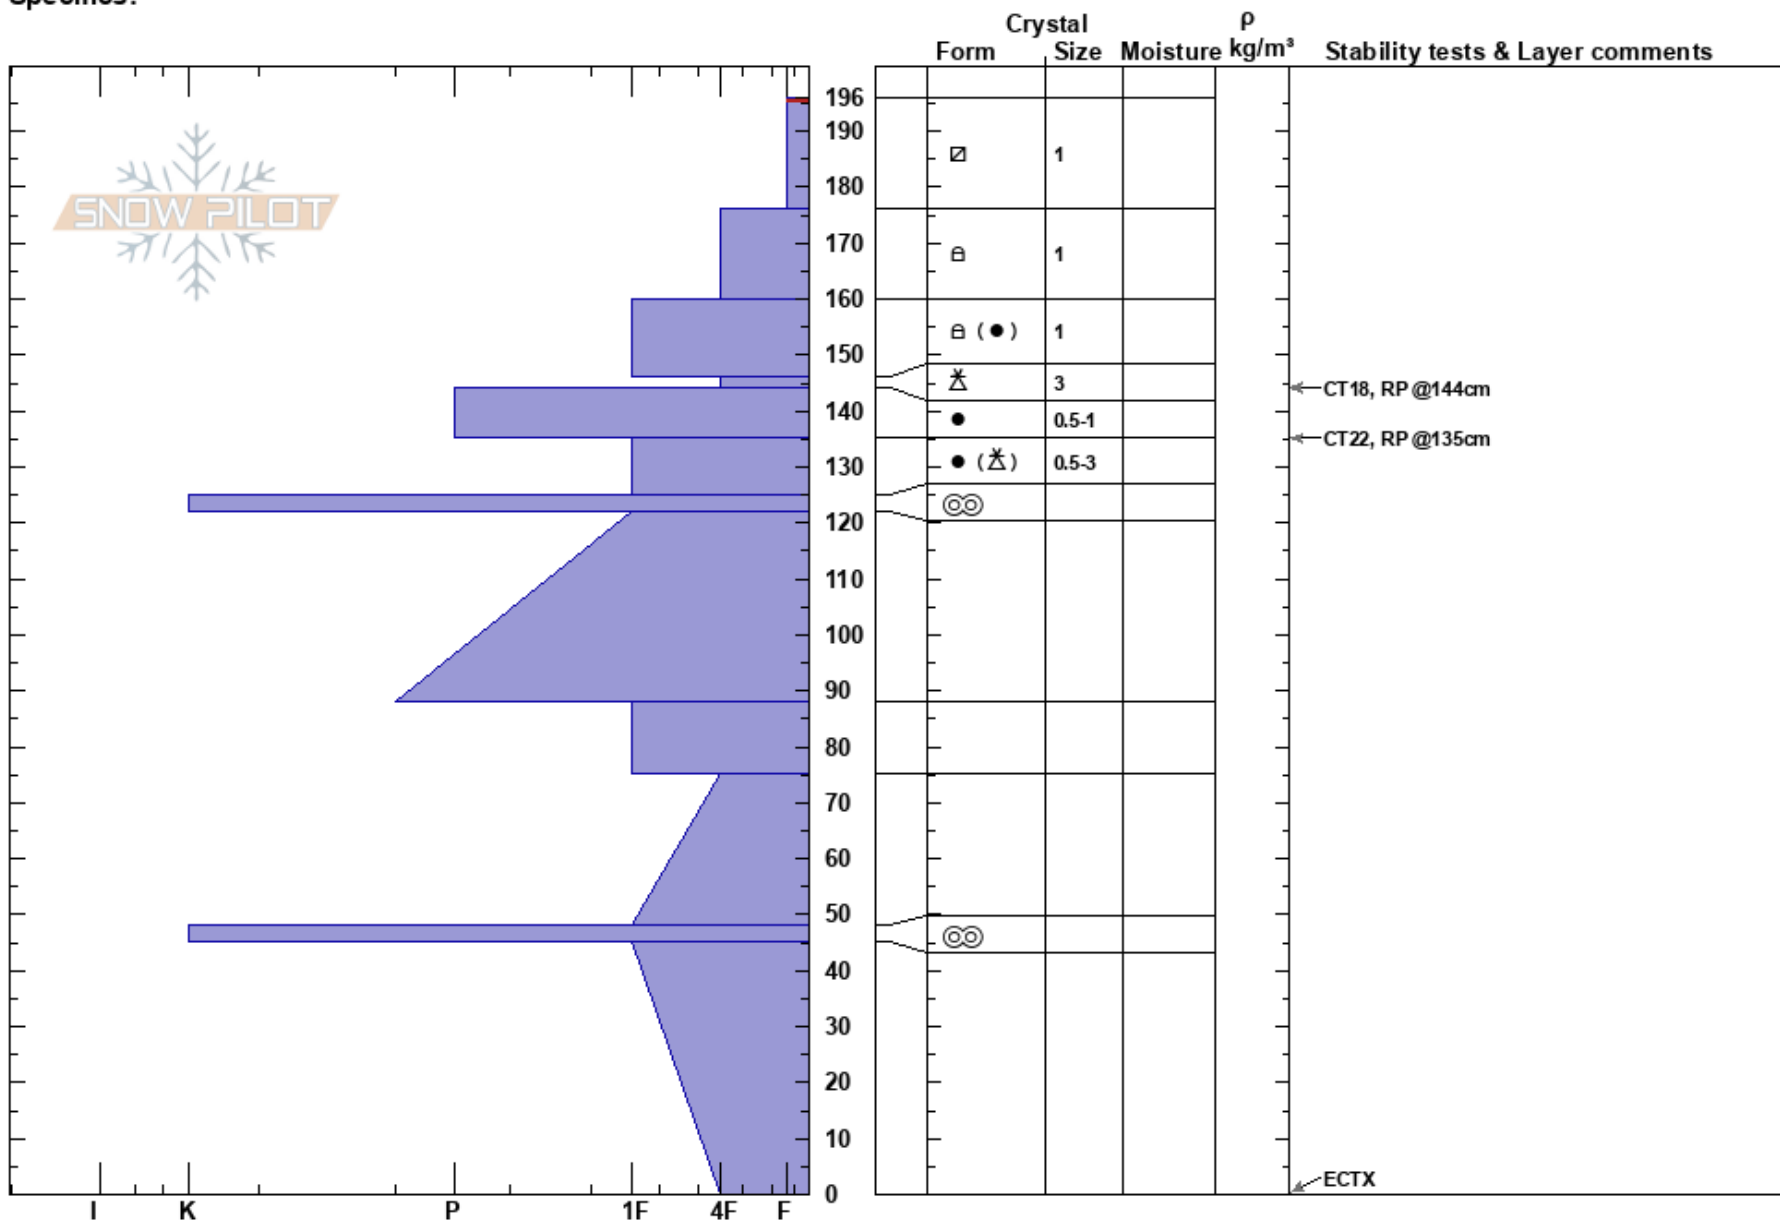

SR158-8.90
 Northern Wasatch
 UT
 Elevation: 7910 ft
 Aspect: 338°
 Specifics:

Brian Pollick
 01/18/2017 - 2:40pm
 Co-ord: 41.34875N, -111.79372W
 Slope Angle: 30°
 Wind Loading:

Stability: **HS: 196**
 Air Temperature: 196-176cm: Problematic layer
 Sky Cover: FEW
 Precipitation: NO
 Wind: Calm

Notes: 3-10mm surface hoar in the paths with fast moving facet/hoar-alanches on the decent.