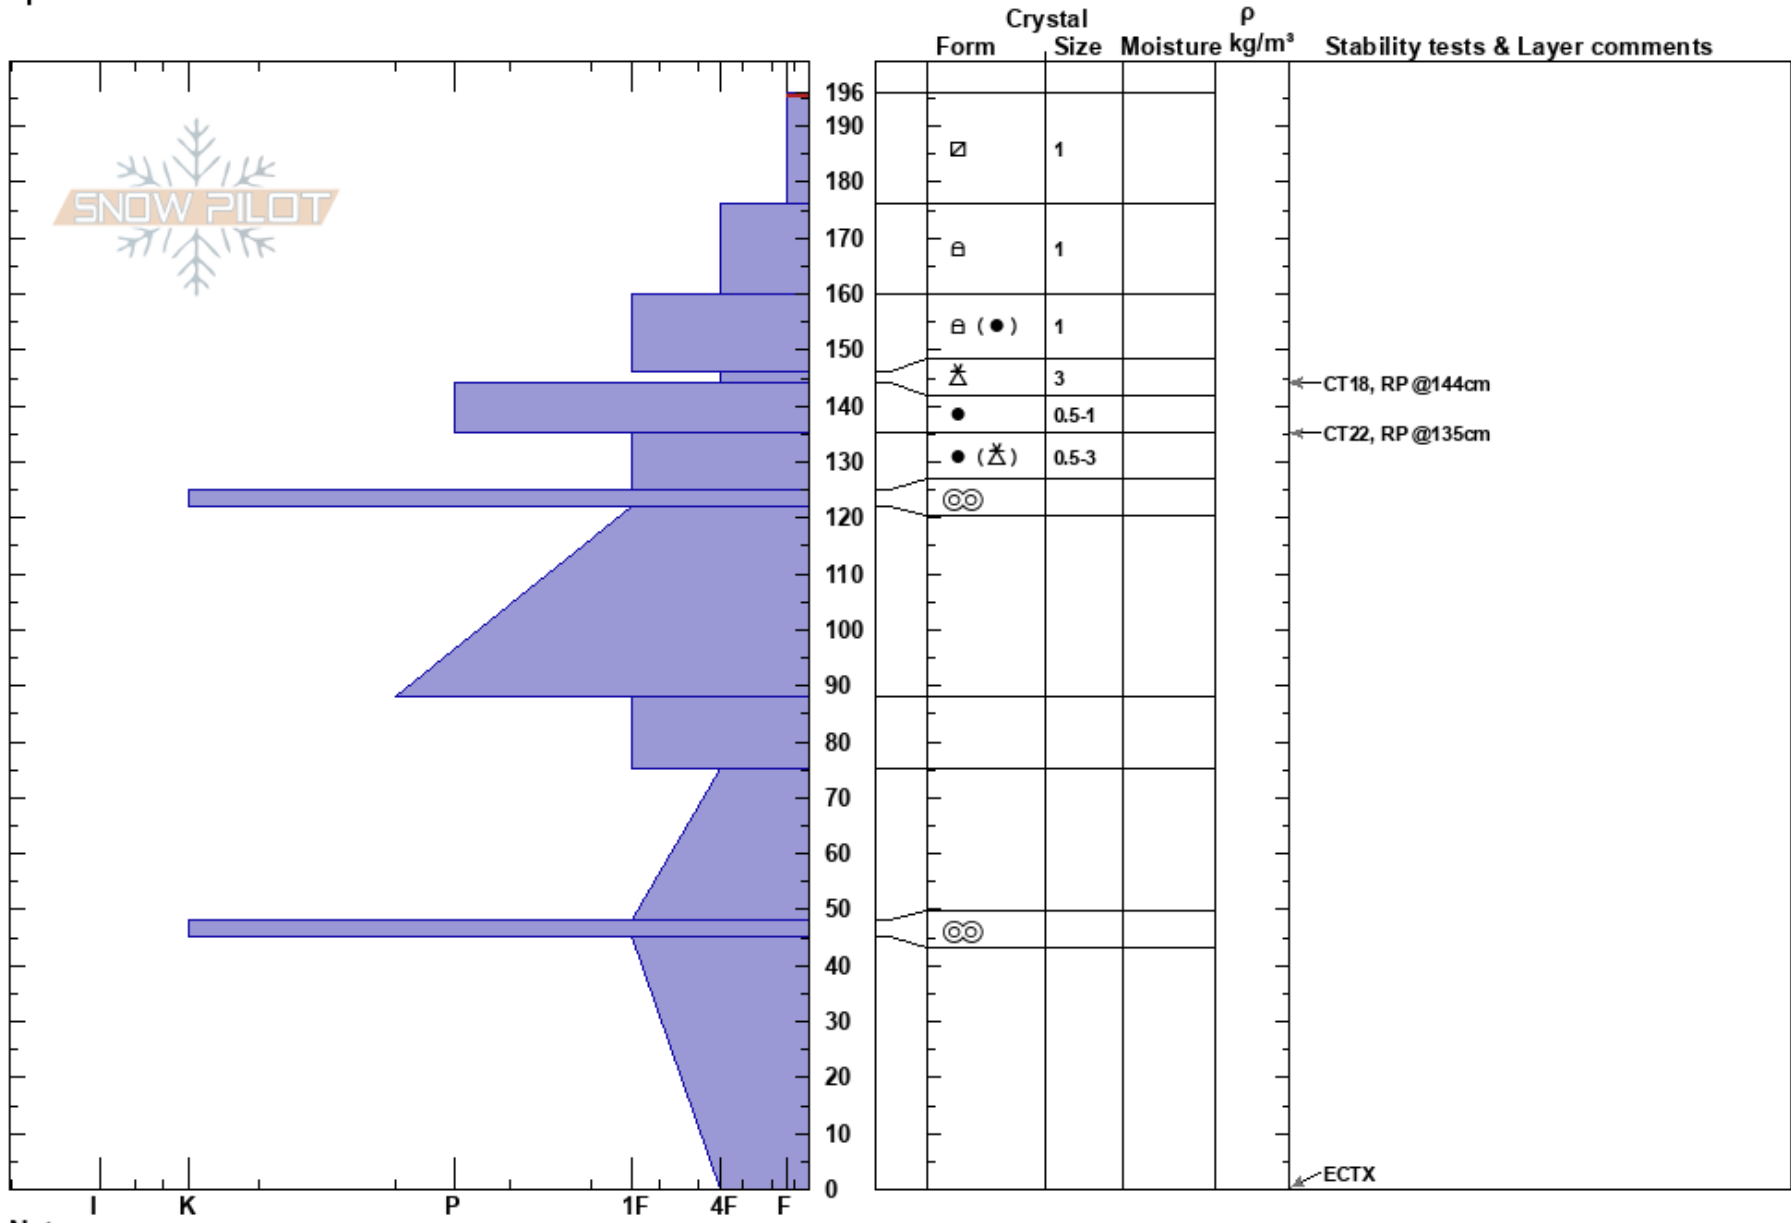

SR158-8.90
 Northern Wasatch
 UT
 Elevation: 7910 ft
 Aspect: 338°
 Specifics:

Brian Pollick
 01/18/2017 - 2:40pm
 Co-ord: 41.34875N, -111.79372W
 Slope Angle: 30°
 Wind Loading:

Stability: **HS: 196**
 Air Temperature: 196-176cm: Problematic layer
 Sky Cover: FEW
 Precipitation: NO
 Wind: Calm

Notes: 3-10mm surface hoar in the paths with fast moving facet/hoar-alanches on the decent.